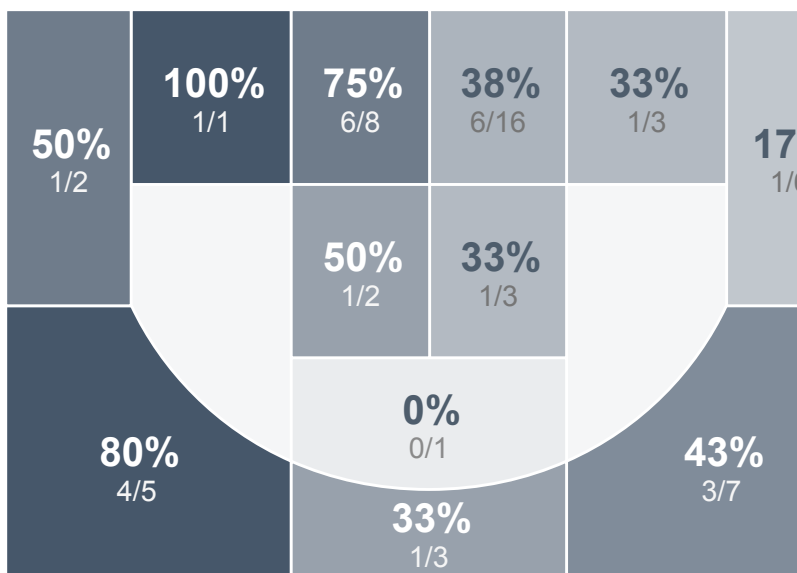

St. Mary's Central High School