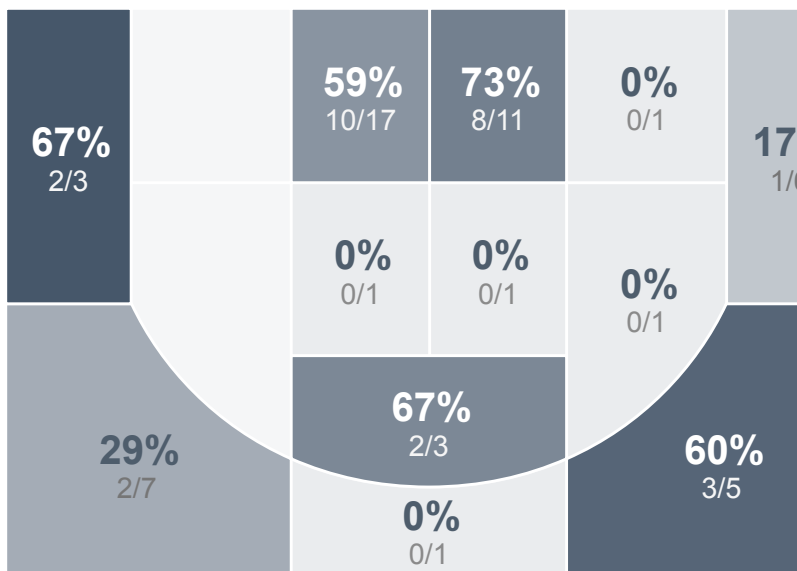

Team Stats

	LHS	SMCHS
FG Made/Attempted	28/57	26/58
Field Goal %	49.1%	44.8%
Effective Field Goal %	56.1%	53.4%
2FG Made/Attempted	20/35	16/34
2FG %	57.1%	47.1%
3FG Made/Attempted	8/22	10/24
3FG %	36.4%	41.7%
FT Made/Attempted	11/11	4/9
Free Throw %	100.0%	44.4%
Points Per Possession	1.12	0.98
Transition Points	4	5
Points Off Turnovers	8	11
Second Chance Points	7	5
Points in the Paint	36	28
Offensive Rebounds	6	5
Defense Rebounds	27	22
Assists	0	16
Deflections	3	6
Steals	6	4
Blocks	3	2
Turnovers	11	10
Personal Fouls	11	15
Charges Taken	1	0

Boys' Varsity Basketball