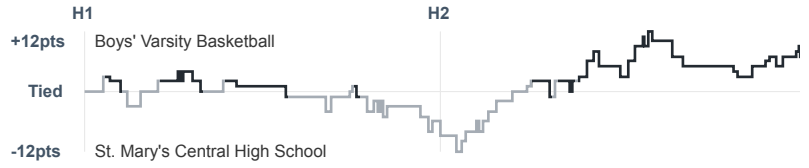

Box Score Report

Boys' Varsity Basketball vs St. Mary's Central High School - Dec 19, 2017 - W 75-66

Period Stats

	1	2	
LHS	27	48	75
SMCHS	36	30	66

Run Graph

Team Stats

	LHS	SMCHS
FG Made/Attempted	28/57	26/58
Field Goal %	49.1%	44.8%
Effective Field Goal %	56.1%	53.4%
2FG Made/Attempted	20/35	16/34
2FG %	57.1%	47.1%
3FG Made/Attempted	8/22	10/24
3FG %	36.4%	41.7%
FT Made/Attempted	11/11	4/9
Free Throw %	100.0%	44.4%
Points Per Possession	1.12	0.98
Transition Points	4	5
Points Off Turnovers	8	11
Second Chance Points	7	5
Points in the Paint	36	28
Offensive Rebounds	6	5
Defense Rebounds	27	22
Assists	0	16
Deflections	3	6
Steals	6	4
Blocks	3	2
Turnovers	11	10
Personal Fouls	11	15
Charges Taken	1	0