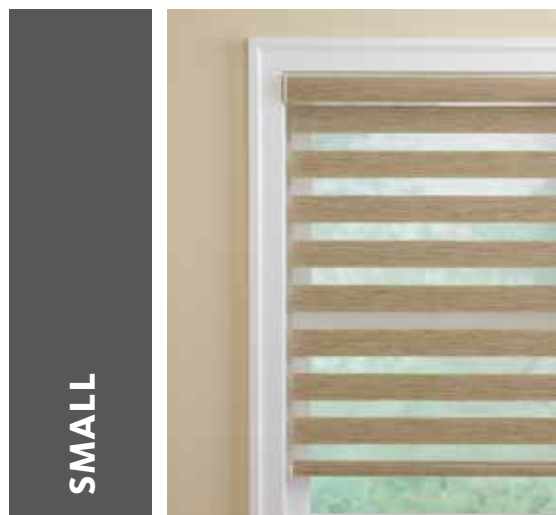

ALTA

WINDOW FASHIONS

DUAL

SHADES

DUAL SHADES *by Alta*

Dual Shades with Continuous Cord Loop
STRANDE | Canyon DS16-3102

design simplified

The alternating opaque and sheer linear bands in our Dual Shades are both modern and masterful in their ability to guide your light. Aligned, the solid bands protect your privacy. Shifted, the sheer widths allow natural light and diffused views. Innovative yet seductive? We think so.

Bands open and shade lowered. Preserves your view while providing UV protection.

Bands closed and shade lowered. For total light control and secure privacy day or night.

Bands closed and shade partially raised. Offers precise light control.

Bands open and shade partially raised. Dual Shades give you function at any level.

Completely raised, shade disappears into the headrail for clear, unfiltered views.

BAND SIZES

Perfect fit for smaller windows.