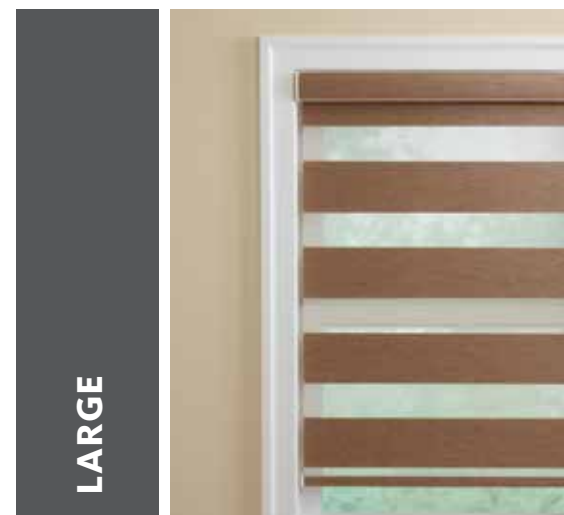

Ideal for larger windows for the greatest visual impact.