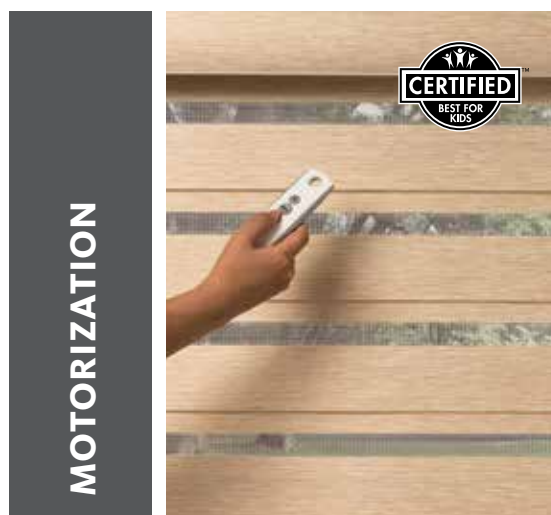

Great for most standard windows.

Ideal for larger windows for the greatest visual impact.

CONTROL AND DESIGN OPTIONS

Engineered for precise performance. Cord loop is a constant length. Cord tensioner secures dangling cords.

Battery-powered motorized system operates the shades with a touch of a button.

Color-coordinated fabric covers the headrail, providing a seamless look from top to bottom. Smaller banded fabrics will feature both the band and sheer in the headrail.