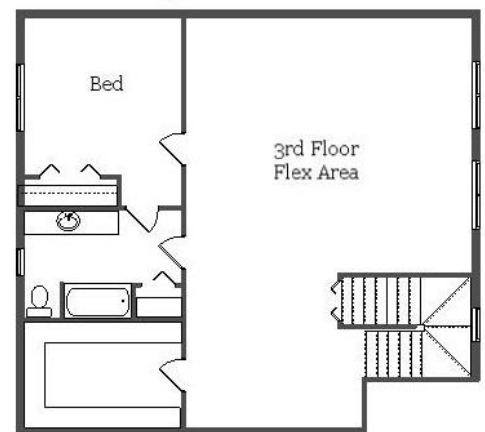

Your Land Your Style Your Home Your Way
 Design + Build = Your Best Value

In Town 5029 D 3F
 3750 Sq.Ft.

Copyright © 2019 Kraus Design Build
 All Rights Reserved.

Customizable Plan
 to Meet Your Needs

Copyright © 2019 Kraus Design Build
 All Rights Reserved

The **Kraus** Company
 DESIGN BUILD

248-972-5549

Setting the New Standard