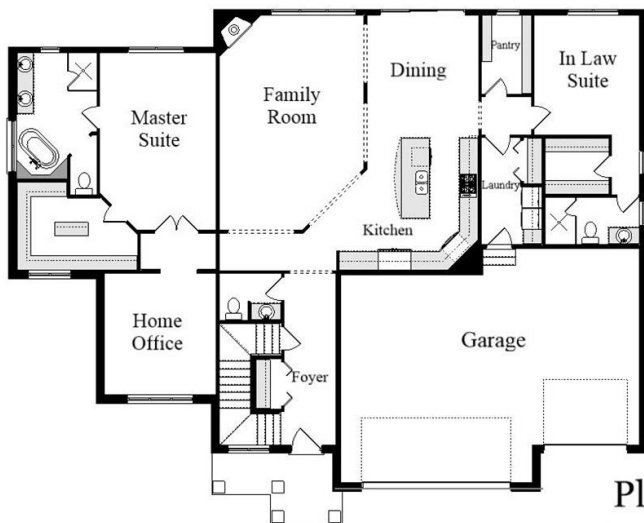

Your Land Your Style Your Home Your Way

Design + Build = Your Best Value

Whether we modify this plan or assist you in creating a Custom Home Plan all your own, our Design + Build process lets you take your Home Design to the Level You Choose.

The **Kraus** Company
DESIGN BUILD

248-972-5549

www.krausbuild.com

The **Kraus** Company
Plans

Plan 2414
3500 Sq.Ft.

Copyright © 2021 Kraus Design Build
All Rights Reserved

Setting the New Standard