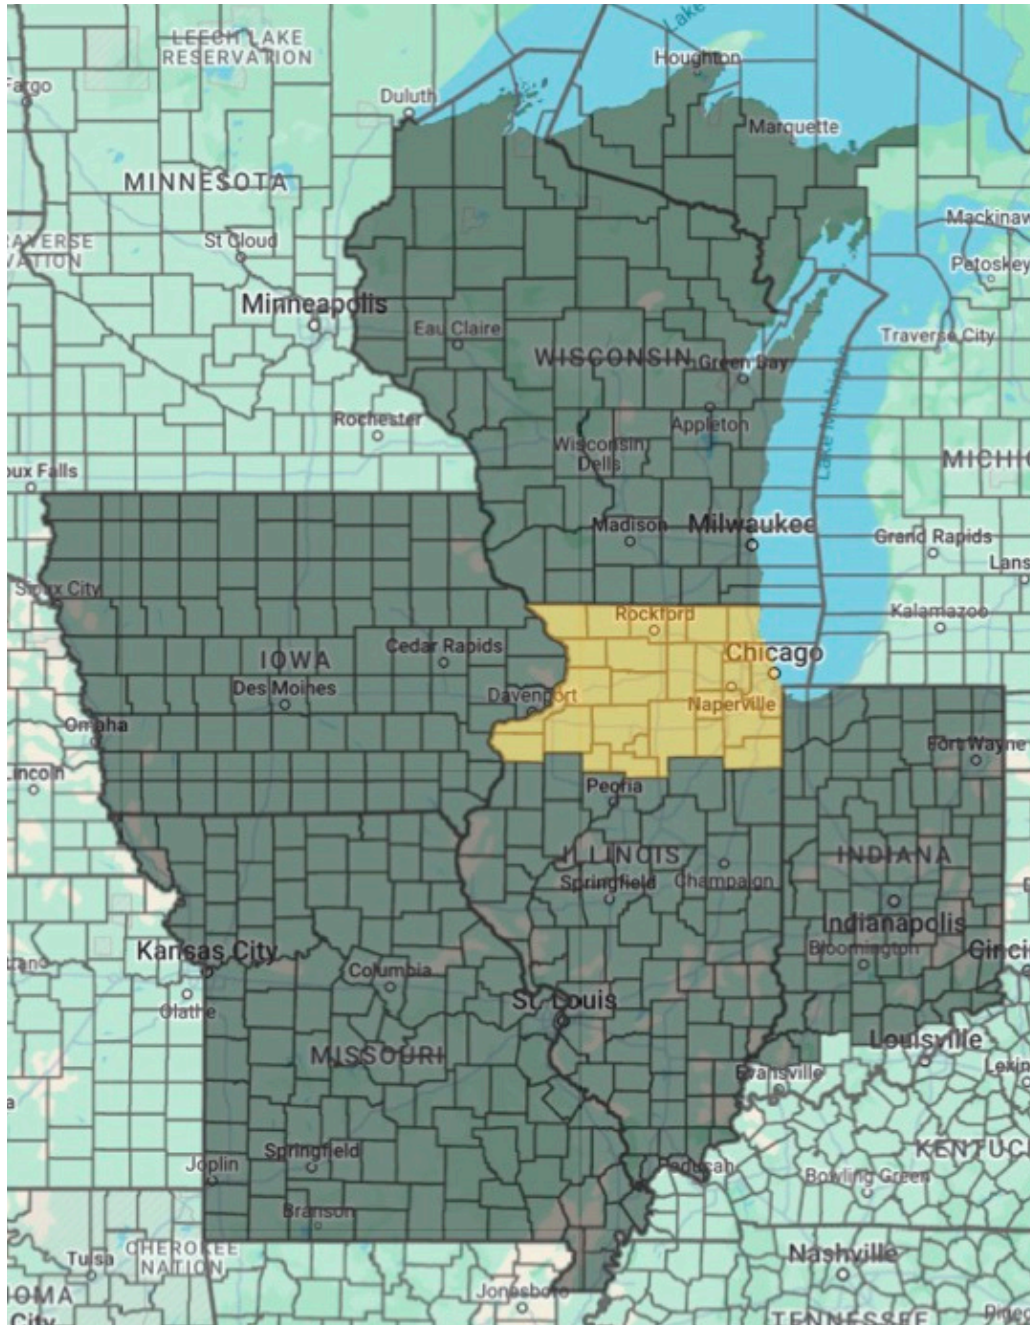

PHP Systems/Design Coverage Map

We represent PHP innovative and sustainable rooftop solutions in the territory highlighted in orange.