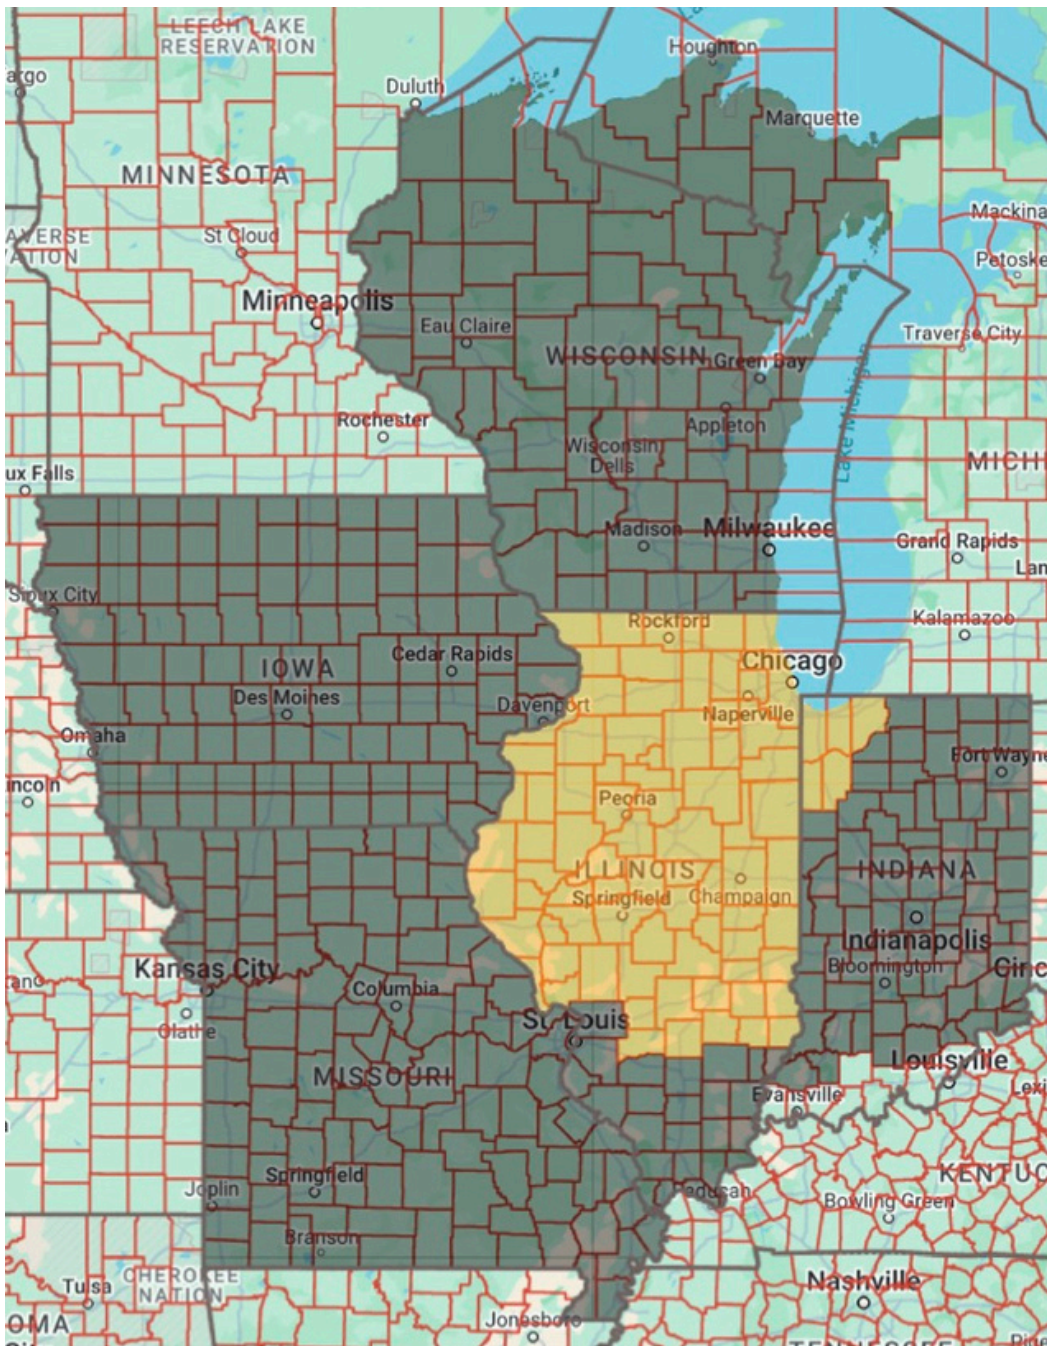

Hunter Xci Coverage Map

We represent Hunter Xci Wall Polyiso Insulation in the territory highlighted in orange.