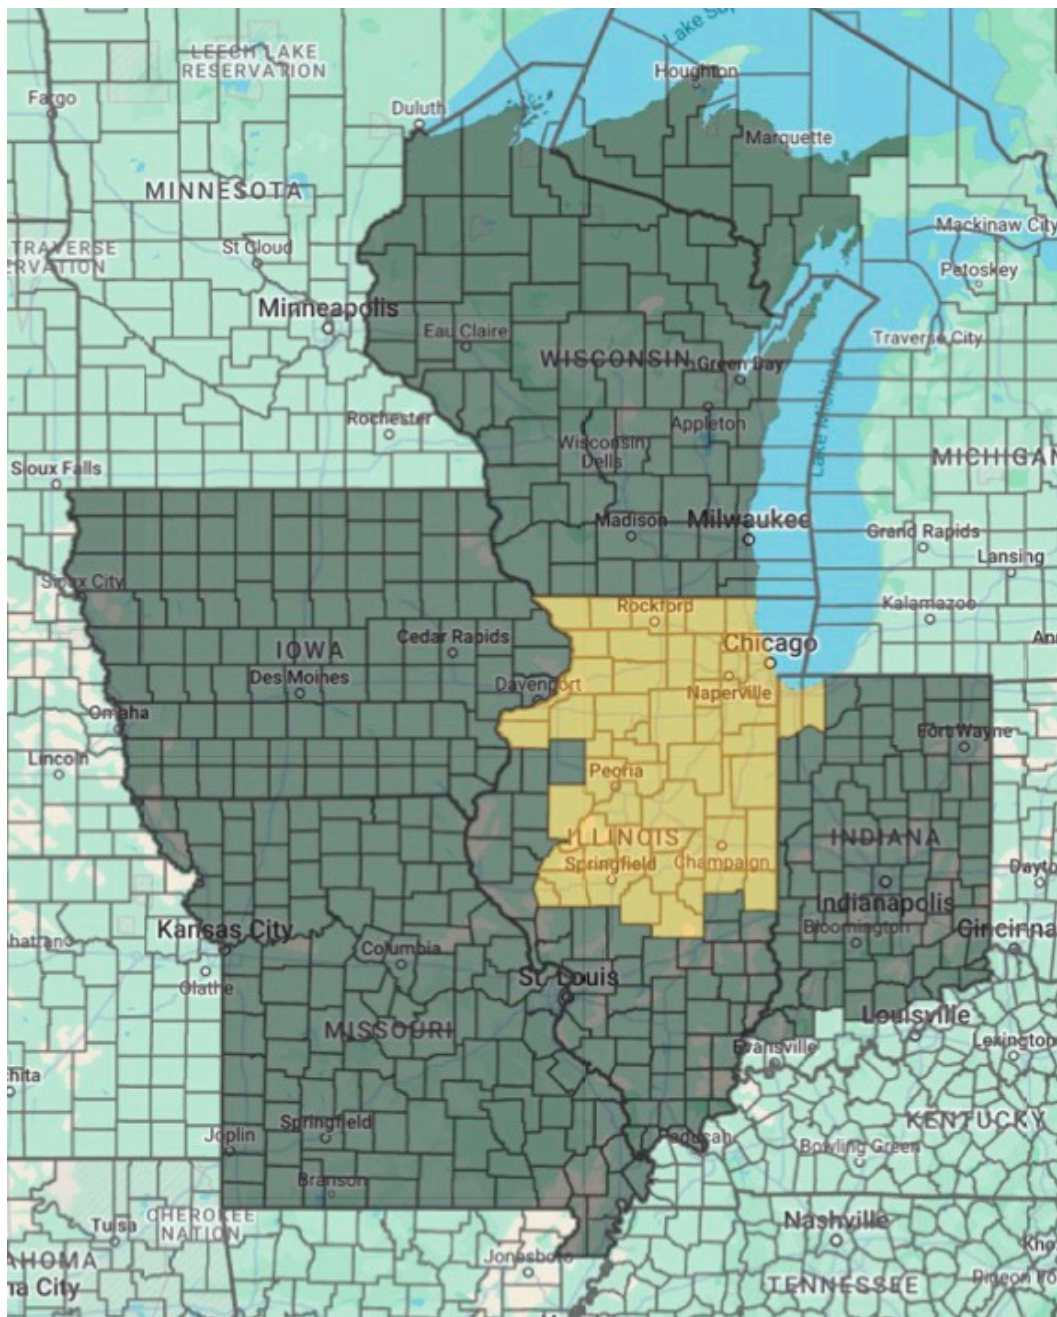

## Coverage Map

We represent tested, code compliant and sustainable building envelope products and assemblies throughout the Midwest territory highlighted in orange.

## Airolite Coverage Map

We represent Airolite Louvers, Sun Controls, Equipment Screens, Grilles & Canopies in the territory highlighted in orange.

## York Flashings Coverage Map

We represent York Flashings  
in the territory highlighted in orange.