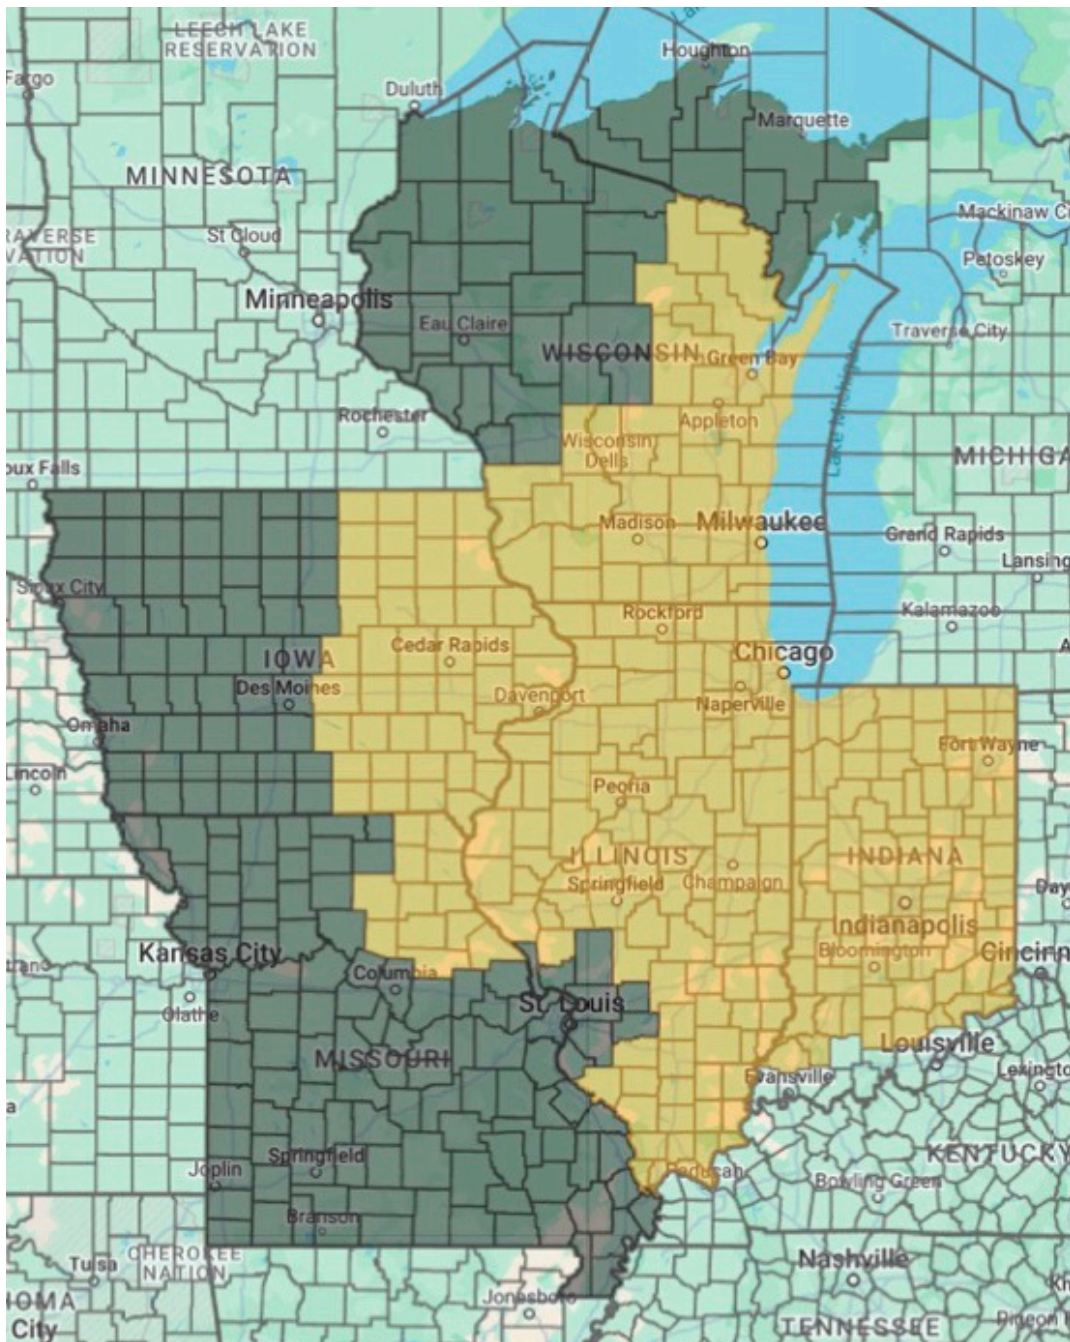

## Coverage Map

We represent tested, code compliant and sustainable building envelope products and assemblies throughout the Midwest territory highlighted in orange.

## Airolite Coverage Map

We represent Airolite Louvers, Sun Controls, Equipment Screens, Grilles & Canopies in the territory highlighted in orange.

## Armatherm Coverage Map

We represent Armatherm Thermal Bridging Solutions  
in the territory highlighted in orange.

## Berridge Coverage Map

We represent Berridge Metal Roofing & Wall Panels in the territory highlighted in orange.