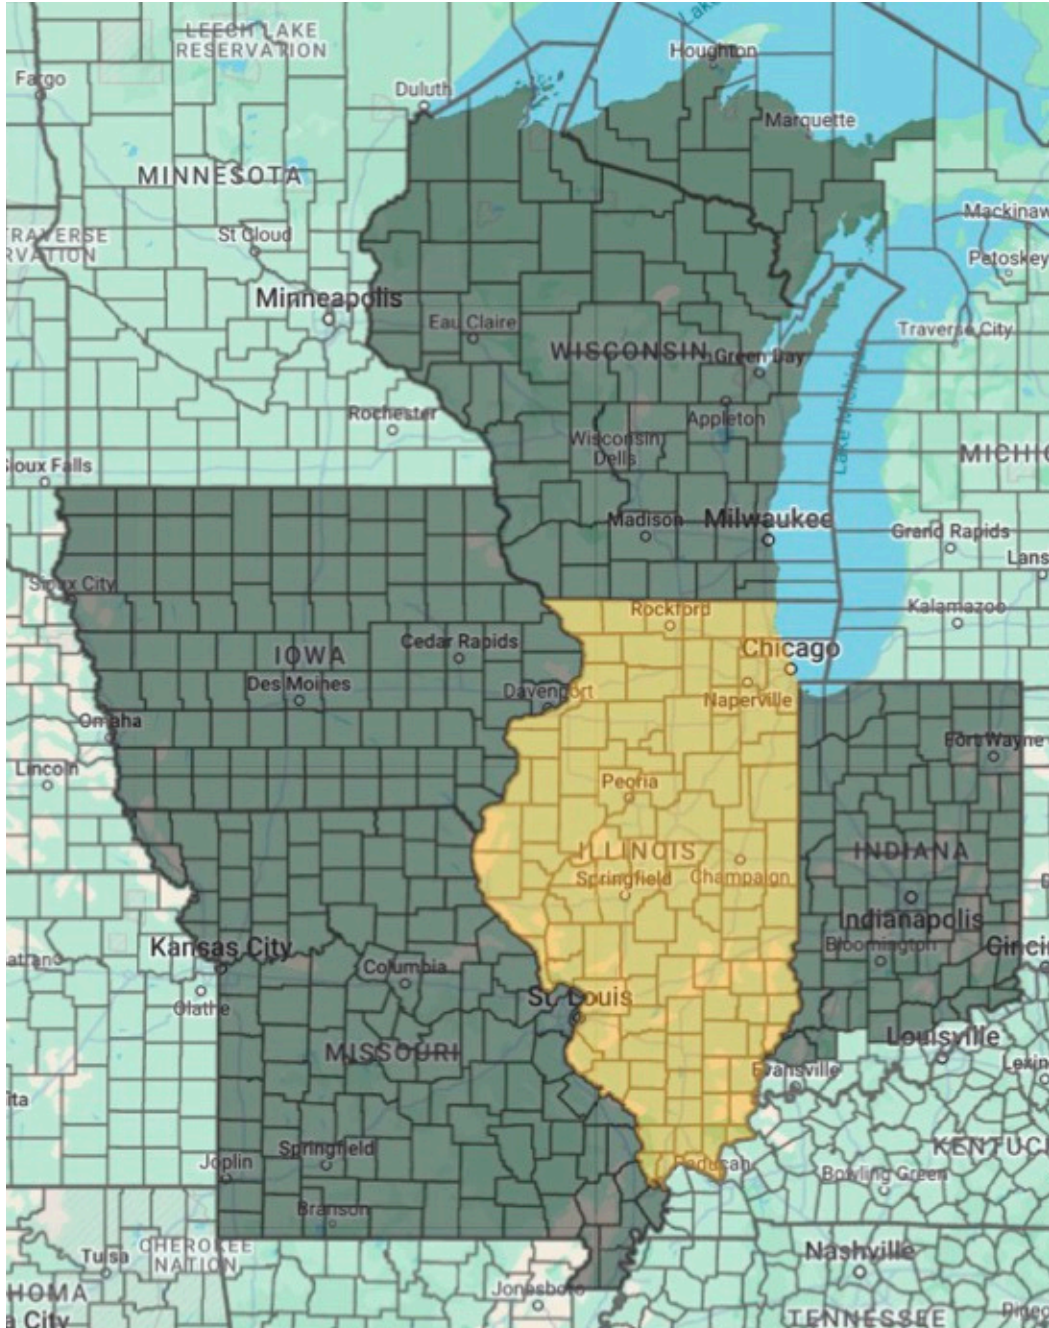

Elemex Coverage Map

We represent Elemex Architectural Facade Systems in the territory highlighted in orange.