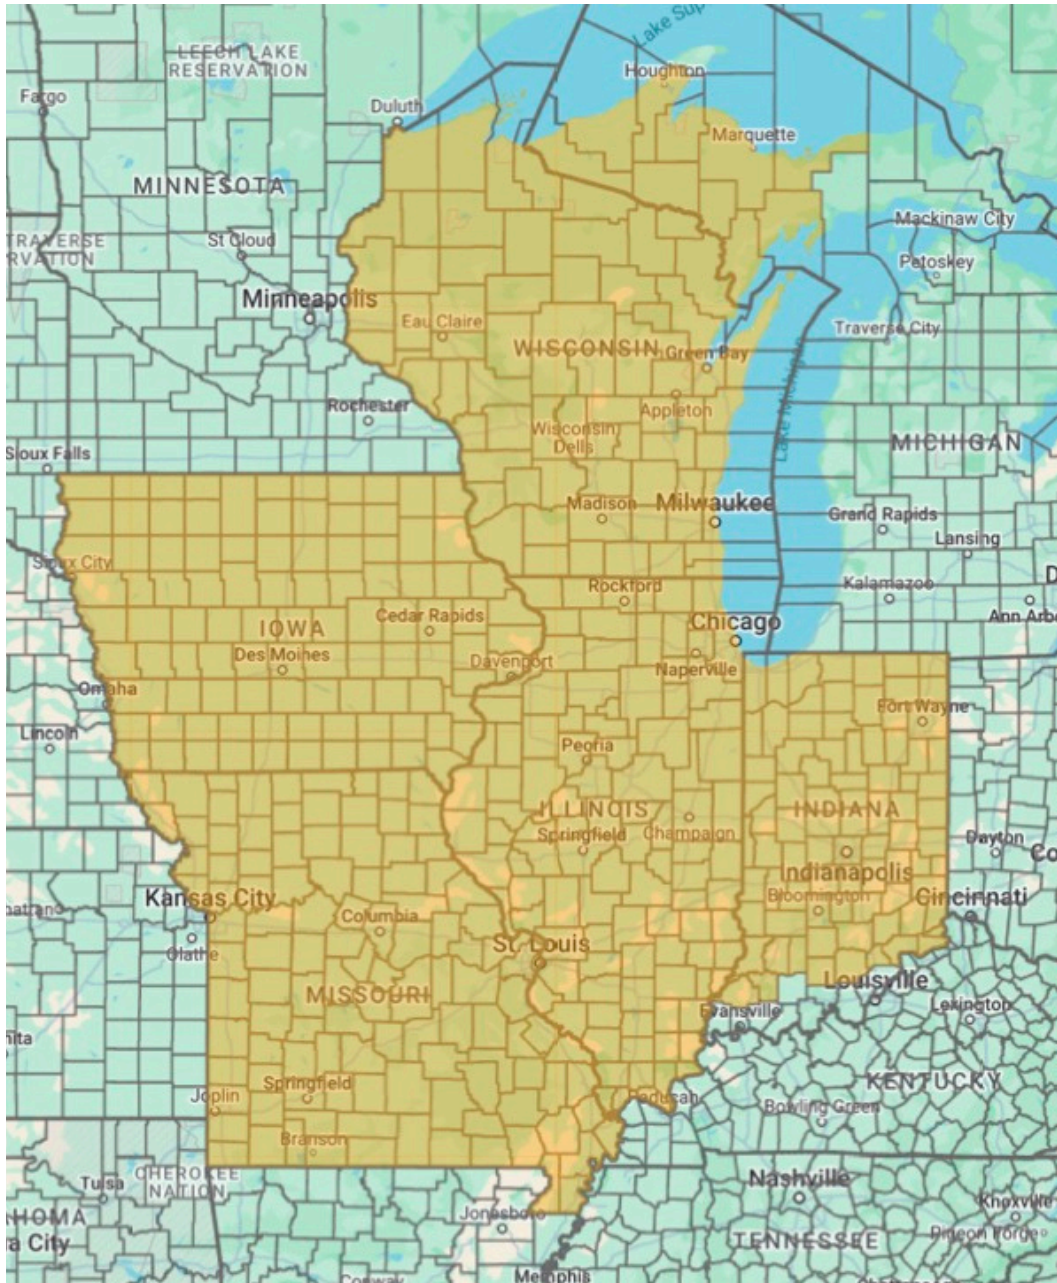

## Coverage Map

We represent tested, code compliant and sustainable building envelope products and assemblies throughout the Midwest territory highlighted in orange.

## Airolite Coverage Map

We represent Airolite Louvers, Sun Controls, Equipment Screens, Grilles & Canopies in the territory highlighted in orange.

## York Flashings Coverage Map

We represent York Flashings  
in the territory highlighted in orange.