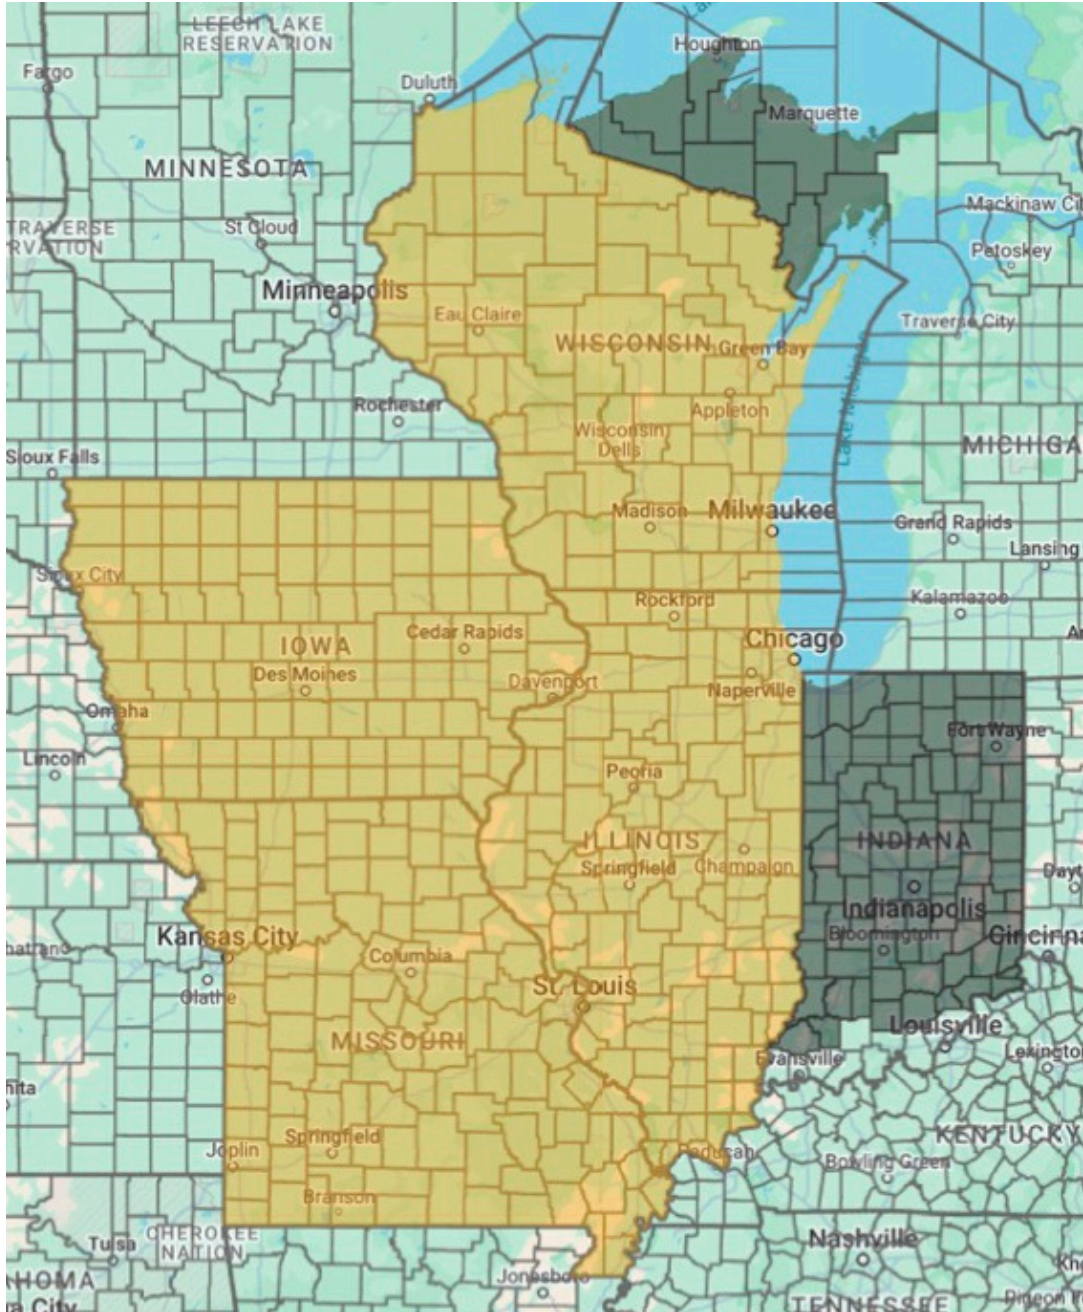

## Coverage Map

We represent tested, code compliant and sustainable building envelope products and assemblies throughout the Midwest territory highlighted in orange.

## Airolite Coverage Map

We represent Airolite Louvers, Sun Controls, Equipment Screens, Grilles & Canopies in the territory highlighted in orange.

## Armatherm Coverage Map

We represent Armatherm Thermal Bridging Solutions  
in the territory highlighted in orange.