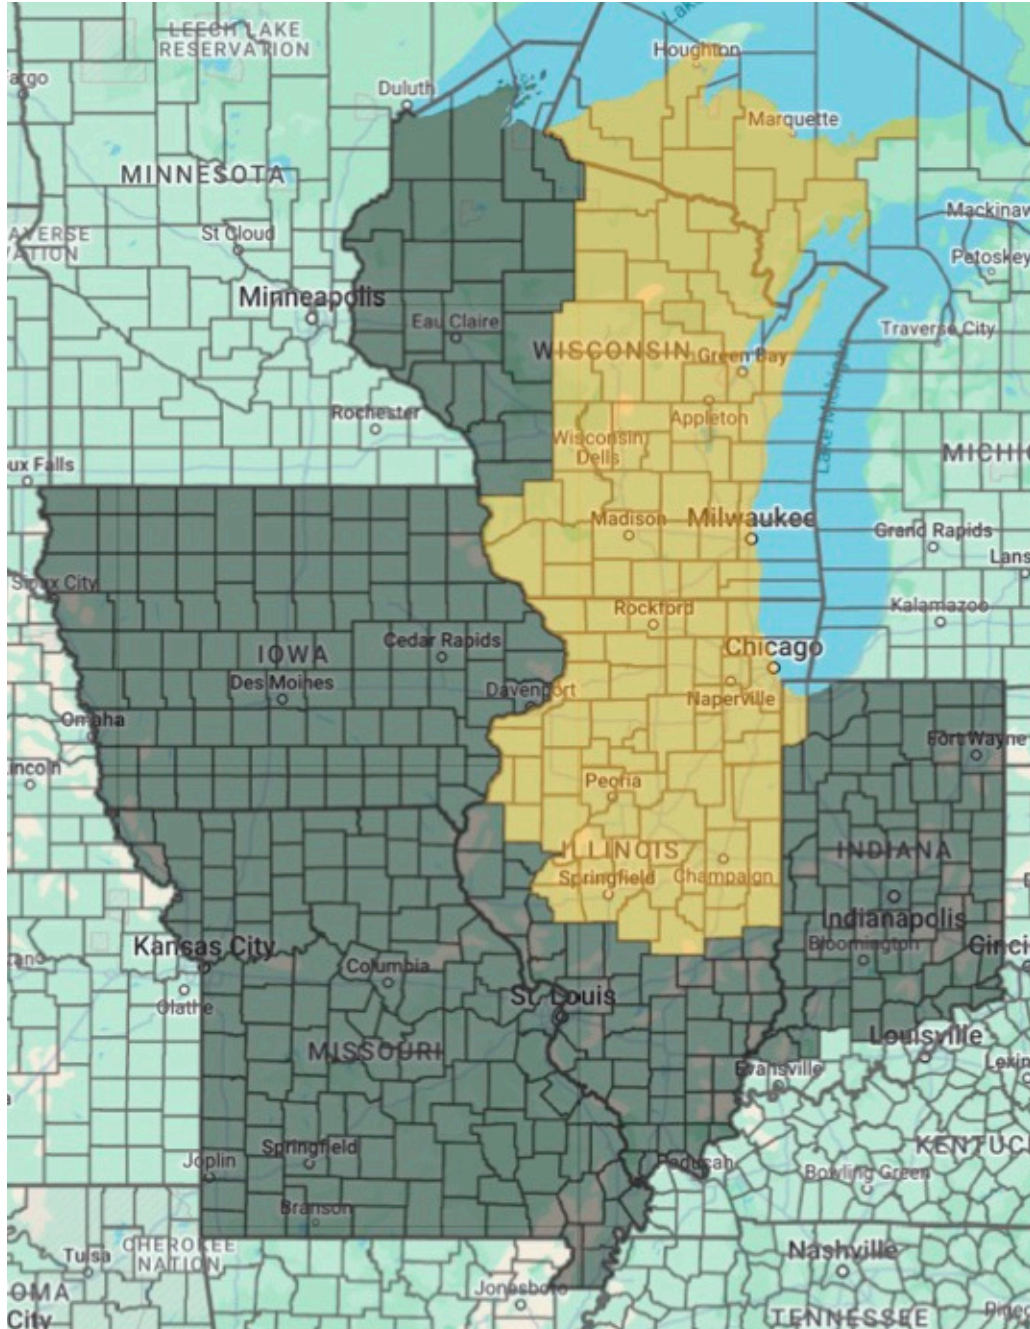

PROSOCO R-Guard Coverage Map

We represent PROSOCO R-Guard Liquid Air Barriers & Flashings in the territory highlighted in orange.