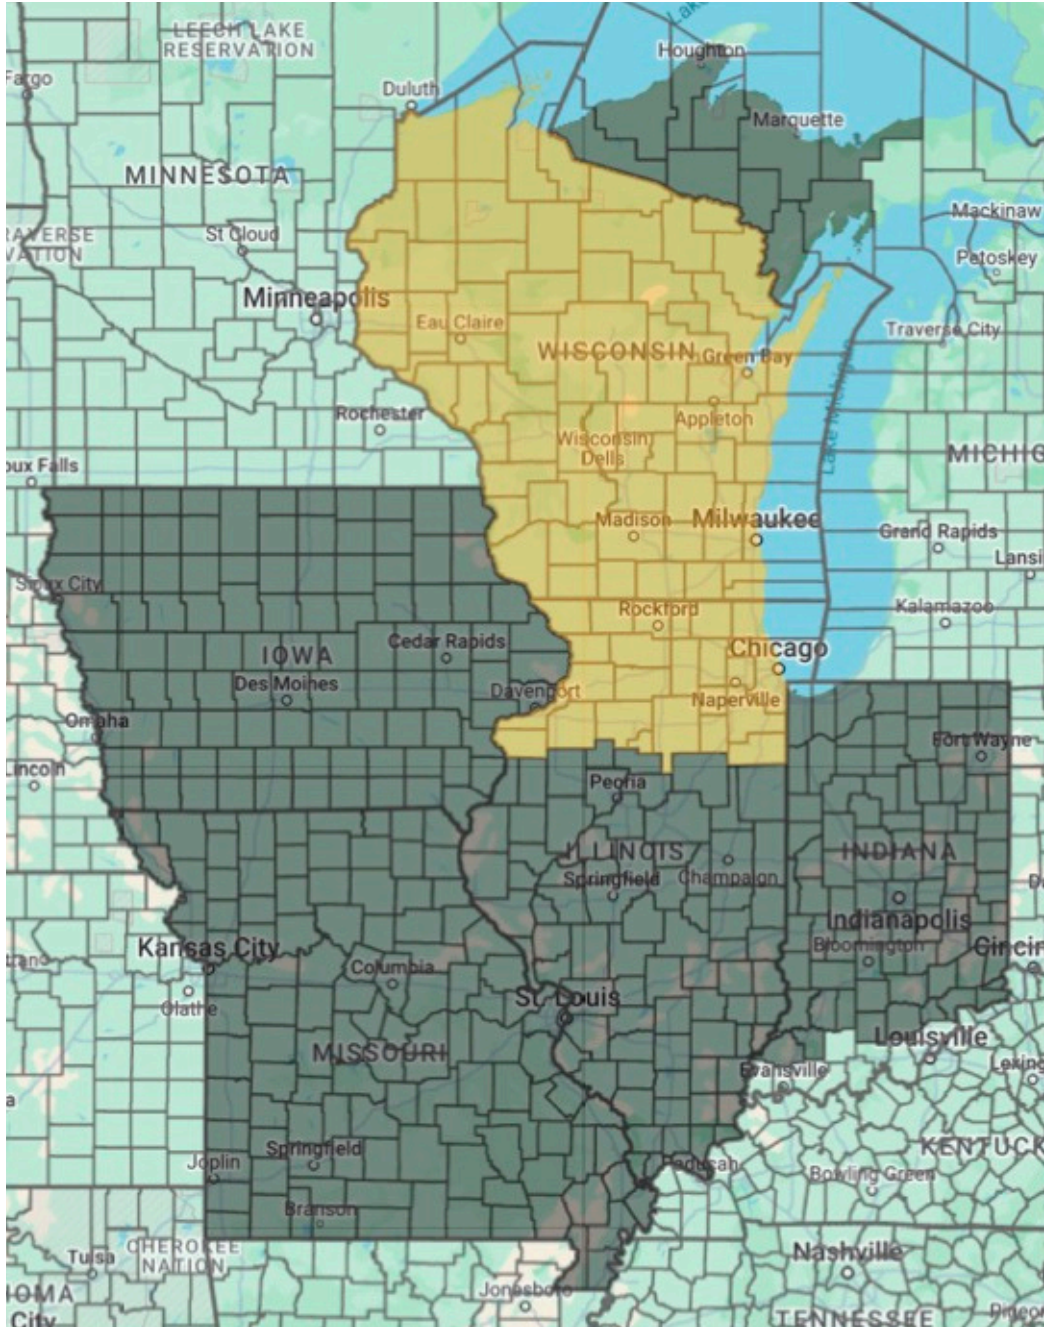

## Coverage Map

We represent tested, code compliant and sustainable building envelope products and assemblies throughout the Midwest territory highlighted in orange.

## Airolite Coverage Map

We represent Airolite Louvers, Sun Controls, Equipment Screens, Grilles & Canopies in the territory highlighted in orange.

## PROSOCO R-Guard Coverage Map

We represent PROSOCO R-Guard Liquid Air Barriers & Flashings in the territory highlighted in orange.

## York Flashings Coverage Map

We represent York Flashings  
in the territory highlighted in orange.