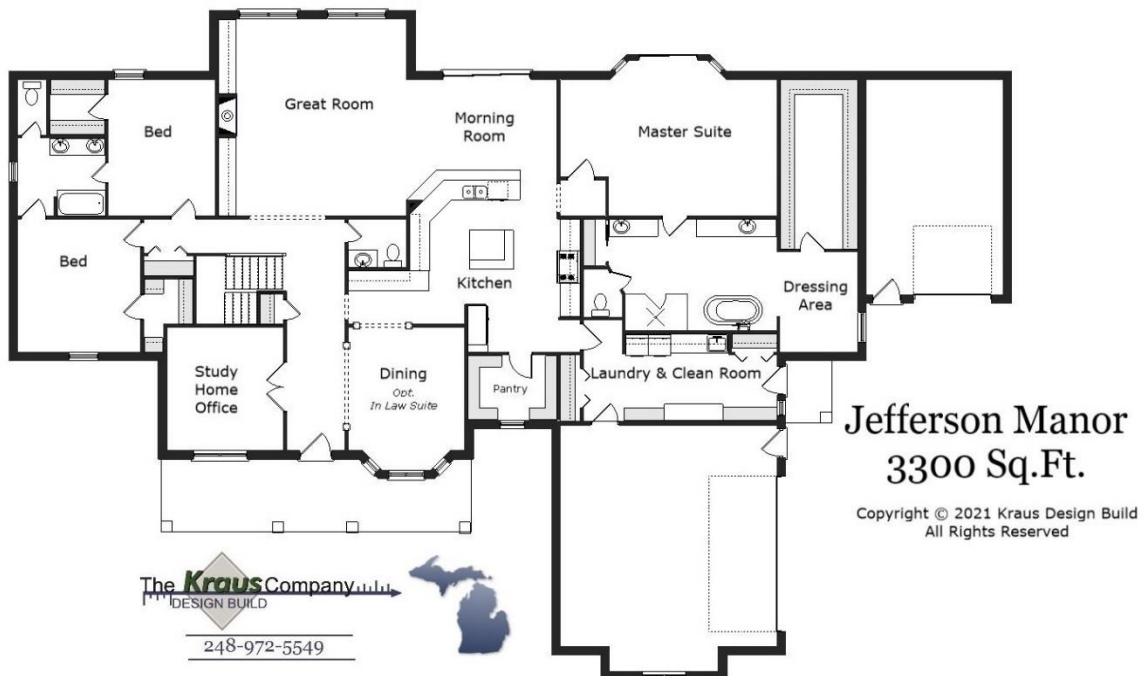

Your Land Your Style Your Home Your Way
Design + Build = Your Best Value

Setting the New Standard

Your Land Your Style Your Home Your Way
Design + Build = Your Best Value

Jefferson Manor II
3325 Sq.Ft.

Copyright © 2021 Kraus Design Build
All Rights Reserved

The **Kraus** Company, LLC
DESIGN BUILD
248-972-5549

Setting the New Standard