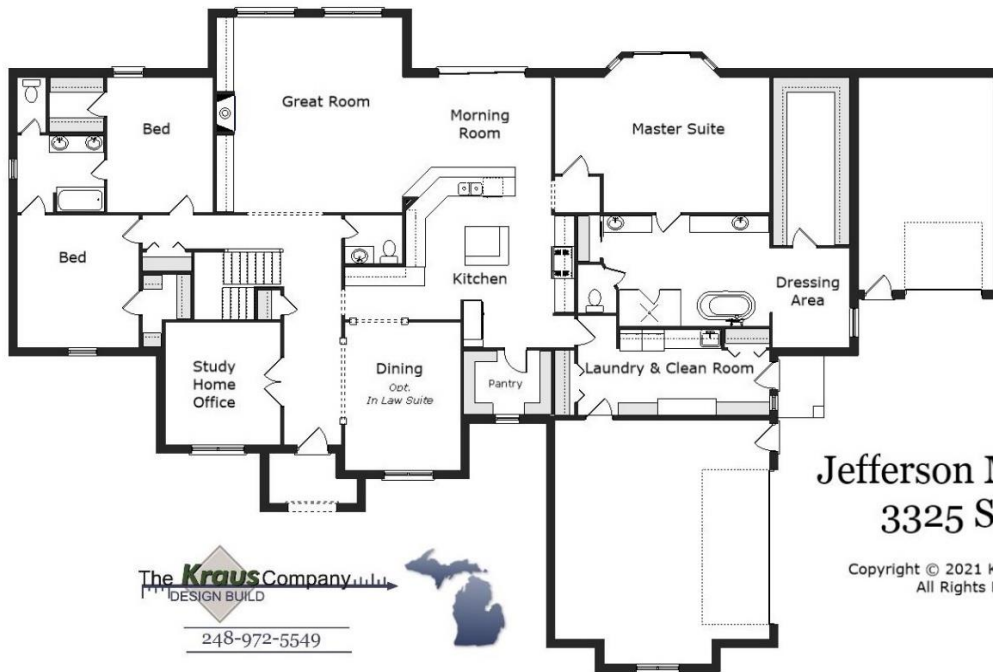

Your Land Your Style Your Home Your Way
Design + Build = Your Best Value

Setting the New Standard

Your Land Your Style Your Home Your Way
Design + Build = Your Best Value

Jefferson Manor II
3325 Sq.Ft.

Copyright © 2021 Kraus Design Build
All Rights Reserved

The **Kraus** Company, LLC
DESIGN BUILD
248-972-5549

Setting the New Standard