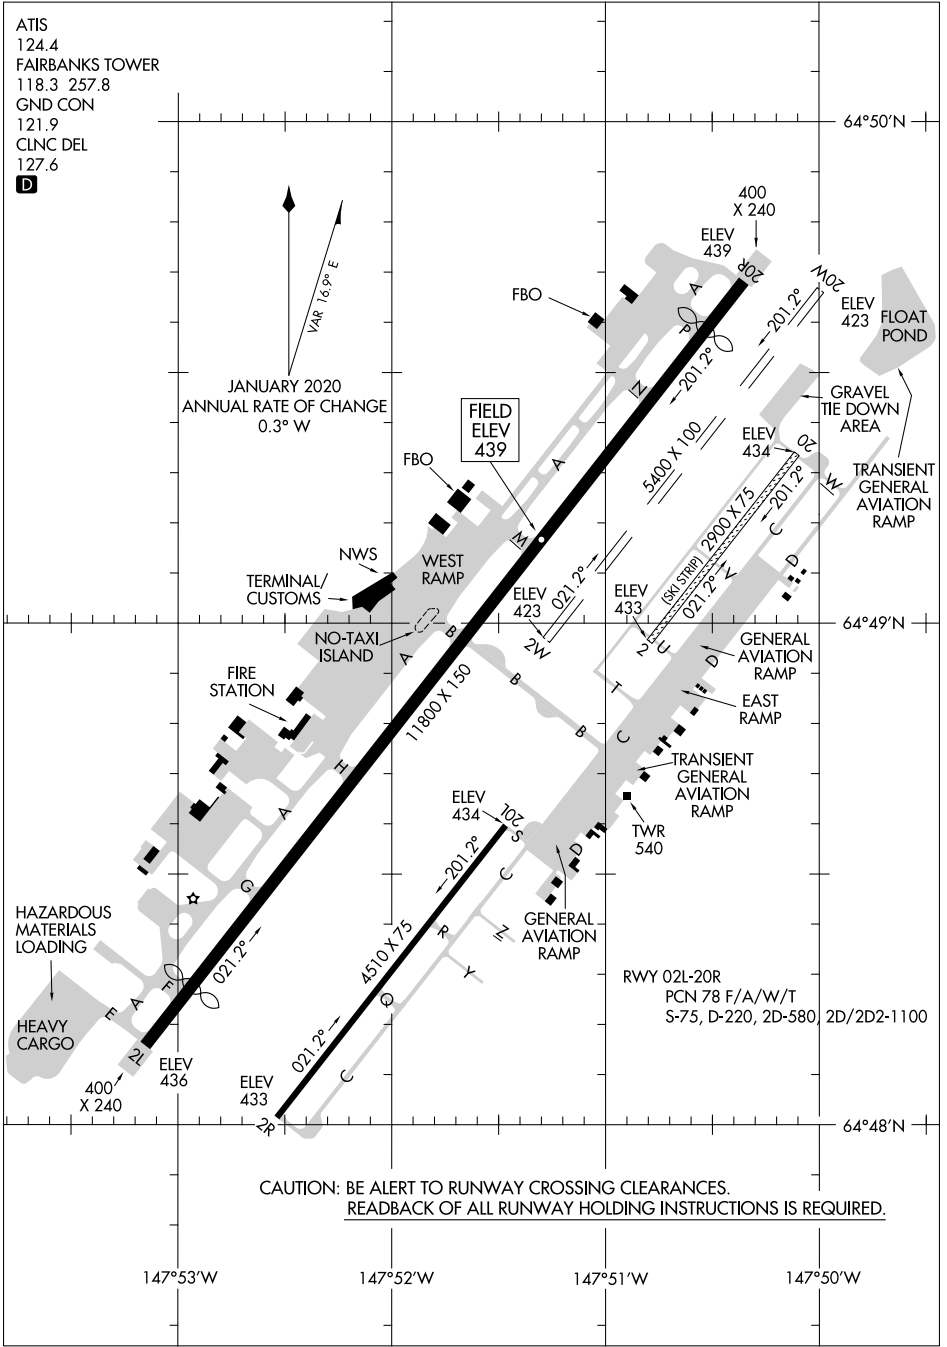

AIRPORT DIAGRAM

AL-1234 (FAA)

FAIRBANKS INTL (FAI) (PAFA)

FAIRBANKS, ALASKA

ATIS
 124.4
 FAIRBANKS TOWER
 118.3 257.8
 GND CON
 121.9
 CLNC DEL
 127.6

D

AK, 27 JAN 2022 to 24 MAR 2022

AK, 27 JAN 2022 to 24 MAR 2022

CAUTION: BE ALERT TO RUNWAY CROSSING CLEARANCES.
 READBCK OF ALL RUNWAY HOLDING INSTRUCTIONS IS REQUIRED.

147°53'W 147°52'W 147°51'W 147°50'W

AIRPORT DIAGRAM

FAIRBANKS, ALASKA
 FAIRBANKS INTL (FAI) (PAFA)