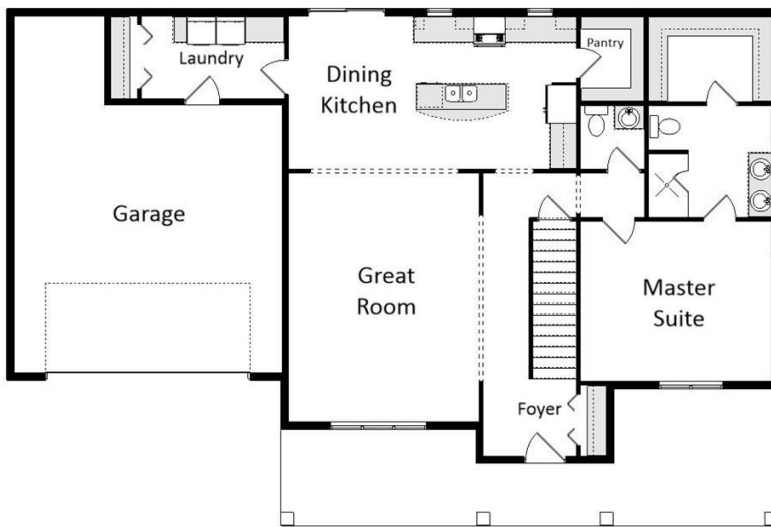

Your Land Your Style Your Home Your Way

Design + Build = Your Best Value

All Plans
and Elevations
are Customizable

Plan 2401 1975 Sq.Ft.

Copyright © 2020 Kraus Design Build
All Rights Reserved

The **Kraus** Company
DESIGN BUILD

248-972-5549

The **Kraus** Company
Plans

Setting the New Standard