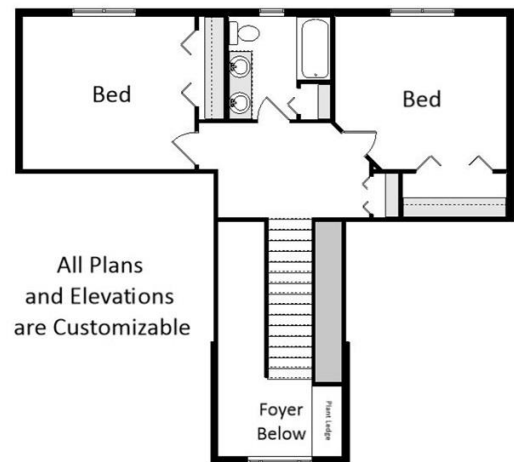

Your Land Your Style Your Home Your Way

Design + Build = Your Best Value

All Plans
and Elevations
are Customizable

Plan 2401 1975 Sq.Ft.

Copyright © 2020 Kraus Design Build
All Rights Reserved

The **Kraus** Company
DESIGN BUILD

248-972-5549

The **Kraus** Company
Plans

Setting the New Standard