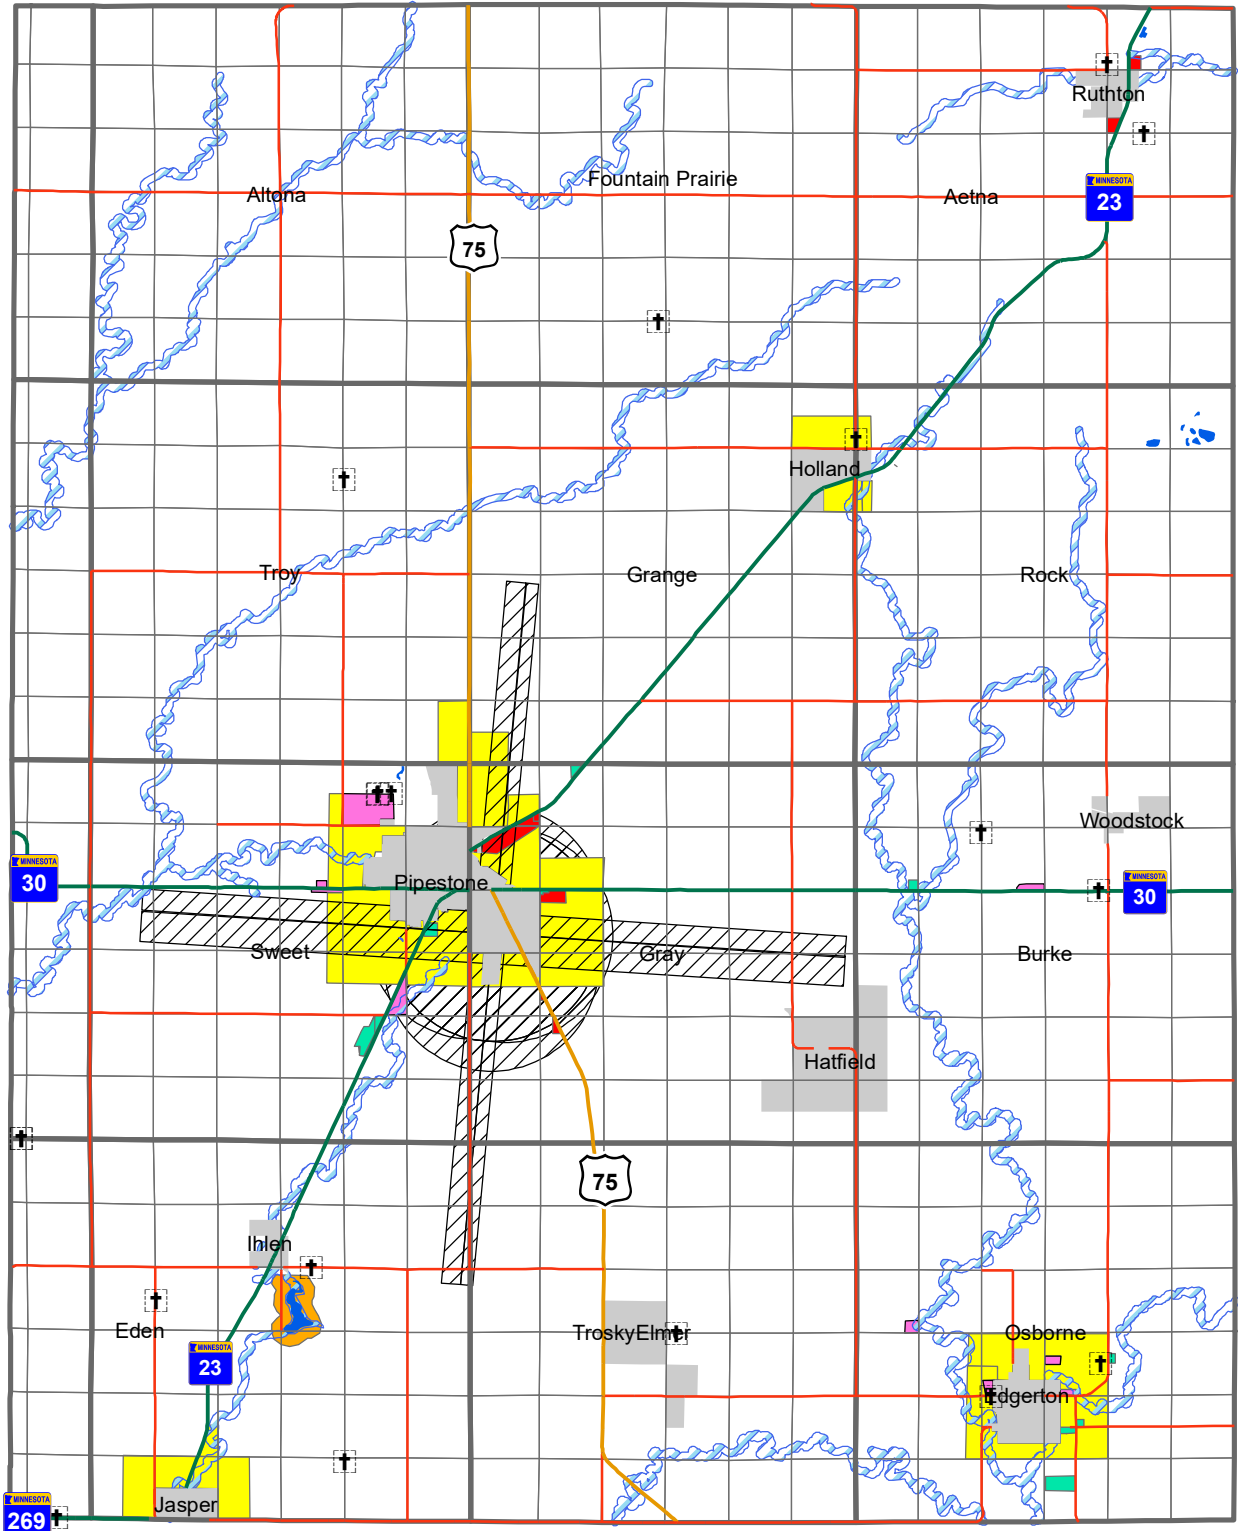

Pipestone County Zoning Districts

Legend

- | | |
|--------------------|---------------------------|
| Church & Cemetery | Zoning Districts |
| Sections | Ag |
| Lakes & Wetlands | Highway Commercial |
| City Limits | Industrial |
| Special Protection | Natural Enviro. Shoreland |
| Airport Zone | Rural Residential |
| | Urban Expansion |

Roads

- | |
|---------------------|
| US Highway |
| State Highway |
| County Road - Paved |
| Railroad |

Note: This map represents Zoning Districts as of June 17, 2019. Contact the Pipestone County Zoning Office for current official boundaries.