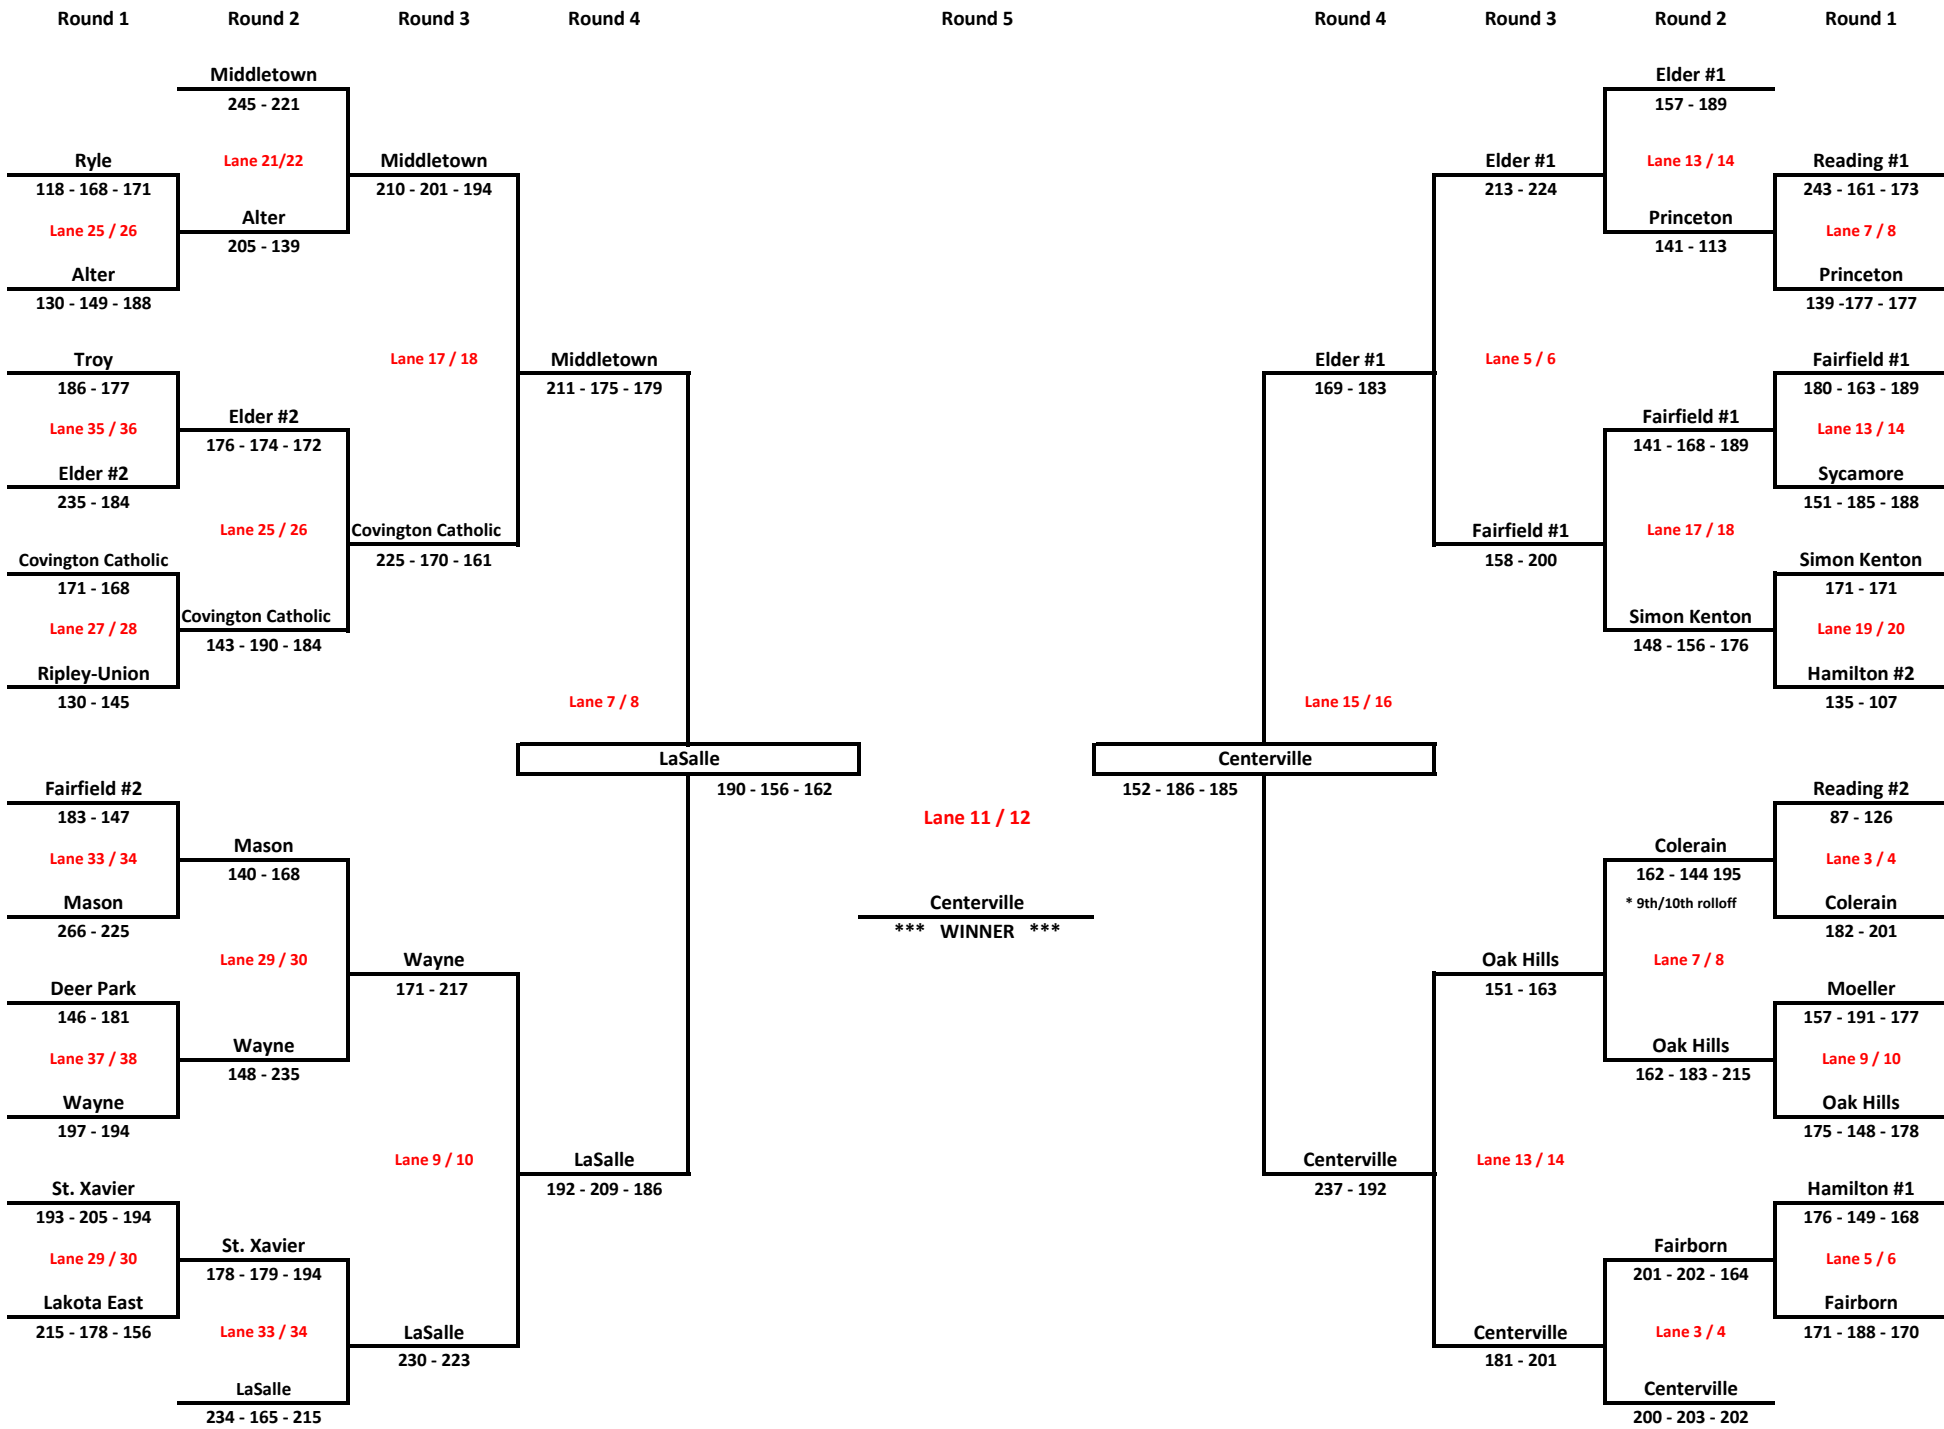

143	Josh Stanley - *12	Lakota East	155	0	155
144	Aaron Neiheisel	Elder #2	0	154	154
145	Ryan Wagner	Covingon Catholic	151	0	151
146	Jordan Fisher	Troy	150	0	150
147	Noah Brock	Reading #1	0	148	148
148	Michael Macke	Elder #2	147	0	147
149	Nathan Schroer	Elder #2	0	147	147
150	Michael Lichtenberg - *10	Moeller	143	0	143
151	Travis Owens - *9	Simon Kenton	0	140	140
152	Jacob Sullivan	Hamilton #2	139	0	139
153	Sub 2	Ryle	0	139	139
154	Sub 2	St. Xavier	131	0	131
155	Kylan Bass	Alter	130	0	130
156	Sub 1	Oak Hills	125	0	125
157	Sub 1	Reading #1	125	0	125
158	Sub 1	Mason	0	124	124
159	Jason Hamilton	Fairfield #2	0	114	114
160	Jordan Hibbard	Hamilton #2	0	113	113
161	Parker Bronner	Fairfield #2	111	0	111
162	Jared Fangman	Hamilton #2	111	0	111
163	Alex Alcorn	Hamilton #2	0	110	110
164	Jacob Holmes	Elder #2	108	0	108
165	Timm Ries	Elder #2	108	0	108
166	Alex Eversole	Fairfield #2	101	0	101
167	Elijah Lewis	Fairfield #2	0	98	98
168	Ben Krumpe	Fairfield #2	0	92	92
169	Jeremy Gaebel	Fairfield #2	72	0	72

Back-To-School Bash - Boys