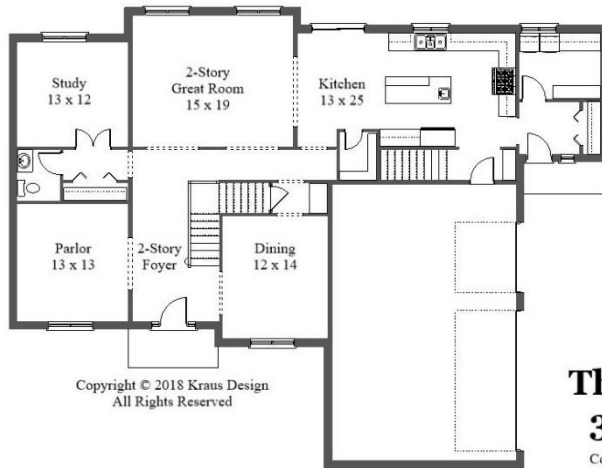

Your Land Your Style Your Home Your Way
Design + Build = Your Best Value

The Bavarian
3375 Sq.Ft.

Copyright © 2018 Kraus Design
All Rights Reserved

The **Kraus** Company
DESIGN BUILD

248-972-5549

Setting the New Standard