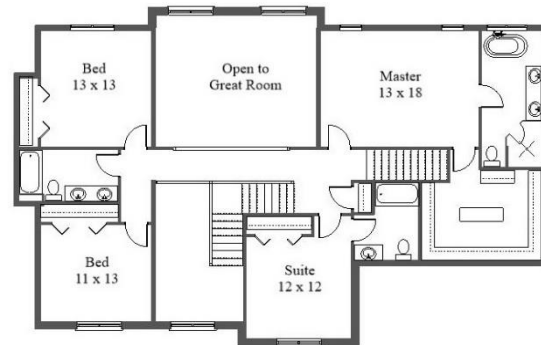

Your Land Your Style Your Home Your Way
Design + Build = Your Best Value

The Bavarian
3375 Sq.Ft.

Copyright © 2018 Kraus Design
All Rights Reserved

The **Kraus** Company
DESIGN BUILD

248-972-5549

Setting the New Standard