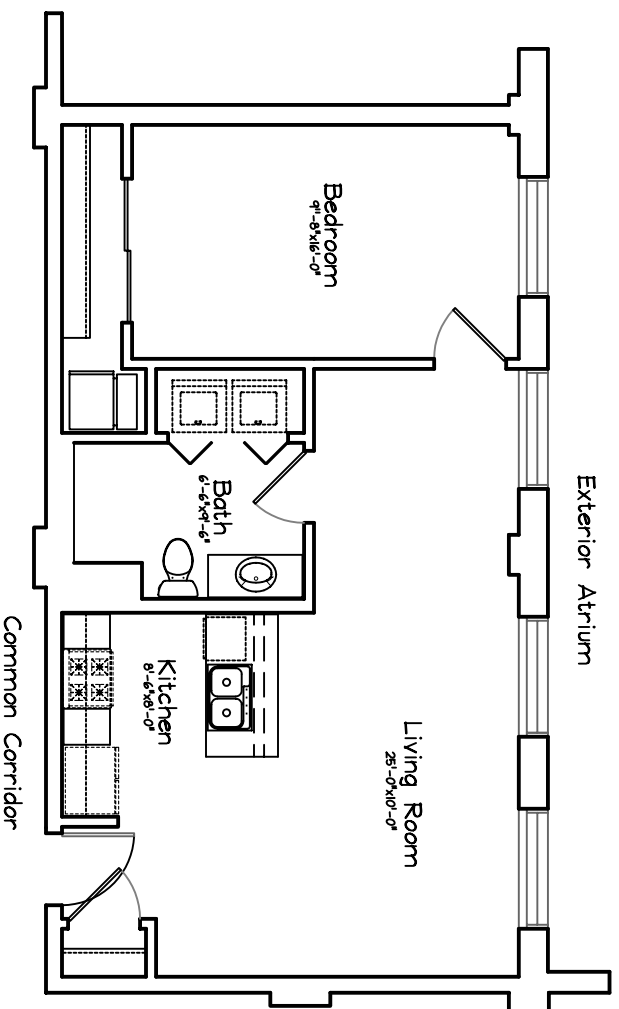

PLANKINTON LOFT APARTMENTS - 5th FLOOR

Unit #512 = 715 sq ft
One Bedroom, 1 Bath

Scale : 1/8" = 1'-0"

Square Footage taken from center of corridor/party walls
to exterior of furred walls.