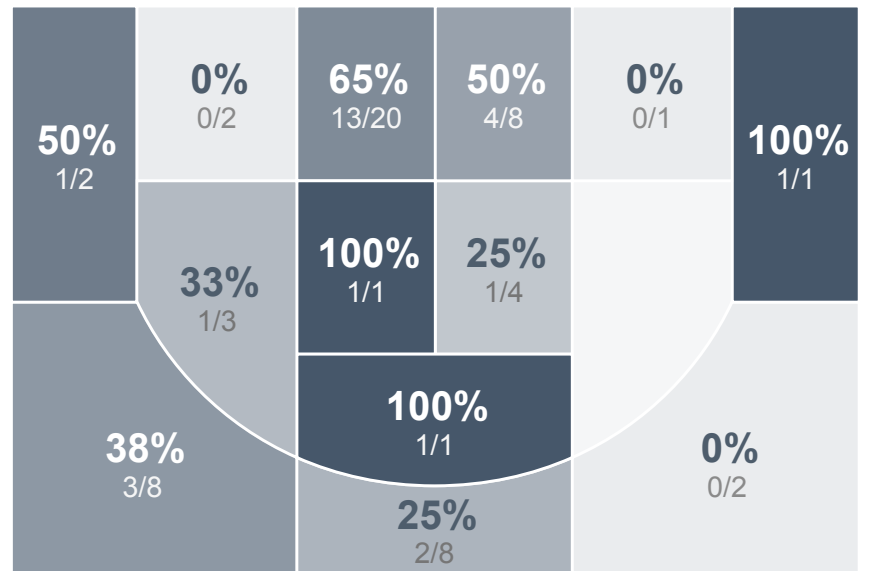

Box Score Report

JHS vs Bismarck - Jan 29, 2019 - L 54-75

Period Stats

Team	1	2	Final
JHS	26	28	54
BHS	29	46	75

Run Graph

Team Stats

	JHS	BHS
Field Goal %	38.5%	45.9%
Effective Field Goal %	42.3%	51.6%
2FG Made/Attempted	12/29	21/40
2FG%	41.4%	52.5%
3FG Made/Attempted	3/10	7/21
3FG%	30.0%	33.3%
FT Made/Attempted	21/28	12/15
Free Throw Percentage	75.0%	80.0%
Points Per Possession	0.81	1.08
Transition Points	3	6
Points Off Turnovers	12	23
Second Chance Points	5	19
Points in the Paint	24	38
Offensive Rebounds	6	13
Defense Rebounds	21	18
Assists	8	19
Deflections	7	15
Steals	5	11
Blocks	5	7
Turnovers	20	14
Personal Fouls	11	21
Charges Taken	1	0

Girls Varsity Basketball

Bismarck High School

Girls Varsity Basketball's Player Stats

Name	Pts	FG	3FG	FT	+/-	MINS	OREB	DREB	AST	DEFL	STL	BLK	TO	FOUL	CHG
#2 Kameron Selvig	11	2/9	0/1	7/8	-17	32	0	2	1	0	0	1	5	4	0
#4 Jessa Anderson	15	5/6	0/0	5/6	-12	29	0	3	3	1	0	1	7	2	0
#14 Courtney Peterson	4	1/10	1/6	1/2	-19	29	0	5	1	2	2	0	1	2	0
#15 Katherine Horgan	2	1/1	0/0	0/0	-10	27	0	2	1	2	0	2	0	3	0
#22 Grace Hegerle	10	2/6	0/1	6/10	-17	32	1	4	1	2	3	1	4	0	1
#23 Ella Falk	8	3/4	2/2	0/0	-15	21	1	3	1	0	0	0	3	0	0
#30 Jessica Walter	4	1/3	0/0	2/2	-15	14	4	0	0	0	0	0	0	0	0