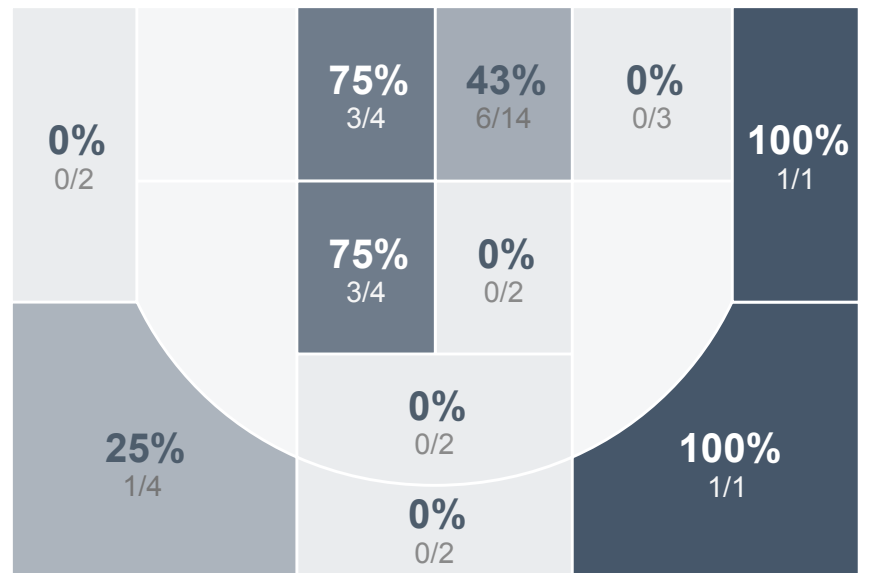

Box Score Report

JHS vs Bismarck - Jan 29, 2019 - L 54-75

Period Stats

Team	1	2	Final
JHS	26	28	54
BHS	29	46	75

Run Graph

Team Stats

	JHS	BHS
Field Goal %	38.5%	45.9%
Effective Field Goal %	42.3%	51.6%
2FG Made/Attempted	12/29	21/40
2FG%	41.4%	52.5%
3FG Made/Attempted	3/10	7/21
3FG%	30.0%	33.3%
FT Made/Attempted	21/28	12/15
Free Throw Percentage	75.0%	80.0%
Points Per Possession	0.81	1.08
Transition Points	3	6
Points Off Turnovers	12	23
Second Chance Points	5	19
Points in the Paint	24	38
Offensive Rebounds	6	13
Defense Rebounds	21	18
Assists	8	19
Deflections	7	15
Steals	5	11
Blocks	5	7
Turnovers	20	14
Personal Fouls	11	21
Charges Taken	1	0

Girls Varsity Basketball

Bismarck High School

Girls Varsity Basketball's Player Stats

Name	Pts	FG	3FG	FT	+/-	MINS	OREB	DREB	AST	DEFL	STL	BLK	TO	FOUL	CHG
#2 Kameron Selvig	11	2/9	0/1	7/8	-17	32	0	2	1	0	0	1	5	4	0
#4 Jessa Anderson	15	5/6	0/0	5/6	-12	29	0	3	3	1	0	1	7	2	0
#14 Courtney Peterson	4	1/10	1/6	1/2	-19	29	0	5	1	2	2	0	1	2	0
#15 Katherine Horgan	2	1/1	0/0	0/0	-10	27	0	2	1	2	0	2	0	3	0
#22 Grace Hegerle	10	2/6	0/1	6/10	-17	32	1	4	1	2	3	1	4	0	1
#23 Ella Falk	8	3/4	2/2	0/0	-15	21	1	3	1	0	0	0	3	0	0
#30 Jessica Walter	4	1/3	0/0	2/2	-15	14	4	0	0	0	0	0	0	0	0