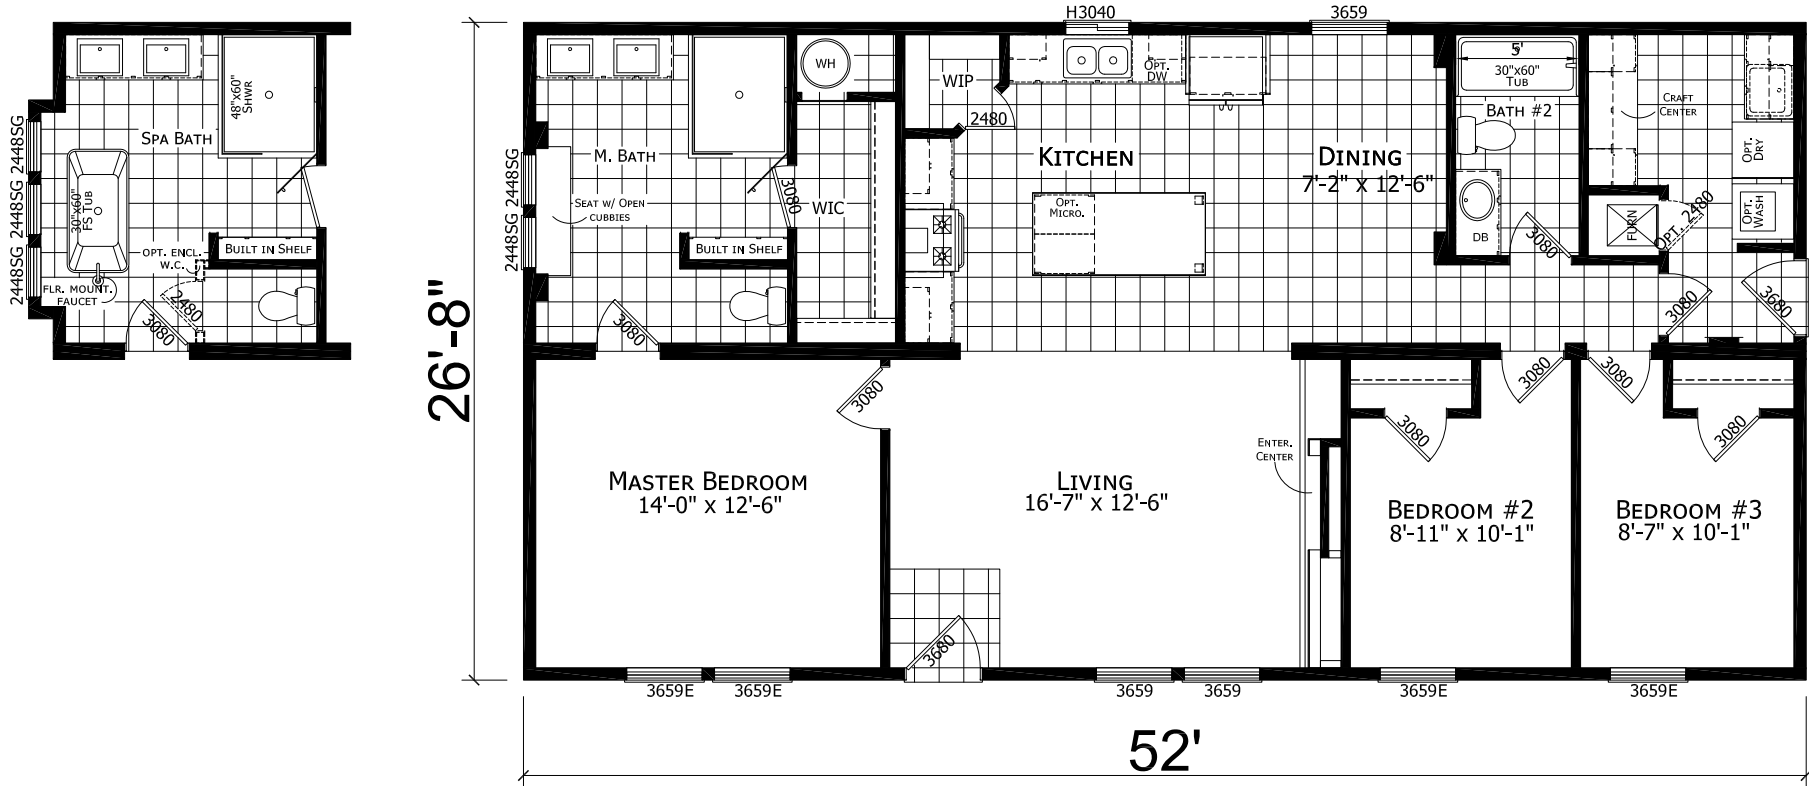

# MODEL 17-CT-4523B

3 BEDROOM, 2 BATH

ACTUAL SIZE: 52' x 26'-8"

TOTAL AREA: 1,387 SQ. FT.

**CHAMPION**  
 MANUFACTURED BEAUTIFULLY™  
 1425 SUNNYSIDE RD. WEISER, ID 83672

MODIFICATIONS

PROJECT:	17-CT4523B 52' x 26'-8" 3 BD 2 BTH
DRAWN BY:	MJW
DATE:	06-22-18
SCALE:	3/16" = 1'-0"