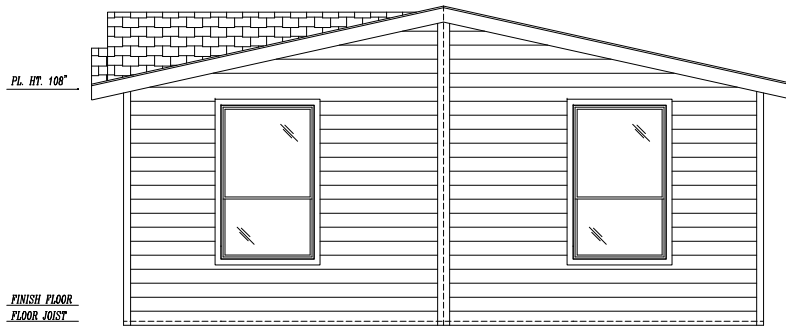

MAJESTIC SERIES

9590-S

26'-8" x 52'-0" APPROX. 1,382 SQ. FT.

FRONT SIDEWALL W/NOMINAL 24'-0" EYEBROW DORMER

FRONT ENDWALL