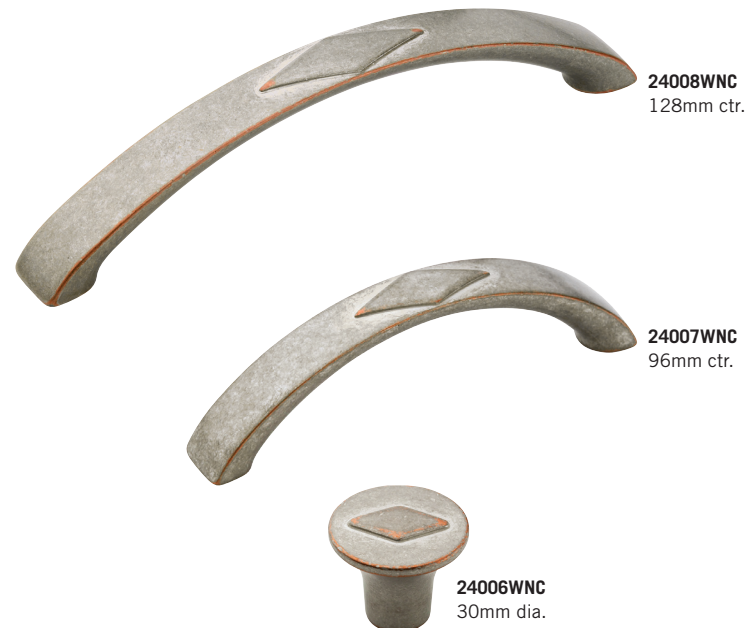

24008WNC
128mm ctr.

24007WNC
96mm ctr.

24006WNC
30mm dia.