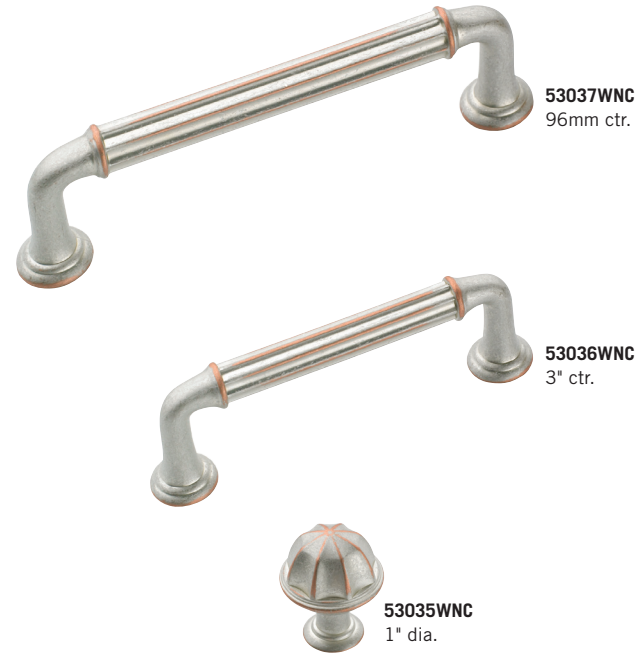

EYDON™

Available Finishes

A full finish index is located on pages 8-11.

Product Number	Type of Hardware
53037WN	Pull – 96mm
53036WN	Pull – 3"
53035WN	Knob – 1"
53037WNC <i>(shown)</i>	Pull – 96mm
53036WNC <i>(shown)</i>	Pull – 3"
53035WNC <i>(shown)</i>	Knob – 1"
53037ART	Pull – 96mm
53036ART	Pull – 3"
53035ART	Knob – 1"
53037ORB	Pull – 96mm
53036ORB	Pull – 3"
53035ORB	Knob – 1"

Pack type information can be located in the Product Index that begins on page 213.