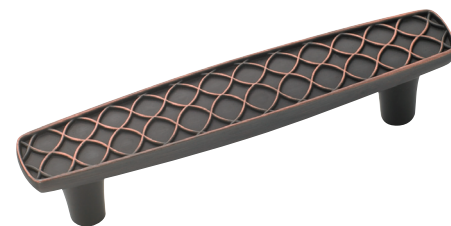

27033WN	Pull – 3"
27008WN	Square Knob – 1 1/8"
27033EB	Pull – 3"
27008EB	Square Knob – 1 1/8"

27033ORB <i>(shown)</i>	Pull – 3"
27008ORB <i>(shown)</i>	Square Knob – 1 1/8"

Pack type information can be located in the Product Index that begins on page 213.

5267G9
3" ctr.

5266G9
1 1/4" dia.

19251WID
3" ctr.

19250WID
1 5/8" length

27033ORB
3" ctr.

27008ORB
1 1/8" length

VINEYARD™

Available Finishes