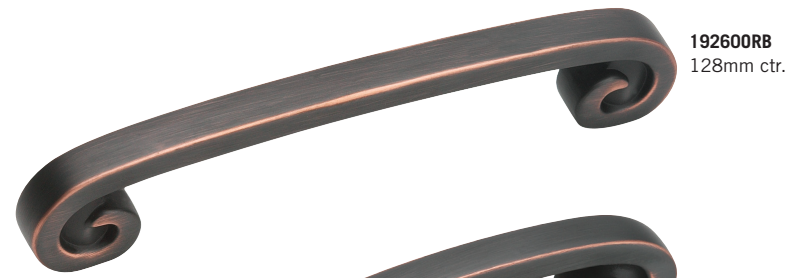

9337ORB
3" ctr.

SWIRL'Z®

Available Finishes

Finishes may not be available in all styles.

A full finish index is located on pages 8-11.

Product Number	Type of Hardware
19260G10	Pull – 128mm
9337G10	Pull – 3"
9339G10	Knob – 1 1/8"
93382G10*	Oversized Knob* – 1 3/4"
9338G10	Knob – 1 1/8"
19260WN	Pull – 128mm
9337WN	Pull – 3"
9339WN	Knob – 1 1/8"
9338WN	Knob – 1 1/8"
19260WID	Pull – 128mm
9337WID	Pull – 3"
9339WID	Knob – 1 1/8"
9338WID	Knob – 1 1/8"
19260ORB (shown)	Pull – 128mm
9337ORB (shown)	Pull – 3"
9339ORB (shown)	Knob – 1 1/8"
93382ORB* (shown)	Oversized Knob* – 1 3/4"
9338ORB (shown)	Knob – 1 1/8"
9337FB	Pull – 3"
9339FB	Knob – 1 1/8"
9338FB	Knob – 1 1/8"

*Image can be located in Oversized section that begins on page 92.
Pack type information can be located in the Product Index that begins on page 213.

19260ORB
128mm ctr.