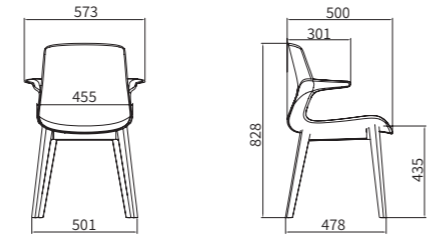

Back frame

Available in five colors: light yellow and coral red; thickness 6MM; comes in dawn white, luminous gray, pink blue, and cloud colors. Features an integrated injection-molded design, dimensions 500L*573W*410H, with a one-piece armrest. The backrest is designed using new PP + 30% glass fiber, inspired by the rose flower, with overlapping petals extending in the back frame.

Writing board support

The 2.0MM bracket is made of high-quality CH32 round tube, with a thickness

Caster

BIFMA certified. 50mm bent-molded nylon wheels with a PU surface, supporting a load capacity of 100 kg.

ROSE Technical Data

SIZE

RS-820C

RS-820A

RS-820B

RS-820E

RS-820F

RS-820H