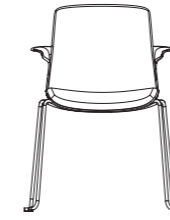

BACK FRAME COLOR

White