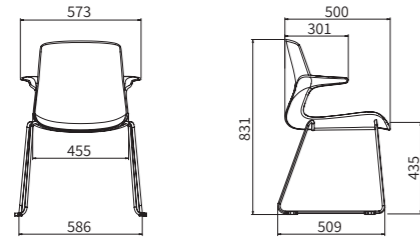

Back frame

Available in five colors: light yellow and coral red; thickness 6MM; comes in dawn white, luminous gray, pink blue, and cloud colors. Features an integrated injection-molded design, dimensions 500L*573W*410H, with a one-piece armrest. The backrest is designed using new PP + 30% glass fiber, inspired by the rose flower, with overlapping petals extending in the back frame.

Nylon chassis, mold injection molding

ABS Cover

ABS Storage tray

The tripod is equipped with an ABS storage tray, making it convenient to store personal items.

ABS Writing tablet

The water cup holder is made of ABS plastic board, with dimensions of 520*330, internal

Writing board support

The 2.0MM bracket is made of high-quality CH32 round tube, with a thickness

Caster

BIFMA certified. 50mm bent-molded nylon wheels with a PU surface, supporting a load capacity of 100 kg.

ROSE Technical Data

SIZE

RS-820C

RS-820A

RS-820B

RS-820E

RS-820F

RS-820H