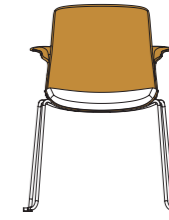

ROSE Series Higher Education Seating

RS-820A

ROSE Series

TRAINING CHAIR

DESIGN CONCEPT

Lines with dots and planes with lines, reflecting the regular beauty of plane composition. Back seat and armrest integrated, Simulated weaving effect.

RS-820G

BACK FRAME COLOR

White

Gray

Yellow

Blue

Orange

COLOR

High quality wear-resistant material and fabric, with a clean and comfortable appearance, Can enjoy comfortable inside already, can deduce fashionable space again

GLUE BACK COLOR

White

Gray

Yellow

Blue

Orange