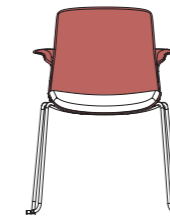

ROSE Series Higher Education Seating

RS-820A

ROSE Series

TRAINING CHAIR

DESIGN CONCEPT

Lines with dots and planes with lines, reflecting the regular beauty of plane composition. Back seat and armrest integrated, Simulated weaving effect.

RS-820G

BACK FRAME COLOR

White

Gray

Yellow

Blue

Orange

COLOR

High quality wear-resistant material and fabric, with a clean and comfortable appearance, Can enjoy comfortable inside already, can deduce fashionable space again

GLUE BACK COLOR

White

Gray

Yellow

Blue

Orange