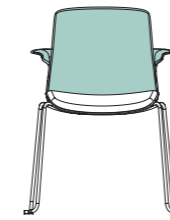

RS-820G

BACK FRAME COLOR

White

Gray

Yellow

Blue

Orange

COLOR