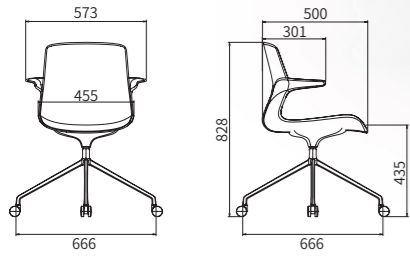

RS-820C

CONFIGURATION

RS-820B

RS-820C

RS-820H

RS-820E

RS-820F

RS-820F-1

Back frame

Available in five colors: light yellow and coral red; thickness 6MM; comes in dawn white, luminous gray, pink blue, and cloud colors. Features an integrated injection-molded design, dimensions 500L*573W*410H, with a one-piece armrest. The backrest is designed using new PP + 30% glass fiber, inspired by the rose flower, with overlapping petals extending in the back frame.

Nylon chassis, mold injection molding

ABS Cover

ABS Storage tray

The tripod is equipped with an ABS storage tray, making it convenient to store personal items.

ABS Writing tablet

The water cup holder is made of ABS plastic board, with dimensions of 520*330, internal

Writing board support

The 2.0MM bracket is made of high-quality CH32 round tube, with a thickness

Caster

BIFMA certified. 50mm bent-molded nylon wheels with a PU surface, supporting a load capacity of 100 kg.