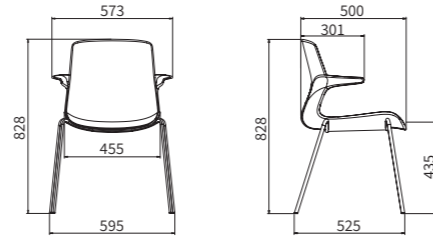

Back frame

Available in five colors: light yellow and coral red; thickness 6MM; comes in dawn white, luminous gray, pink blue, and cloud colors. Features an integrated injection-molded design, dimensions 500L*573W*410H, with a one-piece armrest. The backrest is designed using new PP + 30% glass fiber, inspired by the rose flower, with overlapping petals extending in the back frame.

Nylon chassis, mold injection molding

ABS Cover

ABS Storage tray

The tripod is equipped with an ABS storage tray, making it convenient to store personal items.

ABS Writing tablet

The water cup holder is made of ABS plastic board, with dimensions of 520*330, internal

Writing board support

The 2.0MM bracket is made of high-quality CH32 round tube, with a thickness

Caster

BIFMA certified. 50mm bent-molded nylon wheels with a PU surface, supporting a load capacity of 100 kg.

ROSE Technical Data

SIZE

RS-820C

RS-820A

RS-820B

RS-820E

RS-820F

RS-820H