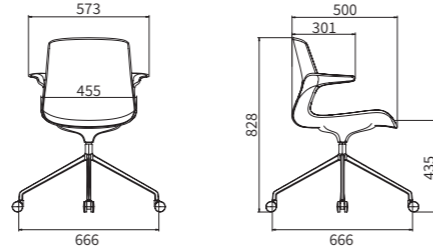

Back frame

Available in five colors: light yellow and coral red; thickness 6MM; comes in dawn white, luminous gray, pink blue, and cloud colors. Features an integrated injection-molded design, dimensions 500L*573W*410H, with a one-piece armrest. The backrest is designed using new PP + 30% glass fiber, inspired by the rose flower, with overlapping petals extending in the back frame.

Writing board support

The 2.0MM bracket is made of high-quality CH32 round tube, with a thickness

Caster

BIFMA certified. 50mm bent-molded nylon wheels with a PU surface, supporting a load capacity of 100 kg.

ROSE Technical Data

SIZE

RS-820C

RS-820A

RS-820B

RS-820E

RS-820F

RS-820H