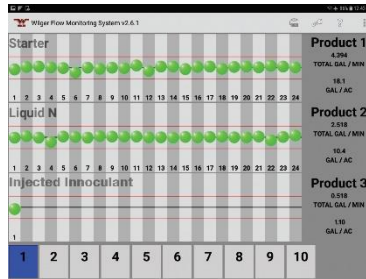

WILGER FLOW INDICATORS

PART #	# ROWS	TYPE	IN/OUT TYPE	PRICE EA.
20460 4 VO	4	MANIFOLD	½-1" / ¼-¾"	$ 99.00 SALE
20460 6 VO	6	MANIFOLD	½-1" / ¼-¾"	$ 155.00 SALE
20460 8 VO	8	MANIFOLD	½-1" / ¼-¾"	$ 210.00 SALE
20480 1VO	1	ISOLATED	¼, 3/8", ½"	$ 24.00 SALE
20480 4VO	4	ISOLATED	¼, 3/8", ½"	$ 95.00 SALE
20480 6VO	6	ISOLATED	¼, 3/8", ½"	$ 145.00 SALE
204-VOB	16	S.S. MTG. BAR	ALL	$ 75.50 SALE

***PLEASE SPECIFY INLET AND OUTLET SIZE WHEN ORDERING!
*DOES NOT INCLUDE MOUNTING BAR!**

Seeing Is Knowing
A glance is all it takes to know if the correct amount of liquid is flowing to your spray nozzles or planter openers. When the liquid is flowing equally the balls hover at the same level:
If a ball drops (relatively to the others), the flow is blocked or restricted.
If the ball is rising higher (relatively to the others), the flow is too high, due to a leaking outlet or hose.

WILGER FLOW MONITORING SYSTEM