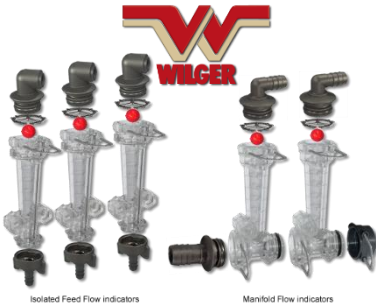

WILGER FLOW INDICATORS

PART #	# ROWS	TYPE	IN/OUT TYPE	PRICE EA.
20460 4 VO	4	MANIFOLD	½-1" / ¼-¾"	$ 99.00 SALE
20460 6 VO	6	MANIFOLD	½-1" / ¼-¾"	$ 155.00 SALE
20460 8 VO	8	MANIFOLD	½-1" / ¼-¾"	$ 210.00 SALE
20480 1VO	1	ISOLATED	¼, 3/8", ½"	$ 24.00 SALE
20480 4VO	4	ISOLATED	¼, 3/8", ½"	$ 95.00 SALE
20480 6VO	6	ISOLATED	¼, 3/8", ½"	$ 145.00 SALE
204-VOB	16	S.S. MTG. BAR	ALL	$ 75.50 SALE

***PLEASE SPECIFY INLET AND OUTLET SIZE WHEN ORDERING!
*DOES NOT INCLUDE MOUNTING BAR!**