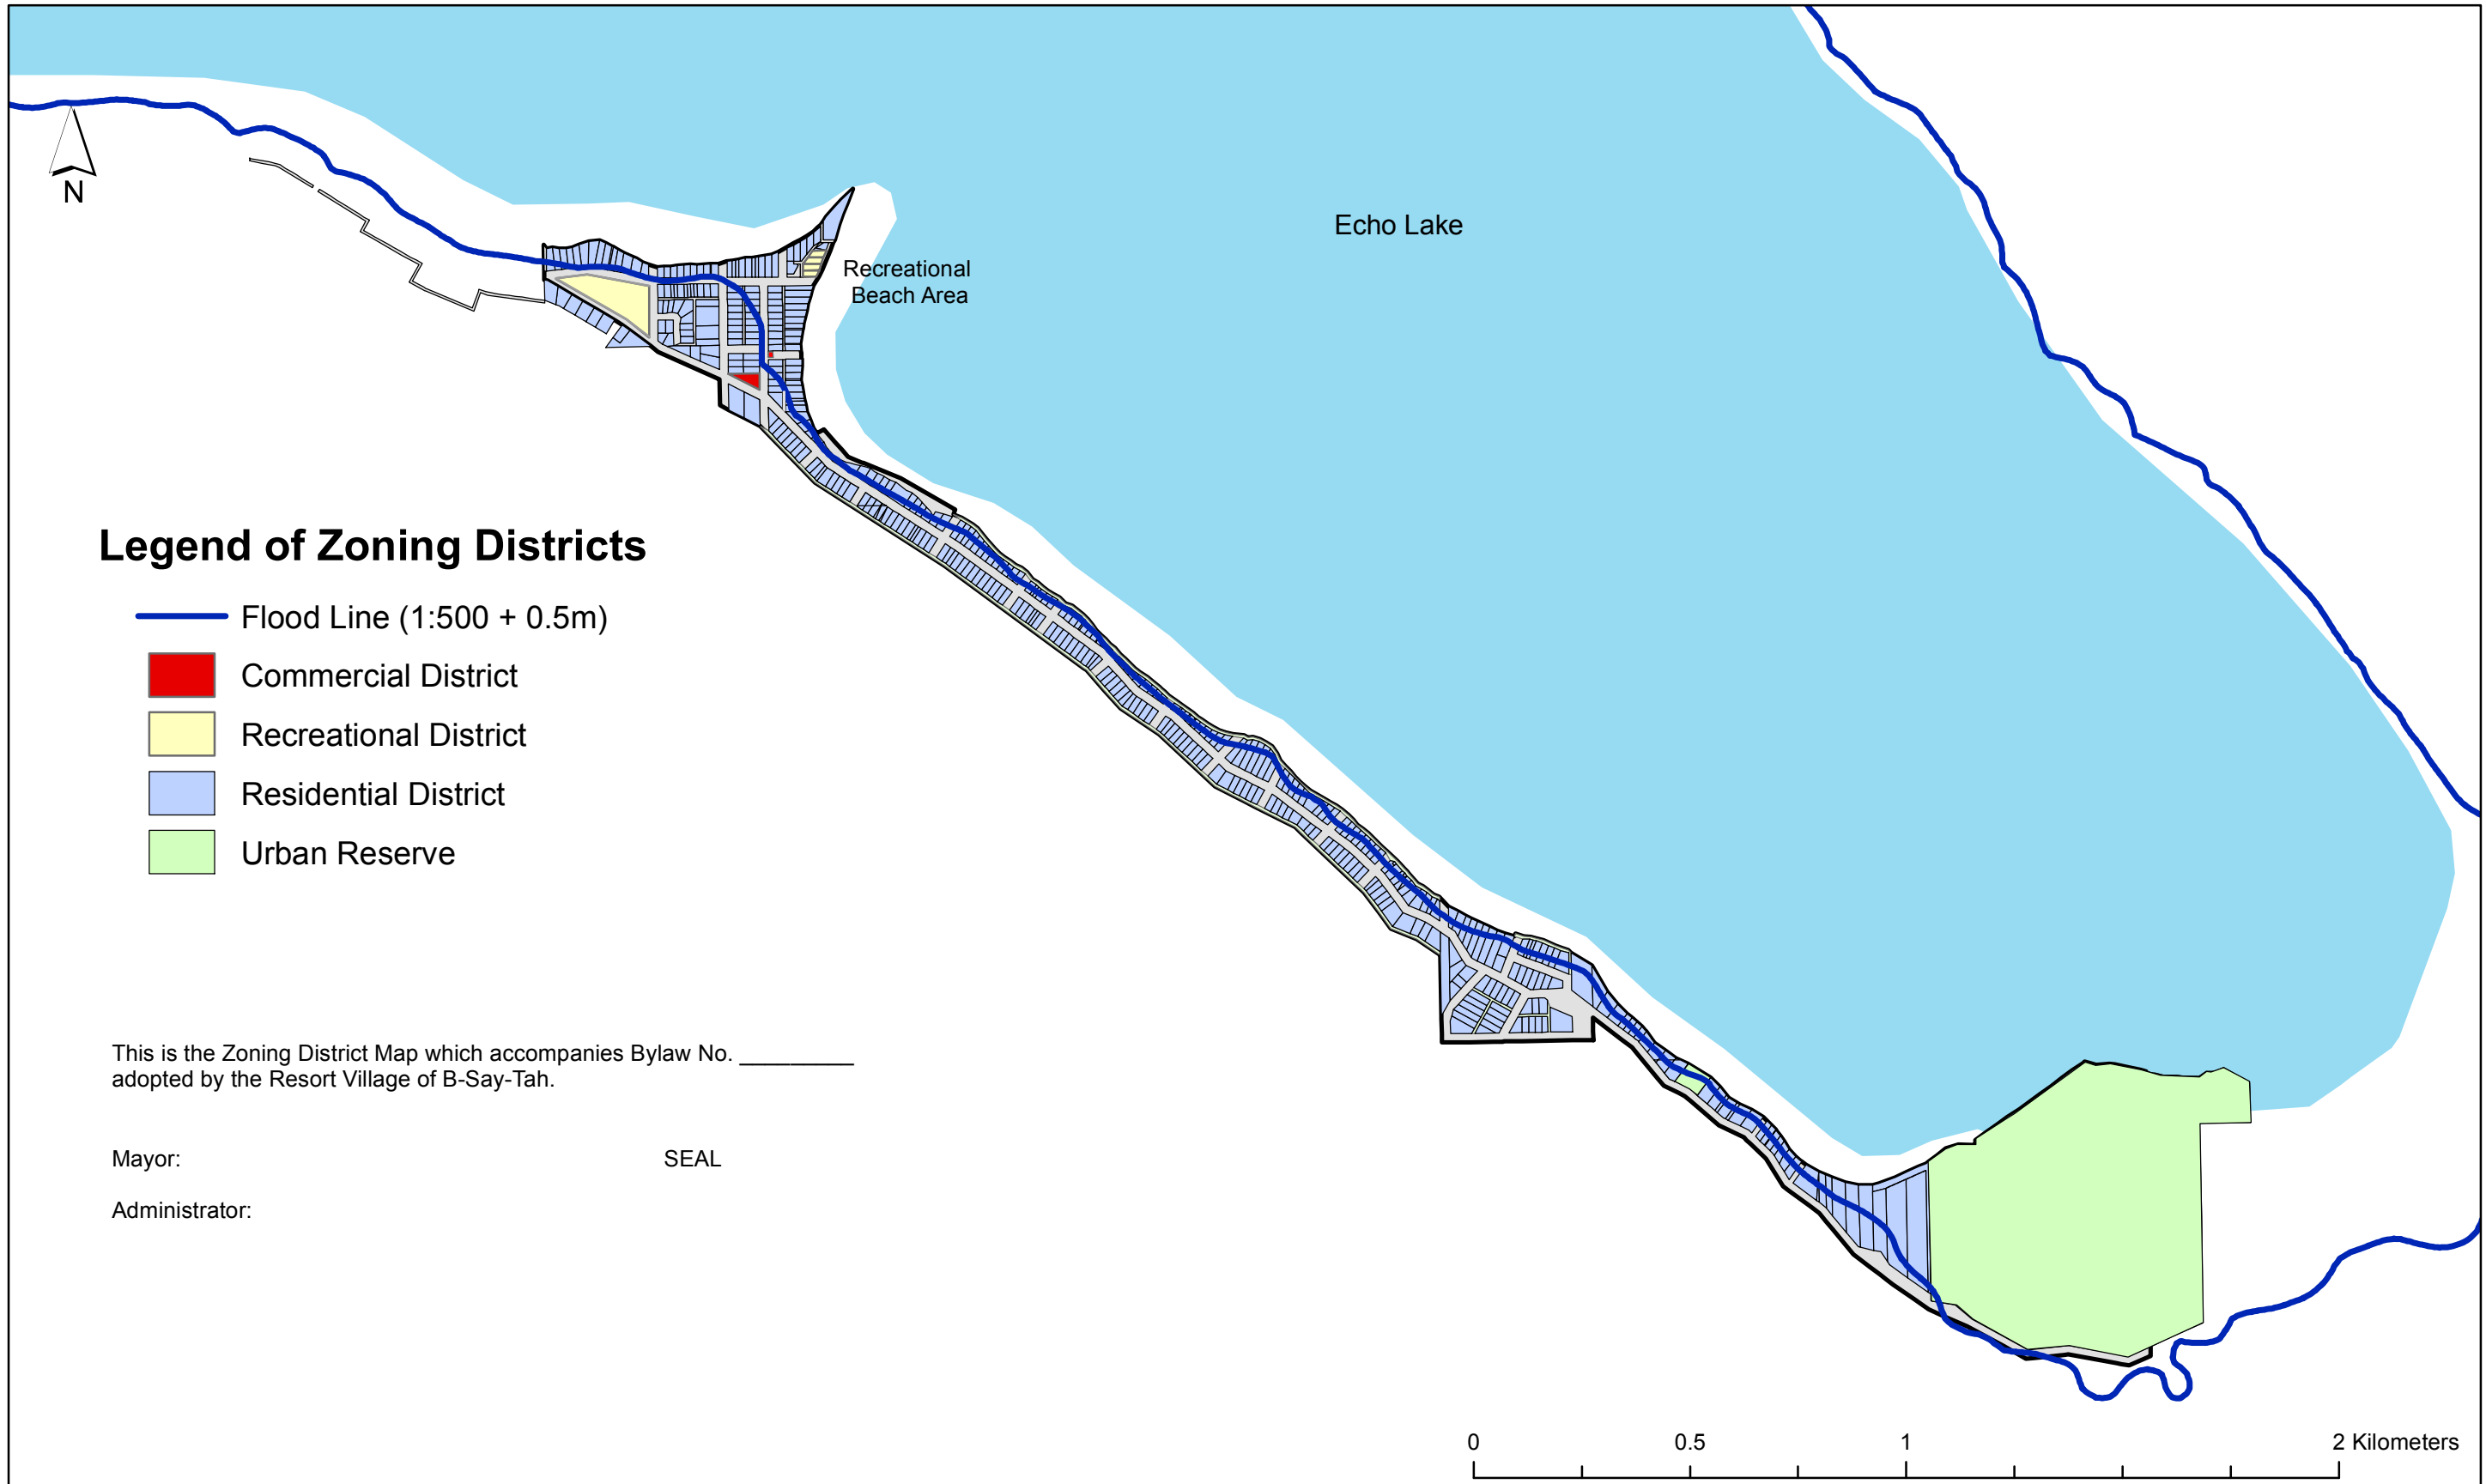

# Resort Village of B-Say-Tah Zoning Bylaw Map

## Legend of Zoning Districts

-  Flood Line (1:500 + 0.5m)
-  Commercial District
-  Recreational District
-  Residential District
-  Urban Reserve

This is the Zoning District Map which accompanies Bylaw No. \_\_\_\_\_  
adopted by the Resort Village of B-Say-Tah.

Mayor:

SEAL

Administrator:

0 0.5 1 2 Kilometers