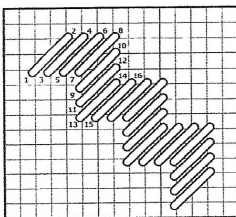

## Red and Green Boxes

Top:

Mandarin Floss #M907

Stitch:

Mosaic

Squares - Byzantine Scotch Stitch

- Green- Vineyard Silk  
C-144 Golf
- Red - Shimmer Ribbon floss

CBK Stitch Guide  
Edie & Ginger SXO-M