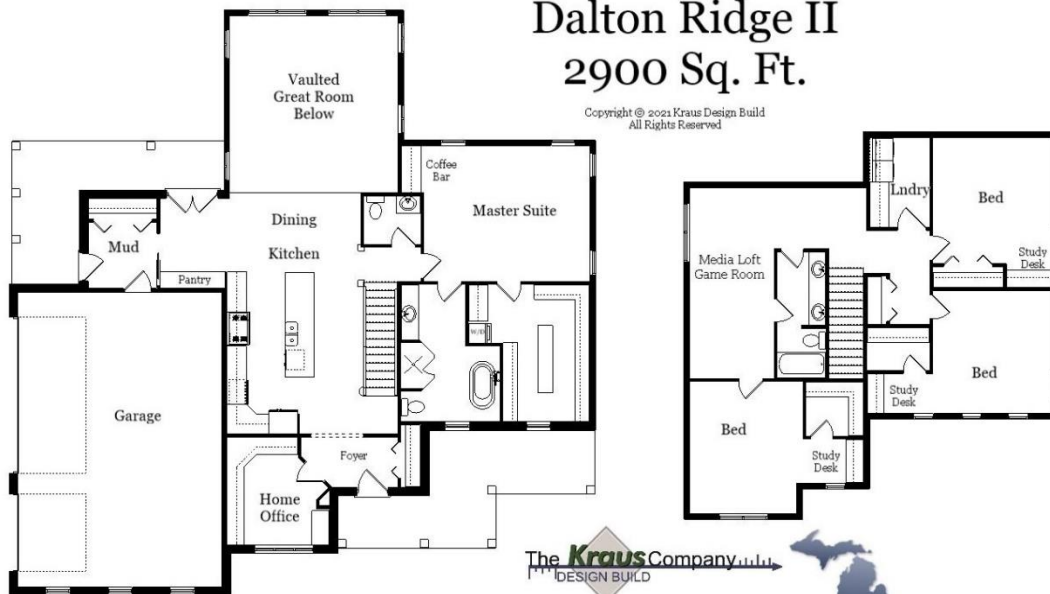

Dalton Ridge II 2900 Sq. Ft.

The **Kraus** Company, LLC
DESIGN BUILD

248-972-5549

Setting the New Standard