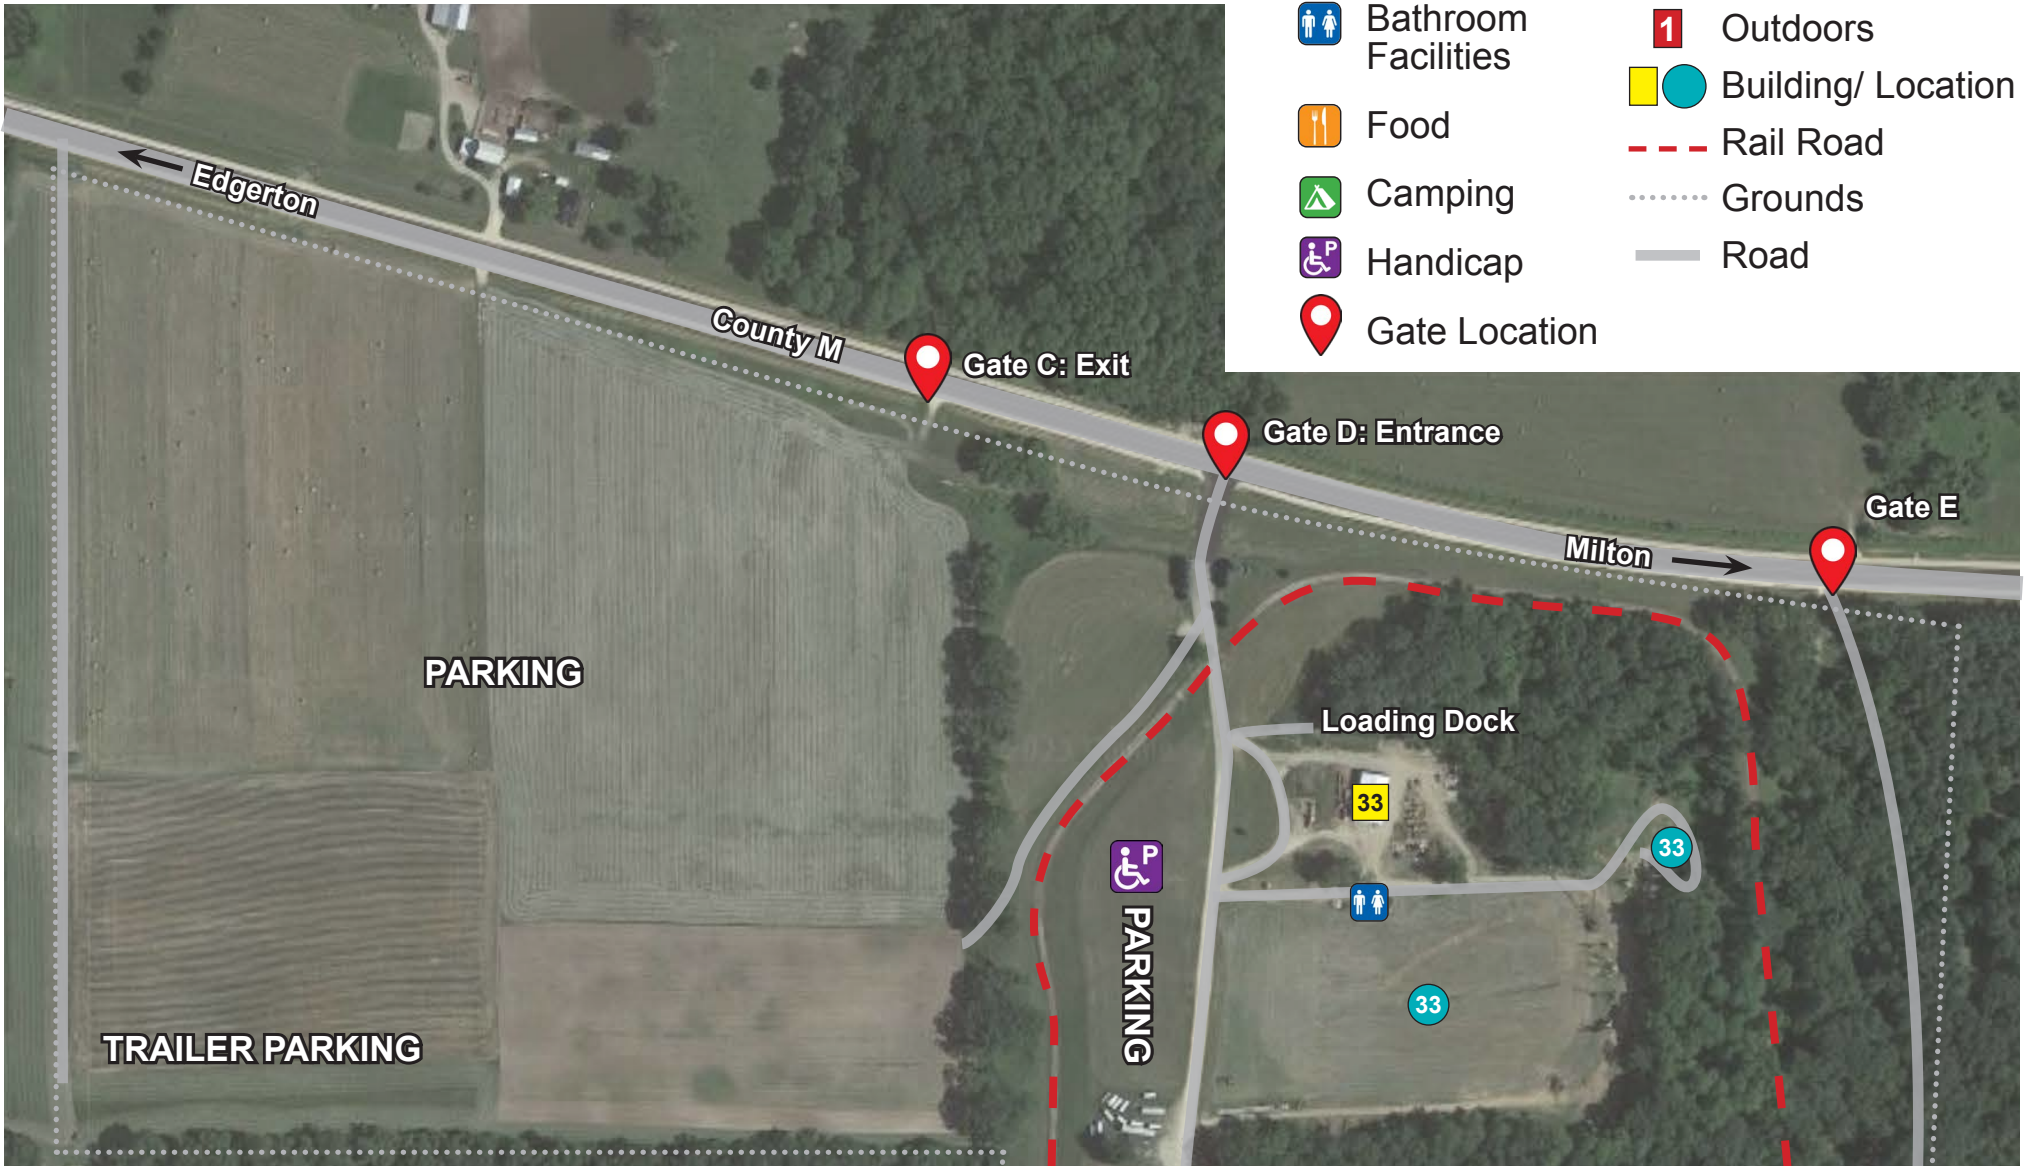

ROCK RIVER THRESHEREE INC.

2024 Grounds Map

- Bathroom Facilities
- Food
- Camping
- Handicap
- Gate Location
- Outdoors
- Building/ Location
- Rail Road
- Grounds
- Road

- Admission Gate
- Sears House
- Drive A Tractor
- Military Encampment
- Feature Area
- Information/ Exhibitor Registration
- General Store (souvenirs)
- Crops & Threshing Demonstration Area
- Tractor Row
- Gas Engine Display Area
- Steam Engine Row
- Plowing Field
- Sorghum Mill
- Potato Field/ Picking
- Kids Activities
- Dyno
- Shingle Mill
- Saw Mill
- Model Engine Display
- Blacksmith & Woodworking Shop
- Train Depot
- Log Cabin
- Barber Shop Corn Boil
- Fulton Town Hall
- Pile Driver
- Grist Mill
- Flea Market
- Pavilion
- Car Show
- Natural Ampitheater
- Rock River Machine
- Glenn Beedy Museum
- Antique Construction Display
- Petting Zoo / Pony Rides

Daily Hours Friday - Monday 8AM - 5PM

On CTY M off Hwy 51
between
Janesville and Edgerton

www.thresheree.com

- Bathroom Facilities
- Food
- Camping
- Handicap
- Gate Location