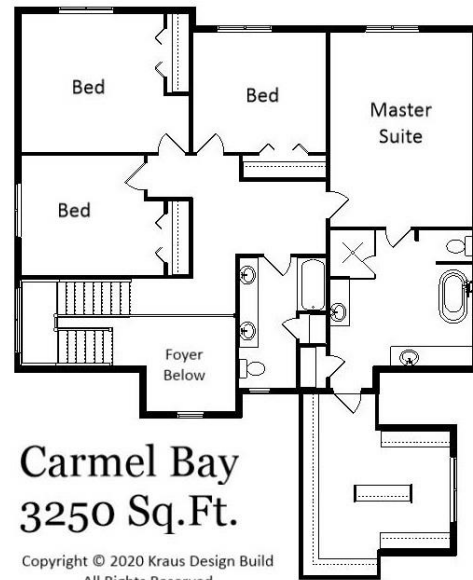

Your Land Your Style Your Home Your Way  
Design + Build = Your Best Value

The **Kraus** Company  
DESIGN BUILD

248-972-5549

**Carmel Bay**  
3250 Sq.Ft.

Copyright © 2020 Kraus Design Build  
All Rights Reserved