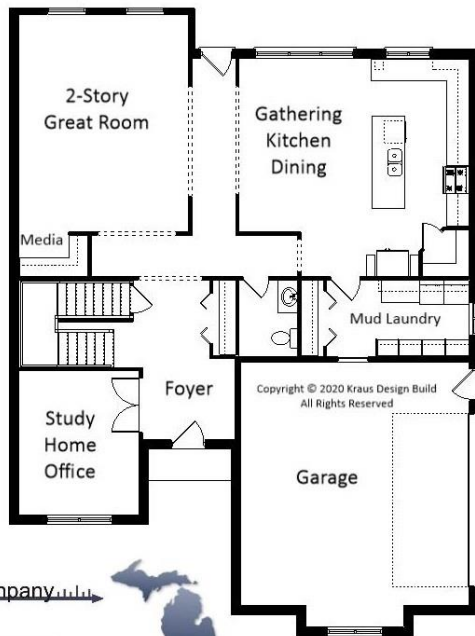

Your Land Your Style Your Home Your Way  
Design + Build = Your Best Value

The **Kraus** Company  
DESIGN BUILD

248-972-5549

**Carmel Bay**  
3250 Sq.Ft.

Copyright © 2020 Kraus Design Build  
All Rights Reserved