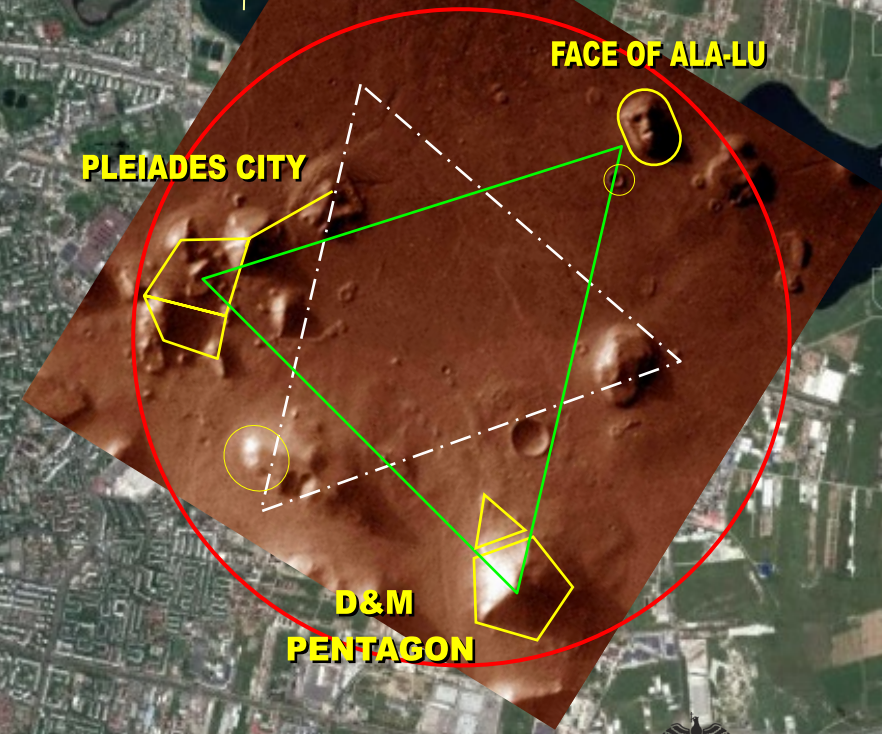

BUCHAREST CYDONIA STAR MAP

MARTIAN MOTIF TRIANGULATION PATTERNS

THE PLEIADES

7 Daughters of Atlas

PLEIADES CITY
PALATUL PARLAMENTULUI

MARTIAN MOTIF
CYDONIA, MARS
40°44'33.60N 09°27'40.29W

ARENA NATIONALA
FACE OF ALA-LU

Main Sources
Earth.Google.com
Mars.Google.com
Wikipedia.com

Image © 2017 CNES / Airbus

Image © 2017 DigitalGlobe

Imagery Date: 5/17/2017 44°25'34.45" N 26°06'10.13" E elev 235 ft eye alt 10.30 mi