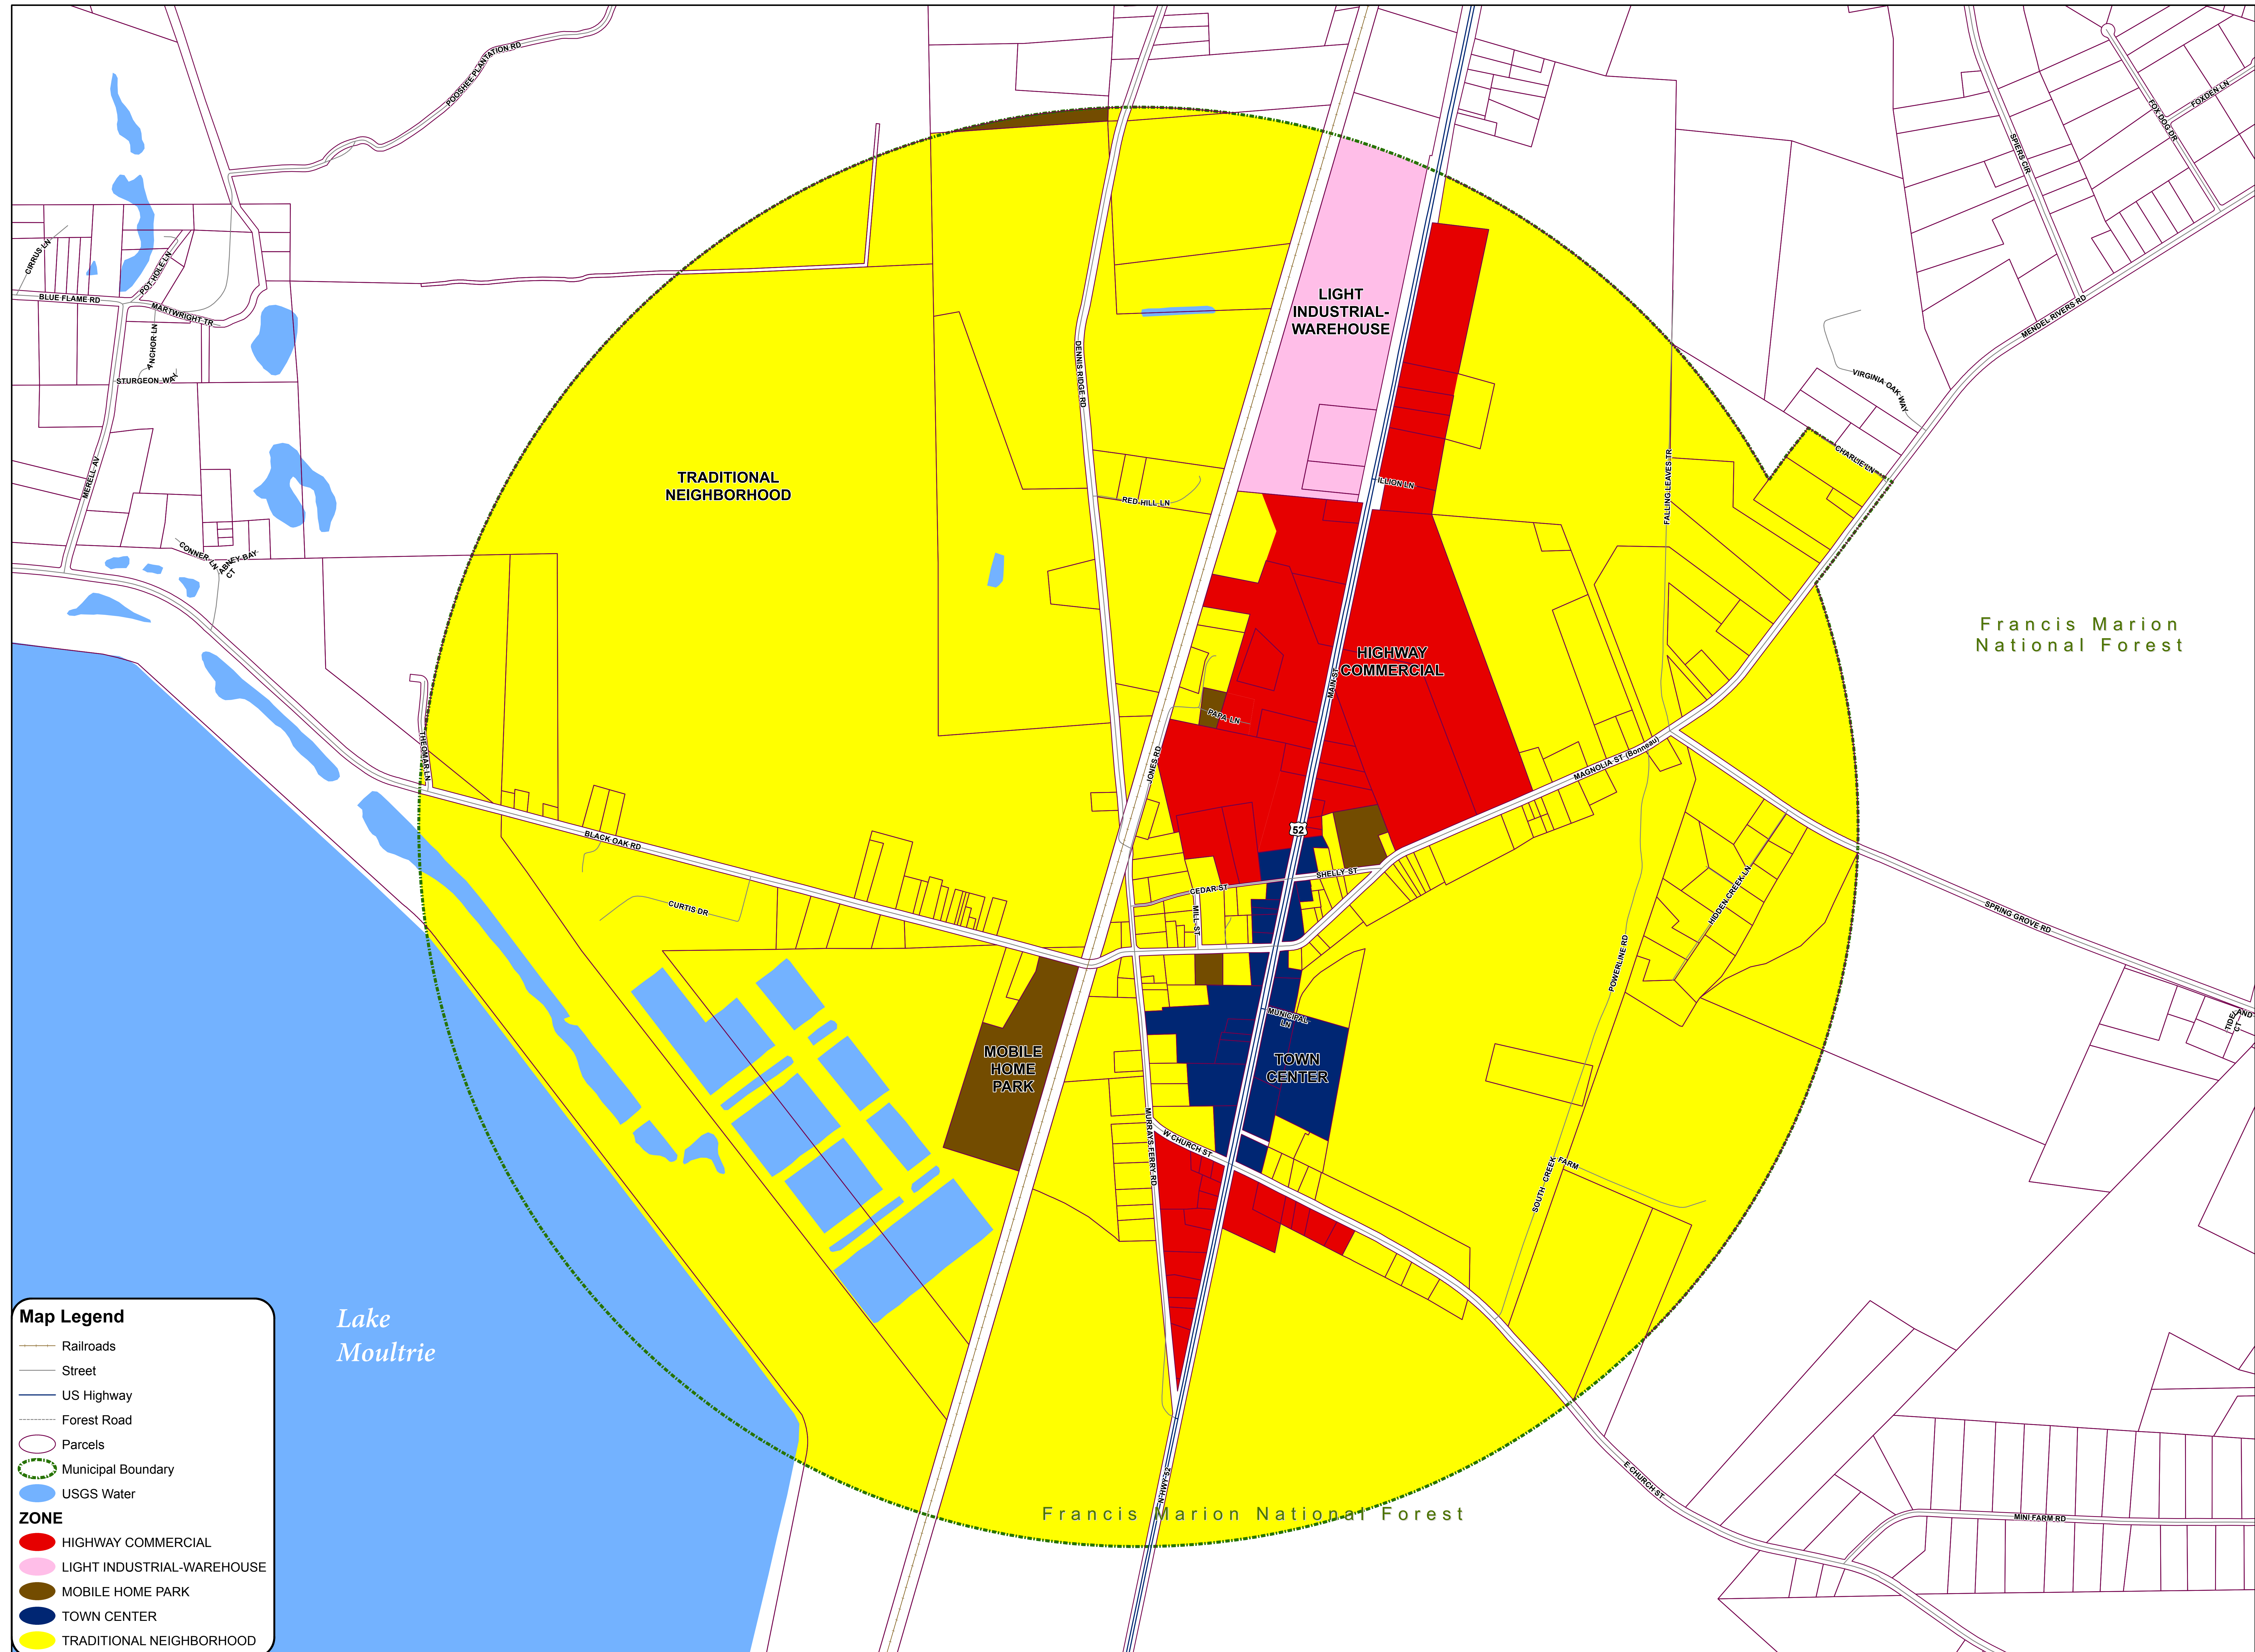

Town of Bonneau Zoning

Map Legend

- Railroads
- Street
- US Highway
- Forest Road
- Parcels
- Municipal Boundary
- USGS Water

ZONE

- HIGHWAY COMMERCIAL
- LIGHT INDUSTRIAL-WAREHOUSE
- MOBILE HOME PARK
- TOWN CENTER
- TRADITIONAL NEIGHBORHOOD

Berkeley County GIS Department
P.O. Box 4122
Moncks Corner, SC 29461
(843) 719-4047 | (843) 719-4190
12/20/2015