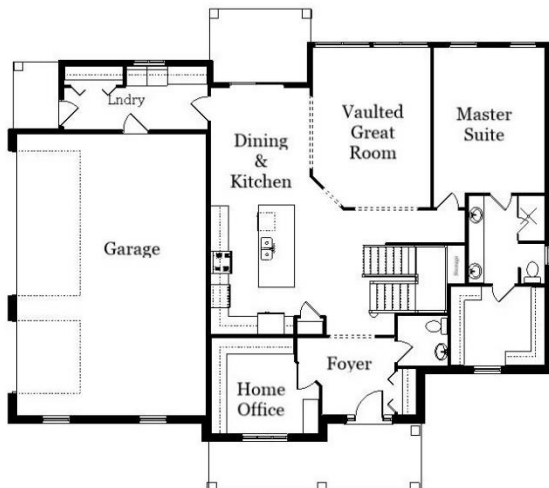

## Design + Build = Your Best Value

The **Kraus** Company  
DESIGN BUILD

248-972-5549

### South Shore 2585 Sq. Ft.

Copyright © 2021 Kraus Design Build  
All Rights Reserved