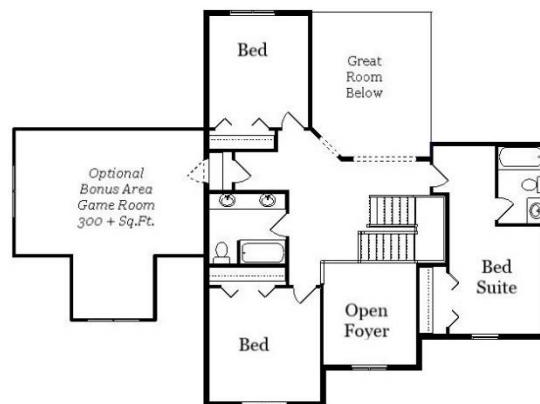

## Design + Build = Your Best Value

The **Kraus** Company  
DESIGN BUILD

248-972-5549

### South Shore 2585 Sq. Ft.

Copyright © 2021 Kraus Design Build  
All Rights Reserved