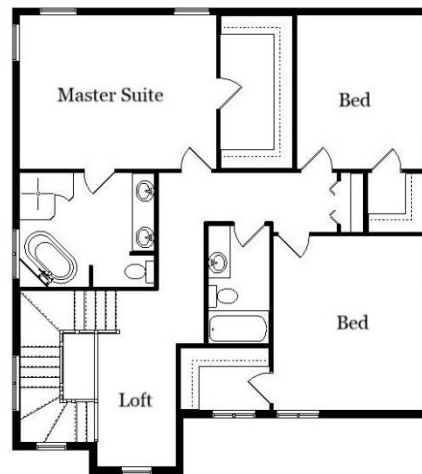

Your Land Your Style Your Home Your Way
Design + Build = Your Best Value

Sandycove North
2225 Sq. Ft.

Copyright © 2021 Kraus Design Build
All Rights Reserved

The **Kraus** Company
DESIGN BUILD

248-972-5549

Setting the New Standard

Your Land Your Style Your Home Your Way
Design + Build = Your Best Value

Sandycove II
2300 Sq. Ft.

Copyright © 2021 Kraus Design Build
All Rights Reserved

The **Kraus** Company
DESIGN BUILD