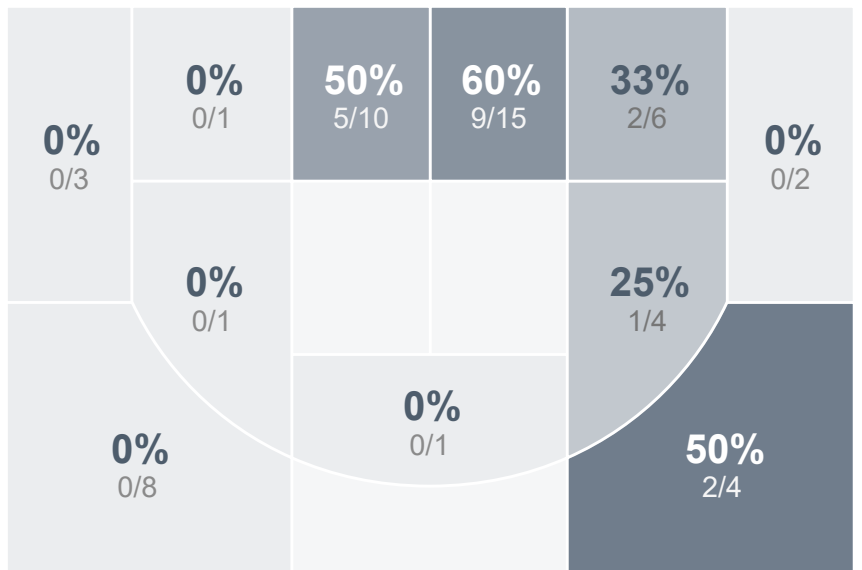

Watford City High School