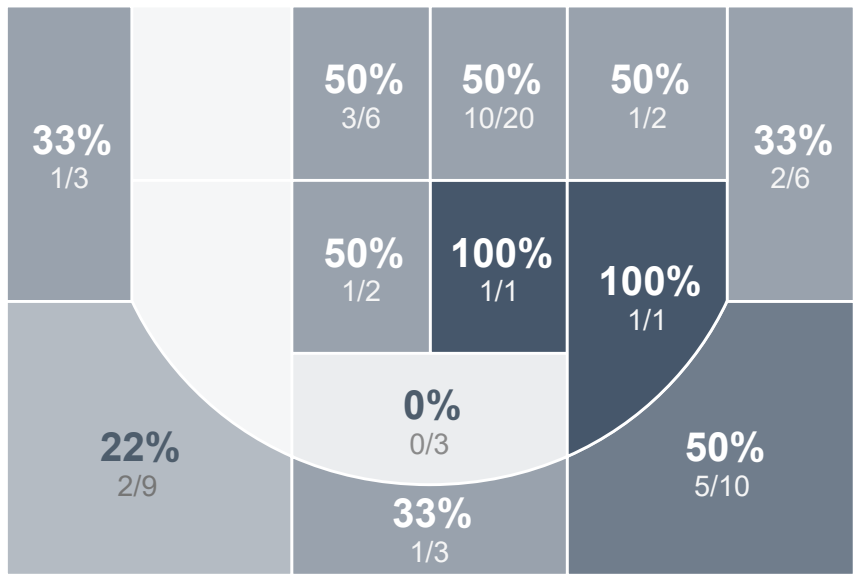

Girls Varsity Basketball