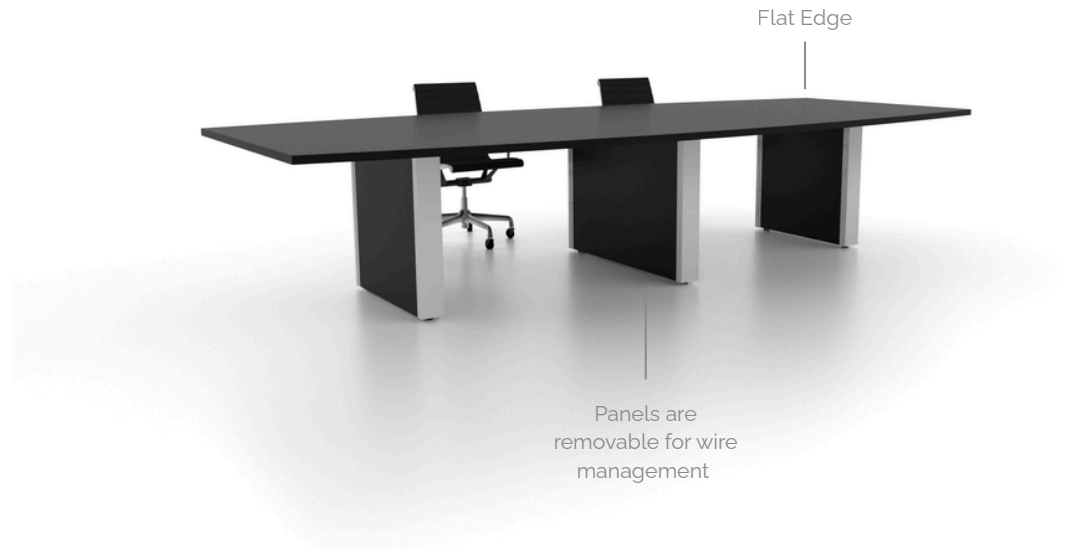

Flat & Knife Edges

Flat and Knife Edge options feature 3mm edge banding with a 1.25" thick tabletop. Both edge styles are available on all standard tabletop shapes.