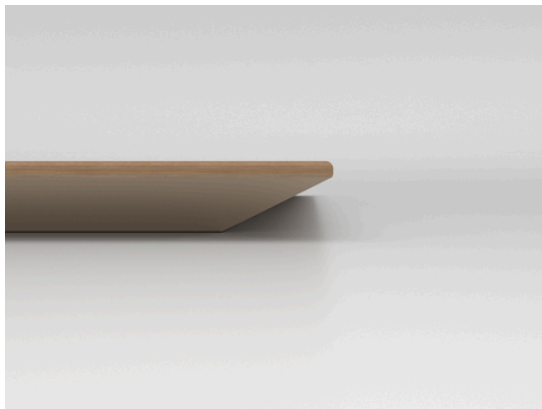

Knife Edge

Flat & Knife Edges

Flat and Knife Edge options feature 3mm edge banding with a 1.25" thick tabletop. Both edge styles are available on all standard tabletop shapes.