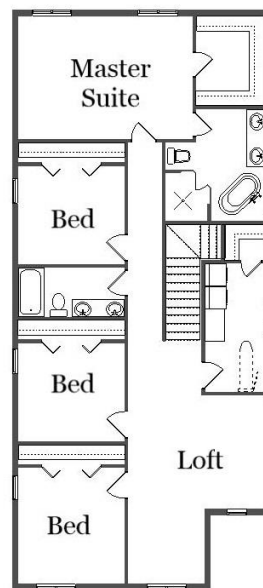

Your Land Your Style Your Home Your Way

Design + Build = Your Best Value

www.krausbuild.com

In Town 4003 FE
2425 Sq.Ft.
4 Bedroom

40' x 120' Lot

Copyright © 2018 Kraus Design
All Rights Reserved

The **Kraus** Company
DESIGN BUILD