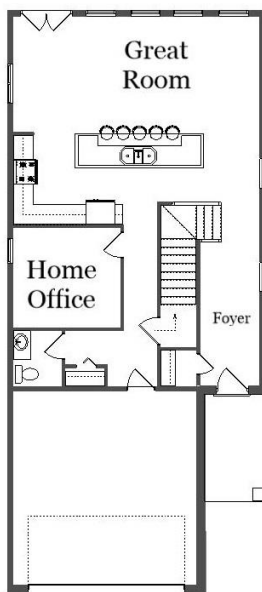

Your Land Your Style Your Home Your Way

Design + Build = Your Best Value

www.krausbuild.com

In Town 4003 FE
2425 Sq.Ft.
4 Bedroom

40' x 120' Lot

Copyright © 2018 Kraus Design
All Rights Reserved

The **Kraus** Company
DESIGN BUILD