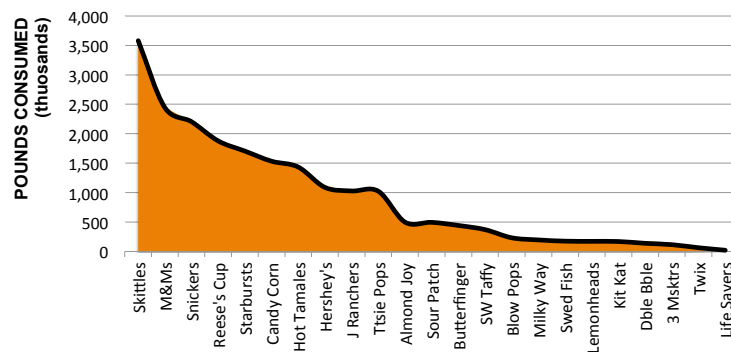

## AMERICA'S FAVORITE HALLOWEEN CANDY

TheCandyStore.com

State	Candy
1 Alabama	Twix
2 Alaska	Candy Corn
3 Arizona	Jolly Ranchers
4 Arkansas	Snickers
5 California	Skittles
6 Colorado	Twix
7 Connecticut	Almond Joy
8 Delaware	Life Savers
9 Florida	Snickers
10 Georgia	Jolly Ranchers
11 Hawaii	Skittles
12 Idaho	Candy Corn
13 Illinois	Kit Kat
14 Indiana	Hot Tamales
15 Iowa	Candy Corn
16 Kansas	Reese's Cups
17 Kentucky	Swedish Fish
18 Louisiana	Lemonheads
19 Maine	Sour Patch Kids
20 Maryland	Milky Way
21 Massachusetts	Sour Patch Kids
22 Michigan	Candy Corn
23 Minnesota	Tootsie Pops
24 Mississippi	Three Musketeers
25 Missouri	Milky Way

State	Candy
26 Montana	Dubble Bubble Gum
27 Nebraska	Salt Water Taffy
28 Nevada	Candy Corn
29 New Hampshire	Starburst
30 New Jersey	Skittles
31 New Mexico	Candy Corn
32 New York	Sour Patch Kids
33 North Carolina	M&Ms
34 North Dakota	Hot Tamales
35 Ohio	M&Ms
36 Oklahoma	Dubble Bubble Gum
37 Oregon	Reese's Cups
38 Pennsylvania	Skittles
39 Rhode Island	Candy Corn
40 South Carolina	Skittles
41 South Dakota	Starburst
42 Tennessee	Tootsie Pops
43 Texas	Reese's Cups
44 Utah	Jolly Ranchers
45 Vermont	Milky Way
46 Virginia	Hot Tamales
47 Washington	Salt Water Taffy
48 West Virginia	Blow Pops
49 Wisconsin	Butterfinger
50 Wyoming	Reese's Cups

**October 2020 ...** If you think you bought a lot of candy this halloween season, Americans munch on more than 21 million pounds of candy during the Halloween season. California, Texas and Arizona sweet tooth lead the way consuming more than 2.9 million, 2.7 million and 2.2 million pounds, respectively ..... And what is the most popular Halloween candy as of late? - Skittles (3.6 million pounds) followed by M&Ms (2.4 million pounds) and Snickers (2.2 million pounds).