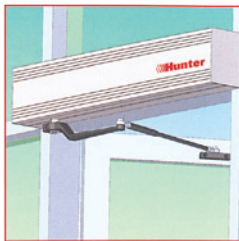

HANDICAP OPERATOR AUTOSWING

- Superior internal components provide the strength and durability needed for high frequency traffic
- Engineered to open doors for the disabled and elderly
- The one way clutch allows the door to be opened manually with incredible ease
- Concealed heavy duty adjustable door stop, therefore eliminating the need for external stops
- Adjustable heavy-duty spring and 1/8th horsepower motor
- Can be used to operate larger, heavier doors in windy conditions
- Requires only simple procedures for fast, trouble free installation and is easily retrofitted to existing doors or new construction without major renovations
- Canadian made and designed specifically for our weather conditions with a warranty of 2 years from date of manufacture
- Stocked header is 39" so that unit can be securely mounted to the door header in normal situations
- Requires 115VAC
- Includes Caution & Activations stickers
- **HA8:** Includes a cast iron, closed gearbox
- **HA8P:** Includes a plated, open gearbox
- Low profile model available with 4" header

LH PUSH

RH PULL

MFG #	HAND	DOOR	FINISH	EZ #
CLOSED GEARBOX				
HA8LH PULL39CLR	Left	Pull	Clear	090925
HA8LH PUSH39CLR	Left	Push	Clear	084998
HA8LH PUSH39DRKBRNZ	Left	Push	Dark Bronze	090923
HA8RH PULL39CLR	Right	Pull	Clear	090926
HA8RH PUSH39CLR	Right	Push	Clear	084997
HA8RH PUSH39DRKBRNZ	Right	Push	Dark Bronze	090924
OPEN GEARBOX				
HA8P LH PULL39CLR	Left	Pull	Clear	104905
HA8P LH PUSH39CLR	Left	Push	Clear	104901
HA8P LH PUSH39DRKBRNZ	Left	Push	Dark Bronze	104903
HA8P RH PULL39CLR	Right	Pull	Clear	104904
HA8P RH PUSH39CLR	Right	Push	Clear	104900
HA8P RH PUSH 39DRKBRNZ	Right	Push	Dark Bronze	104902

REPLACEMENT PARTS

W5 502C

W7 120

MFG #	DESCRIPTION	EZ #
3 AMP FUSE	Replacement Fuse	091035
PULL AND TRACK ASSEMBLY	Comp Assembly For HA8 DR Operator	102558
W5 502C	Replacement Cast Aluminum Push Arm	100845
W7 120	Replacement Control Panel	100289