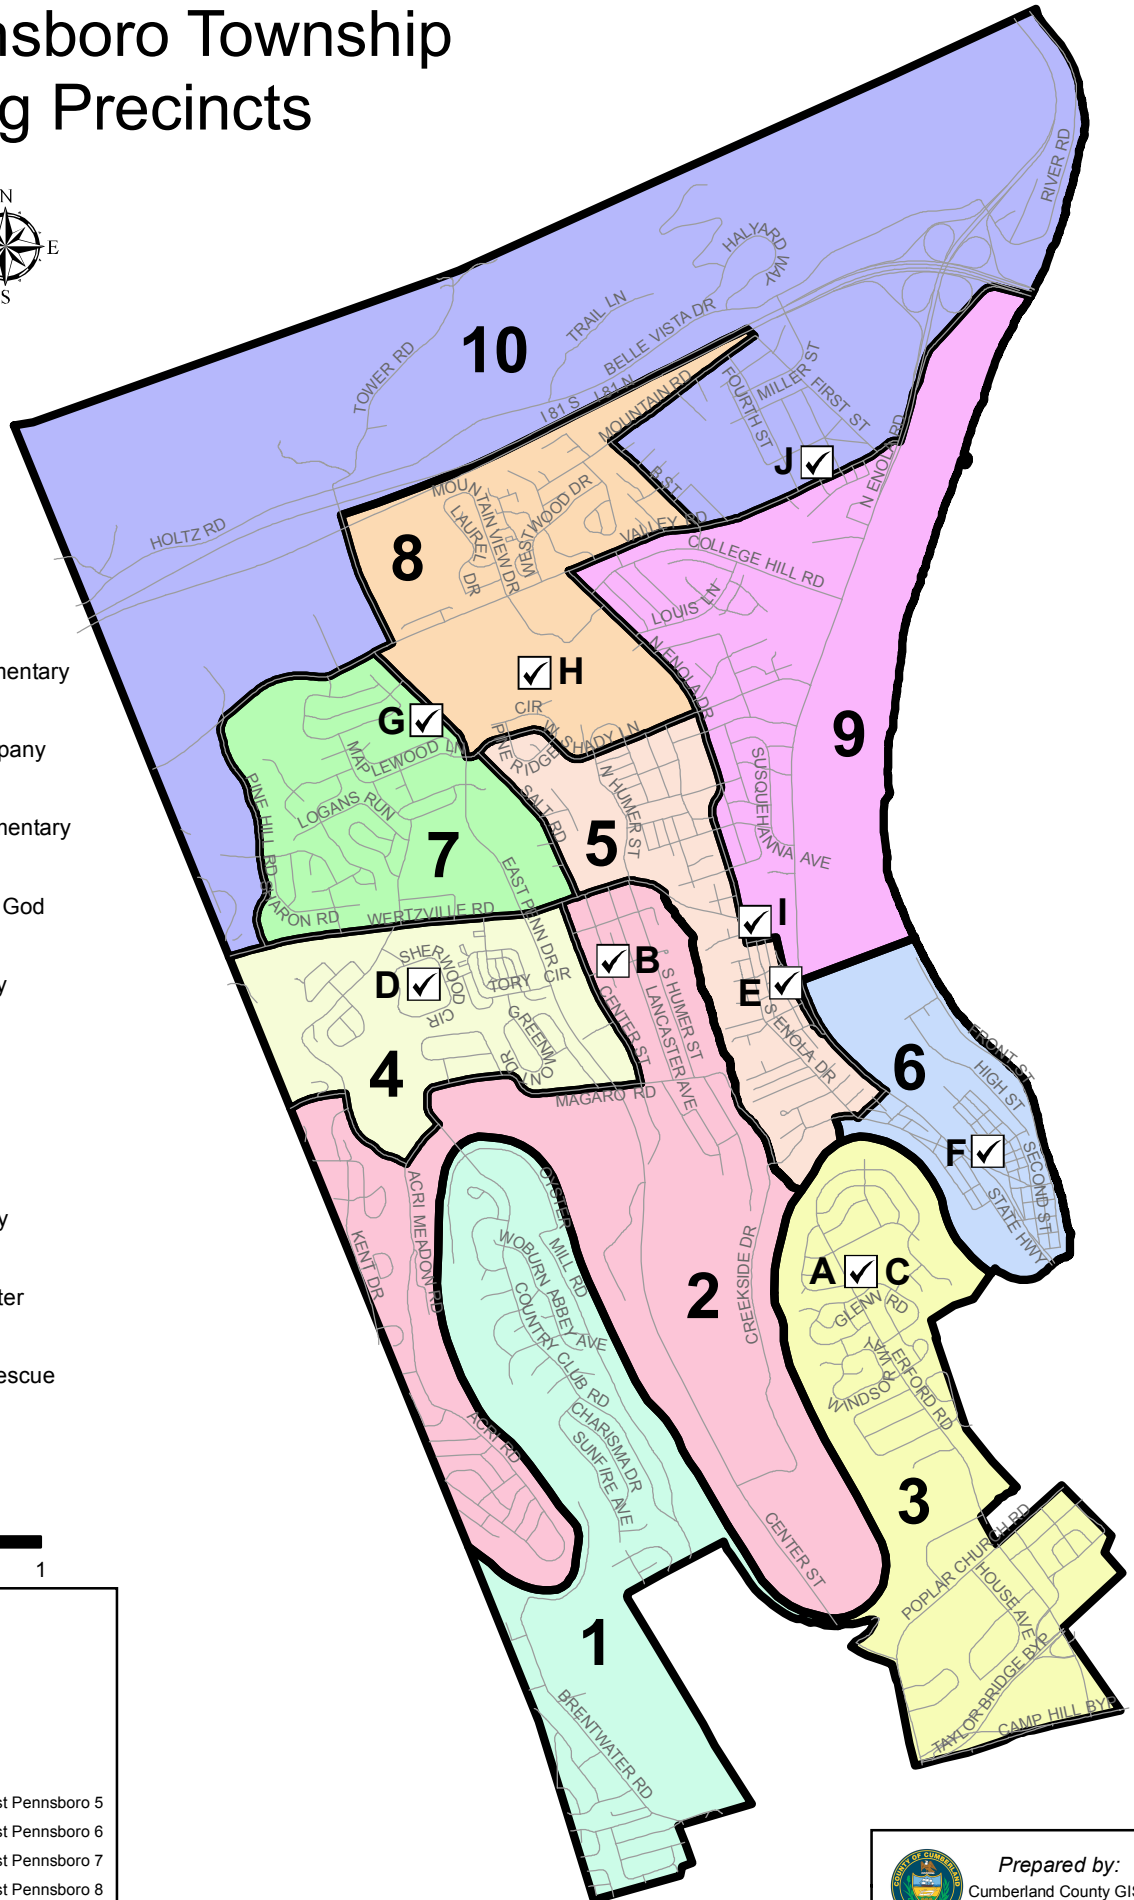

East Pennsboro Township Voting Precincts

- 1 (A): West Creek Hills Elementary
400 Erford Rd
- 2 (B): West Enola Fire Company
118 Chester Rd
- 3 (C): West Creek Hills Elementary
400 Erford Rd
- 4 (D): Enola First Church of God
9 Sherwood Dr
- 5 (E): Midway Fire Company
17 E Manor Ave
- 6 (F): Goodwill Fire Co #1
Third & Abolition St
- 7 (G): Our Lady of Lourdes
225 Salt Rd
- 8 (H): East Penn Elementary
840 Panther Parkway
- 9 (I): East Penn Senior Center
98 S Enola Dr
- 10 (J): Northeast Fire and Rescue
202 Third St

Map Scale = 1:38,000

Legend

- Polling Place
- Roads
- ▭** Precinct Boundaries

Voting Precincts

 East Pennsboro 1	 East Pennsboro 5
 East Pennsboro 10	 East Pennsboro 6
 East Pennsboro 2	 East Pennsboro 7
 East Pennsboro 3	 East Pennsboro 8
 East Pennsboro 4	 East Pennsboro 9