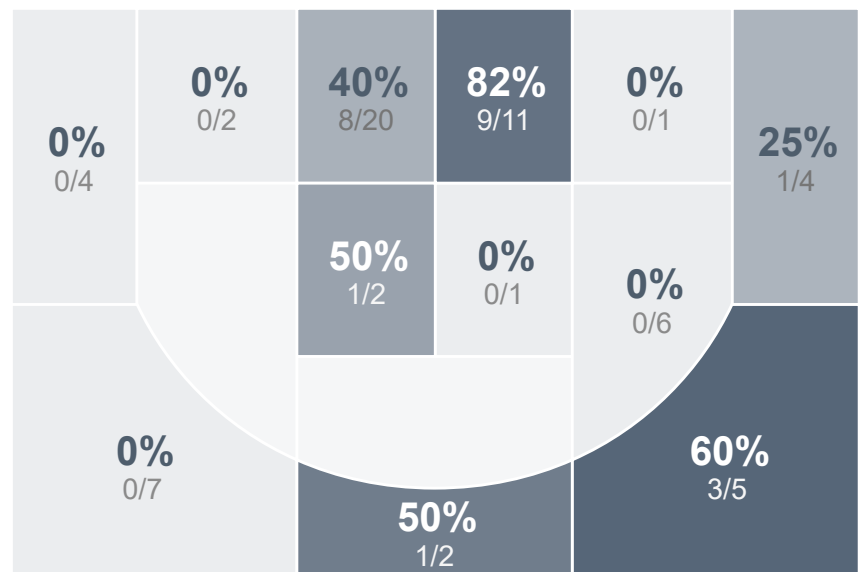

Minot High School