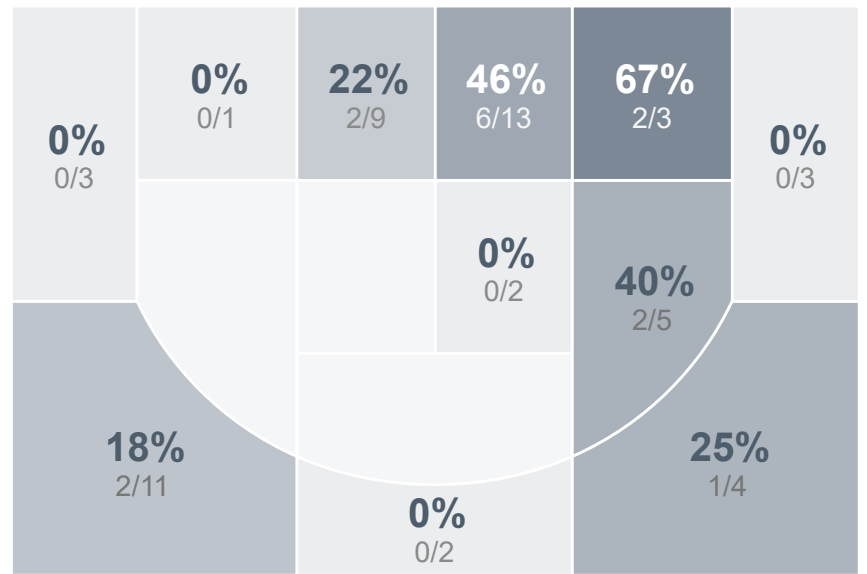

Girls' Varsity Basketball