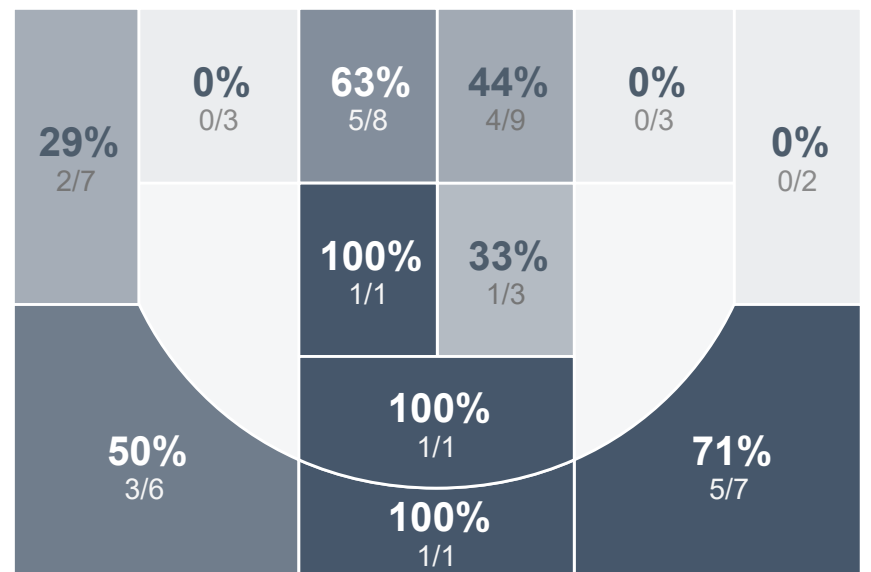

Mandan High School