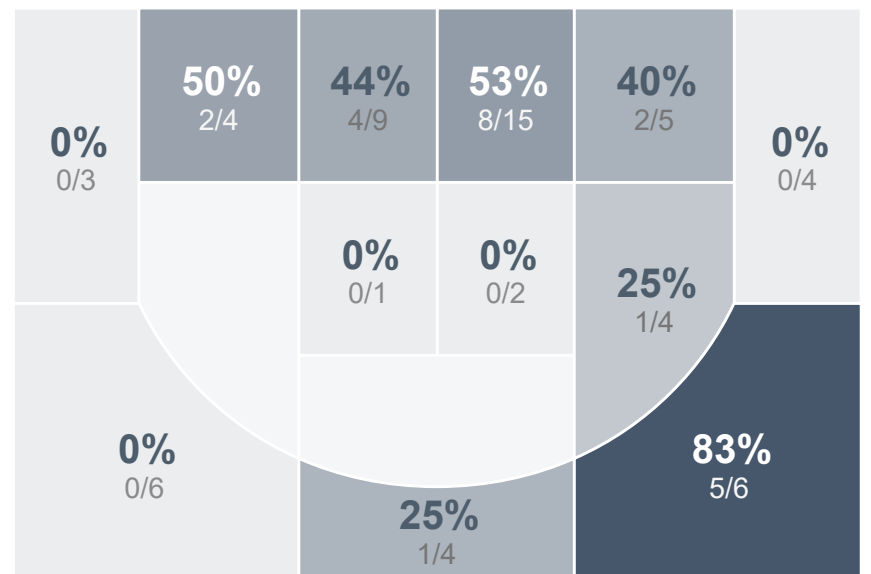

Girls Varsity Basketball