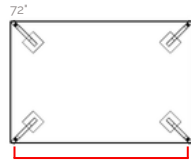

Trail
conference

72" - 96"

120" - 144"

168" - 192"

216" - 240"

Tabletop Sizes

Trail table is available in widths ranging from 72" to 240" and depths from 48" to 60". For more information, please reach out to Cornerstone Furniture.

Features

- Power/data Integration. Includes wire management tracks.
- Option for wire holes in leg.
- 1.5" x 3" leg size
- Option for casters.
- Top options include glass, quartz, solid surface, veneer, and laminate.
- Standard seated height is 29", which includes a 1-1/4" thick top.
- Option for taller and shorter heights.

Leg Spacing

4 Legs

6 Legs

8 Legs

10 Legs

Rectangle (RE)

Tabletop Shapes

Tabletop Shapes for Trail include standard Rectangle. Engineered to maintain optimal proportions and functionality across various sizes.