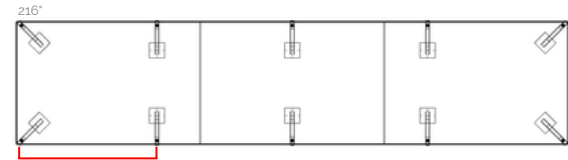

Features

- Power/data Integration. Includes wire management tracks.
- Option for wire holes in leg.
- 1.5" x 3" leg size
- Option for casters.
- Top options include glass, quartz, solid surface, veneer, and laminate.
- Standard seated height is 29", which includes a 1-1/4" thick top.
- Option for taller and shorter heights.

Leg Spacing

4 Legs

6 Legs

8 Legs

10 Legs

Rectangle (RE)

Tabletop Shapes

Tabletop Shapes for Trail include standard Rectangle. Engineered to maintain optimal proportions and functionality across various sizes.