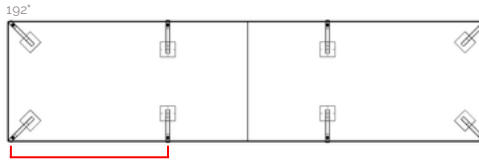

Features

- Power/data Integration. Includes wire management tracks.
- Option for wire holes in leg.
- 1.5" x 3" leg size
- Option for casters.
- Top options include glass, quartz, solid surface, veneer, and laminate.
- Standard seated height is 29", which includes a 1-1/4" thick top.
- Option for taller and shorter heights.

Leg Spacing

4 Legs

6 Legs

8 Legs

10 Legs

Rectangle (RE)

Tabletop Shapes

Tabletop Shapes for Trail include standard Rectangle. Engineered to maintain optimal proportions and functionality across various sizes.

Flat Edge

Knife Edge

Flat & Knife Edges

Flat and Knife Edge options feature 3mm edge banding with a 1.25" thick tabletop. Both edge styles are available on all standard tabletop shapes.

Interlink

Interlink | Under Table