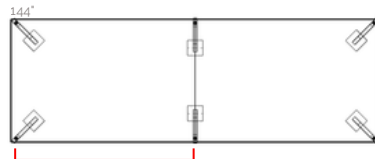

Trail
conference

72" - 96"

120" - 144"

168" - 192"

216" - 240"

Tabletop Sizes

Trail table is available in widths ranging from 72" to 240" and depths from 48" to 60". For more information, please reach out to Cornerstone Furniture.

Features

- Power/data Integration. Includes wire management tracks.
- Option for wire holes in leg.
- 1.5" x 3" leg size
- Option for casters.
- Top options include glass, quartz, solid surface, veneer, and laminate.
- Standard seated height is 29", which includes a 1-1/4" thick top.
- Option for taller and shorter heights.

Leg Spacing

4 Legs

6 Legs

8 Legs

10 Legs

Rectangle (RE)

Tabletop Shapes

Tabletop Shapes for Trail include standard Rectangle. Engineered to maintain optimal proportions and functionality across various sizes.