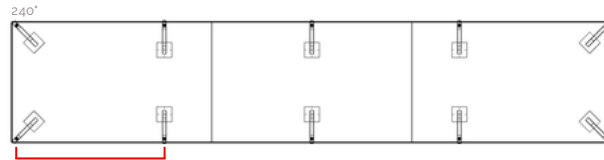

Features

- Power/data Integration. Includes wire management tracks.
- Option for wire holes in leg.
- 1.5" x 3" leg size
- Option for casters.
- Top options include glass, quartz, solid surface, veneer, and laminate.
- Standard seated height is 29", which includes a 1-1/4" thick top.
- Option for taller and shorter heights.

Leg Spacing

4 Legs

6 Legs

8 Legs

10 Legs

Rectangle (RE)

Tabletop Shapes

Tabletop Shapes for Trail include standard Rectangle. Engineered to maintain optimal proportions and functionality across various sizes.