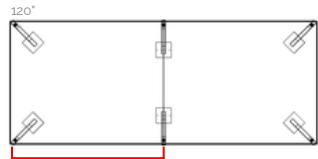

Features

- Power/data Integration. Includes wire management tracks.
- Option for wire holes in leg.
- 1.5" x 3" leg size
- Option for casters.
- Top options include glass, quartz, solid surface, veneer, and laminate.
- Standard seated height is 29", which includes a 1-1/4" thick top.
- Option for taller and shorter heights.

Leg Spacing

4 Legs

6 Legs

8 Legs

10 Legs

Rectangle (RE)

Tabletop Shapes

Tabletop Shapes for Trail include standard Rectangle. Engineered to maintain optimal proportions and functionality across various sizes.