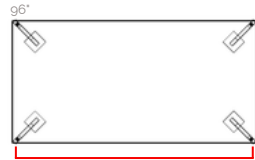

Features

- Power/data Integration. Includes wire management tracks.
- Option for wire holes in leg.
- 1.5" x 3" leg size
- Option for casters.
- Top options include glass, quartz, solid surface, veneer, and laminate.
- Standard seated height is 29", which includes a 1-1/4" thick top.
- Option for taller and shorter heights.

Leg Spacing

4 Legs