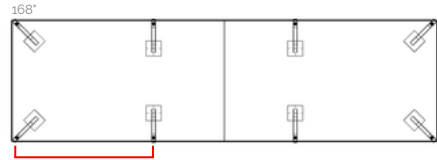

Features

- Power/data Integration. Includes wire management tracks.
- Option for wire holes in leg.
- 1.5" x 3" leg size
- Option for casters.
- Top options include glass, quartz, solid surface, veneer, and laminate.
- Standard seated height is 29", which includes a 1-1/4" thick top.
- Option for taller and shorter heights.

Leg Spacing

4 Legs

6 Legs

8 Legs

10 Legs

Rectangle (RE)

Tabletop Shapes

Tabletop Shapes for Trail include standard Rectangle. Engineered to maintain optimal proportions and functionality across various sizes.