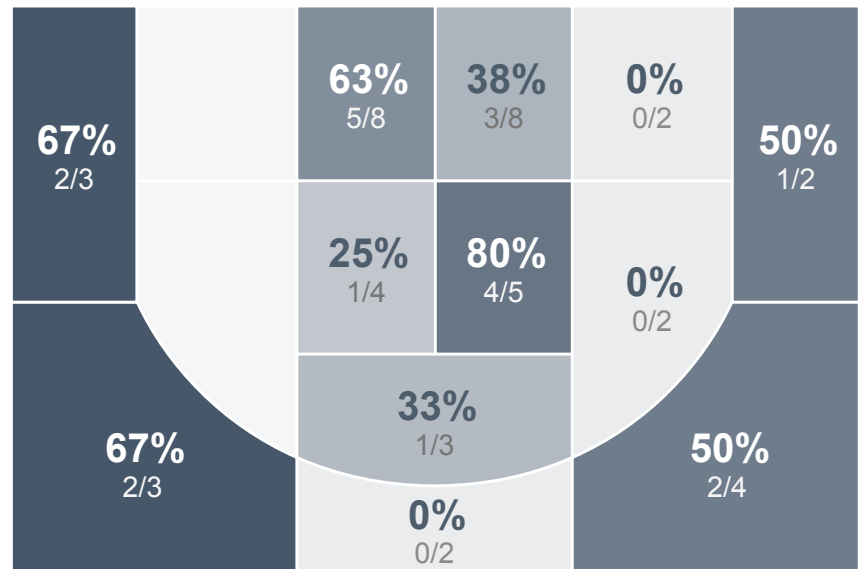

St. Mary's Central High School