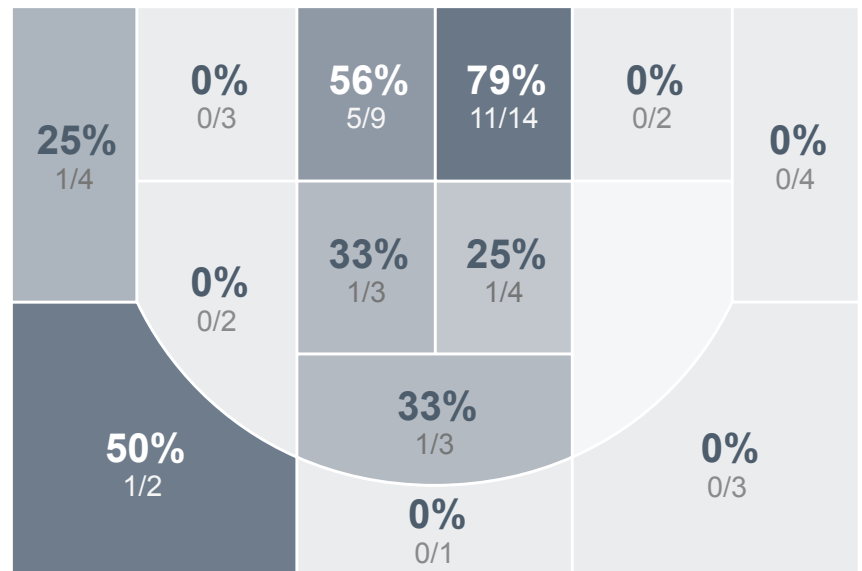

Boys Varsity Basketball