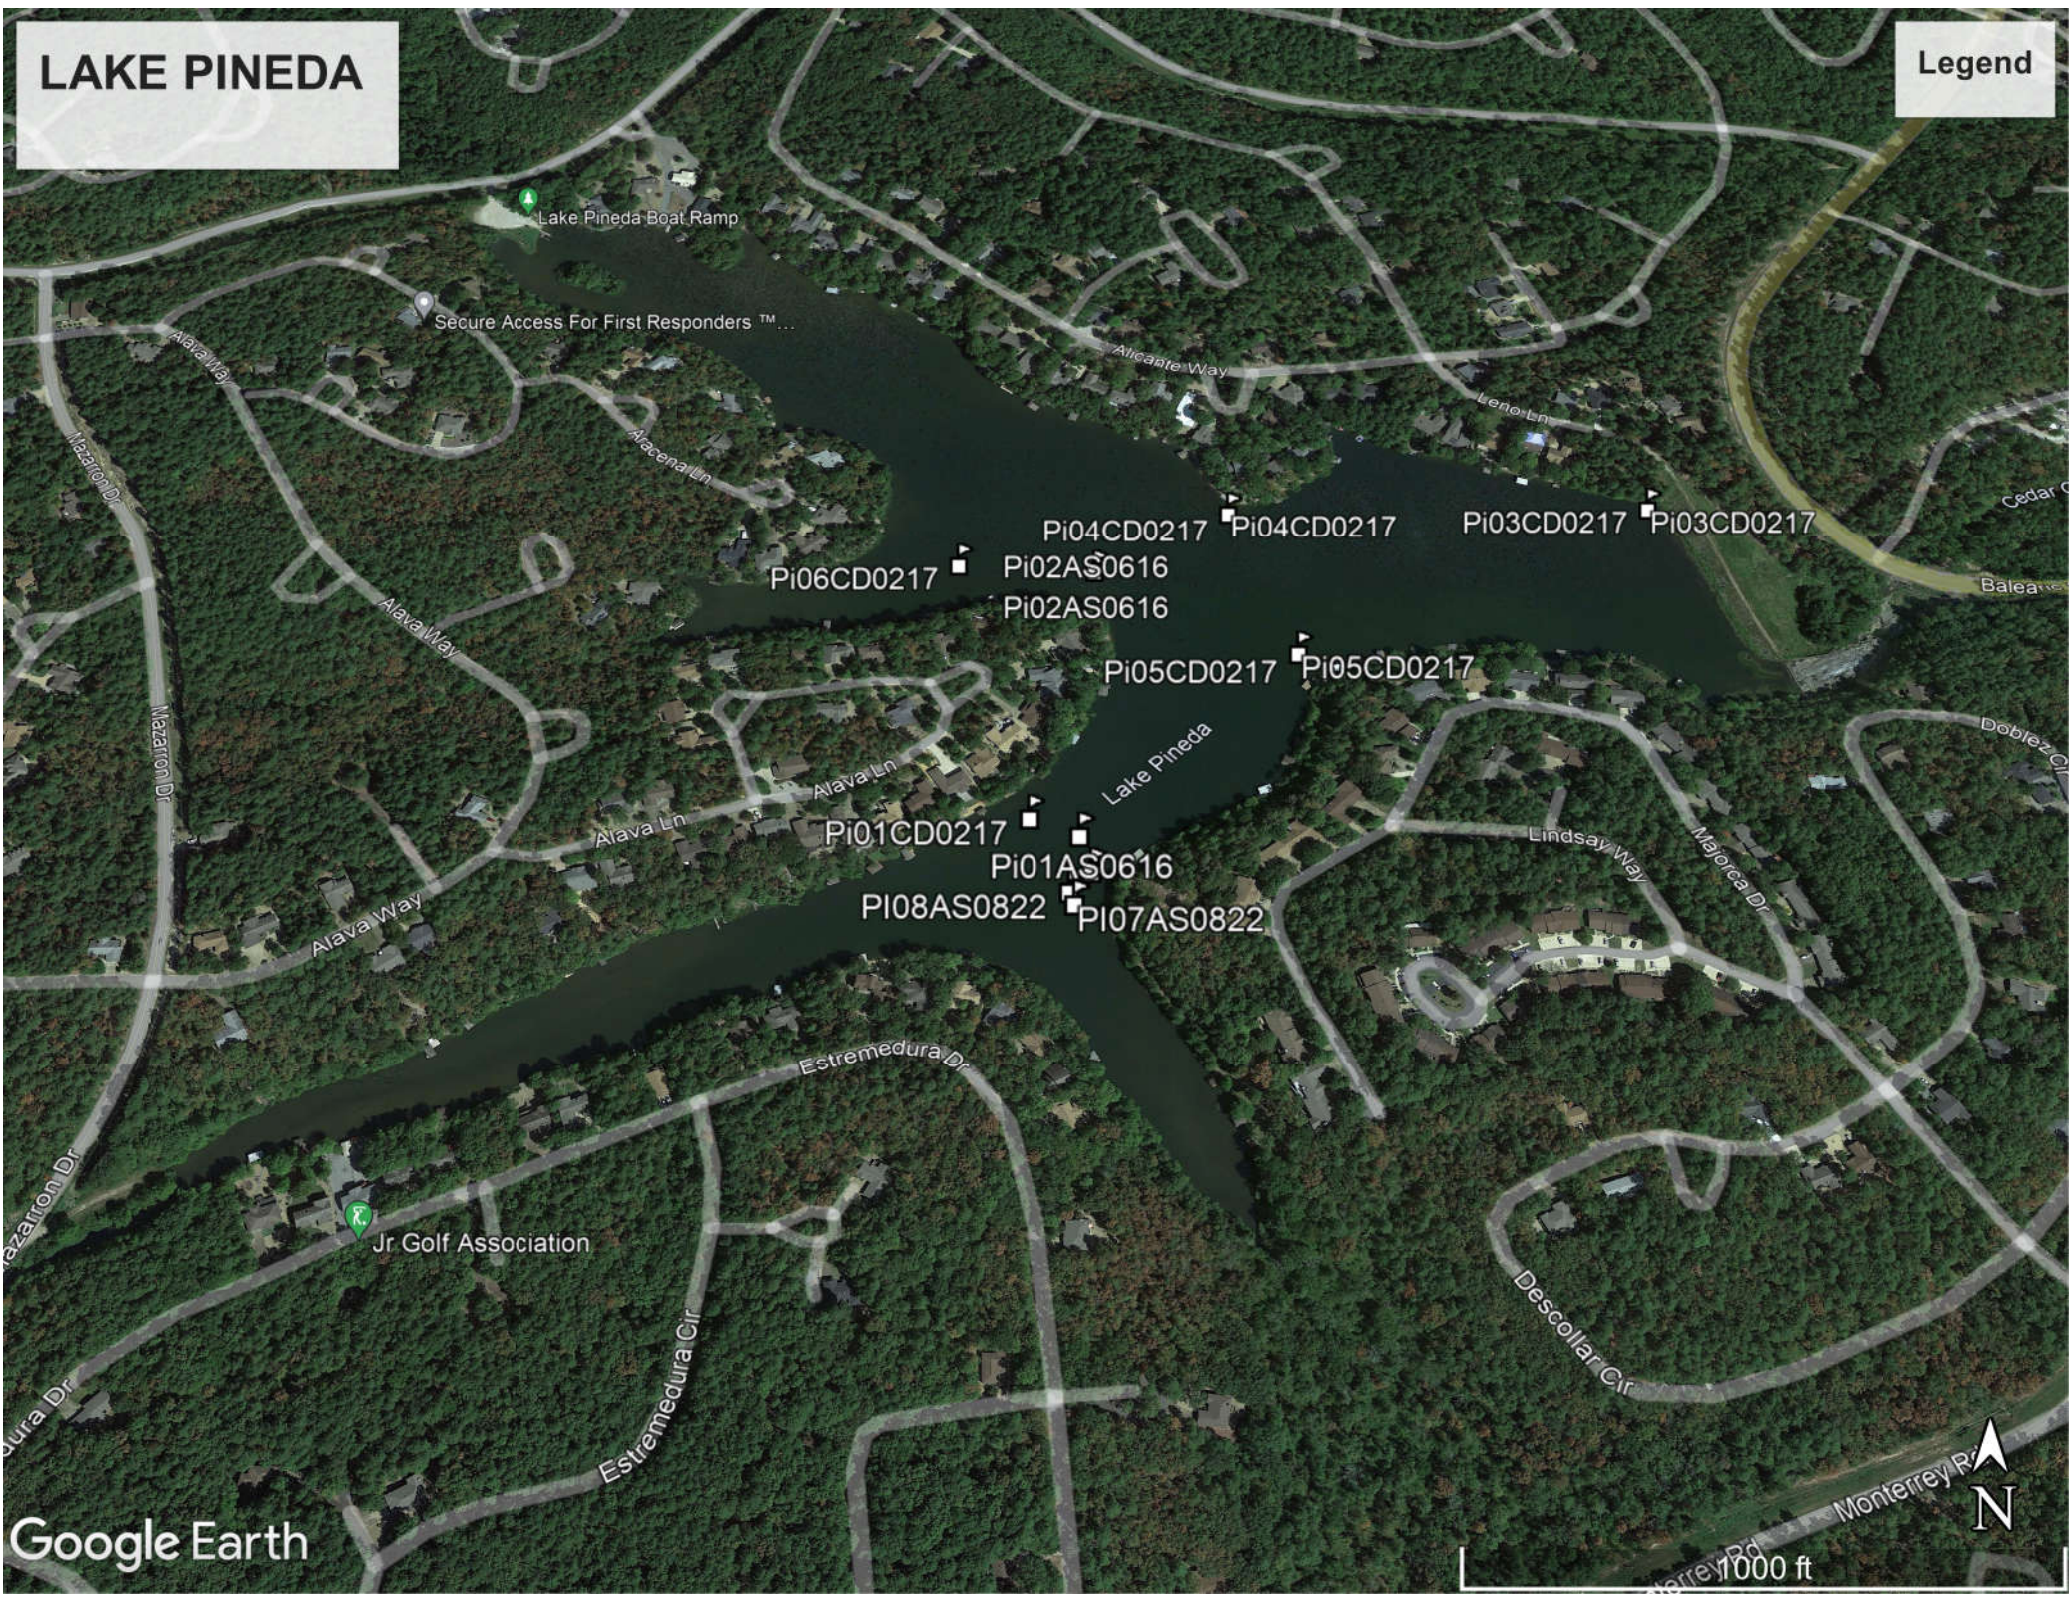

LAKE PINEDA

Legend

Name	Lattuide	Longitude
PI01CD0217	N34°38.531'	W092°59.624'
PI01AS0616	N34°38.508'	W092°59.599'
PI02CD0217	N34°38.523'	W092°59.604'
PI02AS0616	N34°38.643'	W092°59.595'
PI03CD0217	N34°38.674'	W092°59.341'
PI04CD0217	N34°38.671'	W092°59.534'
PI05CD0217	N34°38.603'	W092°59.507'
PI06CD0217	N34°38.646'	W092°59.656'
PI07AS0822	N34°38.495'	W092°59.606'
PI08AS0822	N34°38.500'	W092°59.608'