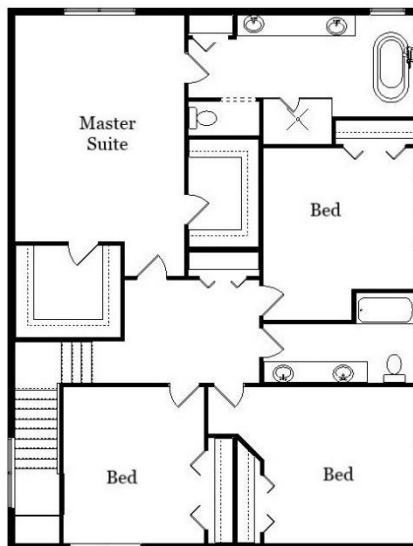

Your Land Your Style Your Home Your Way

Design + Build = Your Best Value

In Town 5049 FE
2800 Sq. Ft.

Copyright © 2021 Kraus Design Build
All Rights Reserved

The **Kraus** Company
DESIGN BUILD

248-972-5549