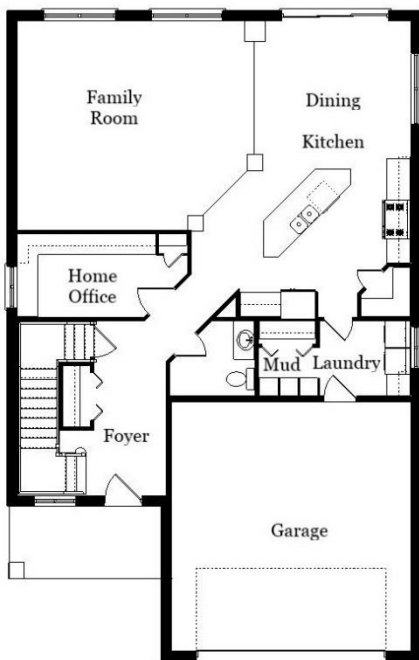

Your Land Your Style Your Home Your Way

Design + Build = Your Best Value

In Town 5049 FE
2800 Sq. Ft.

Copyright © 2021 Kraus Design Build
All Rights Reserved

The **Kraus** Company
DESIGN BUILD

248-972-5549