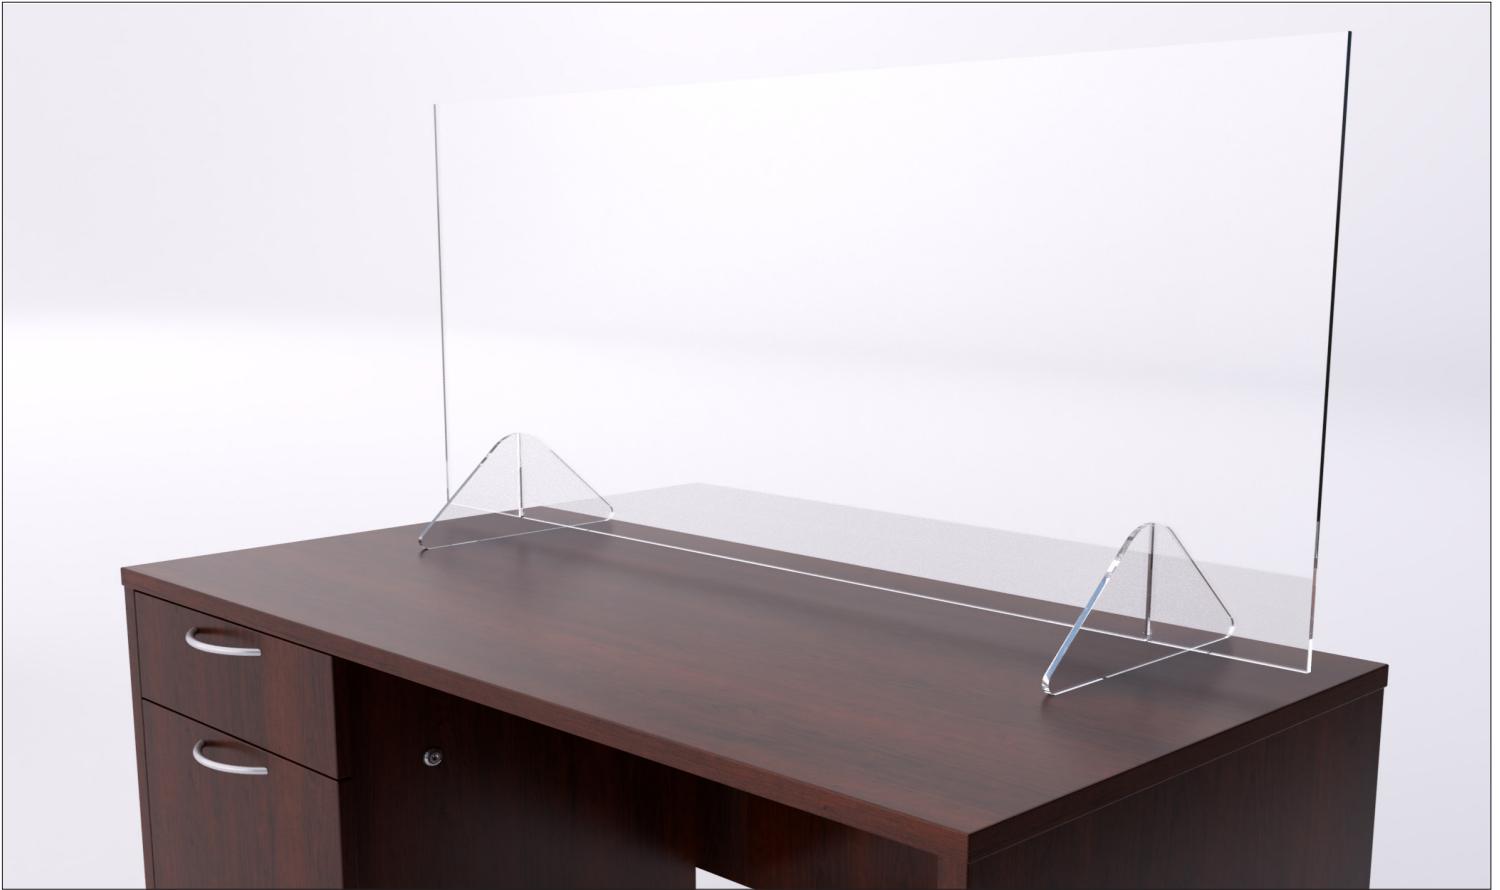

CLEAR ACRYLIC SHIELD BARRIER WITH 12" FEET

W X H	CODE	LIST PRICE
30" x 24"	PPEFMSG2430	$233
36" x 24"	PPEFMSG2436	$295
48" x 24"	PPEFMSG2448	$326
60" x 24"	PPEFMSG2460	$440
66" x 24"	PPEFMSG2466	$450
72" x 24"	PPEFMSG2472	$465