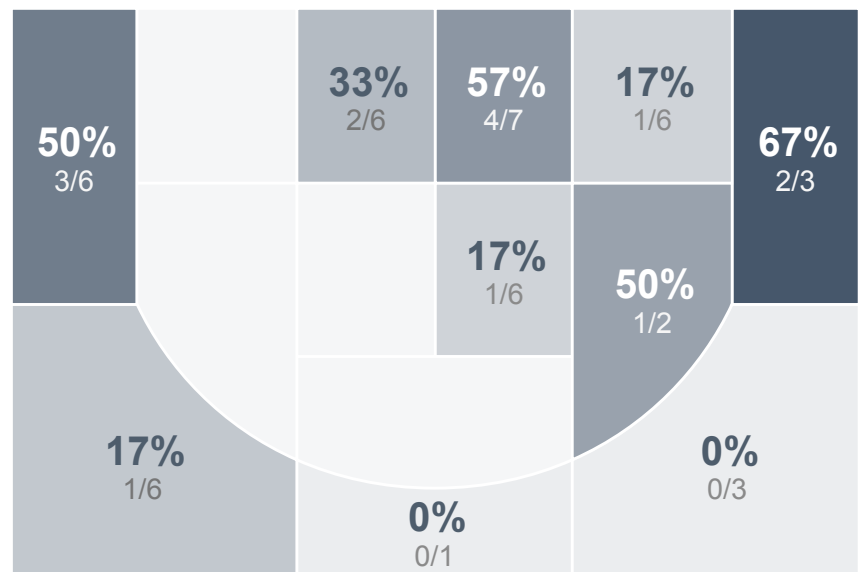

Bismarck Legacy High School