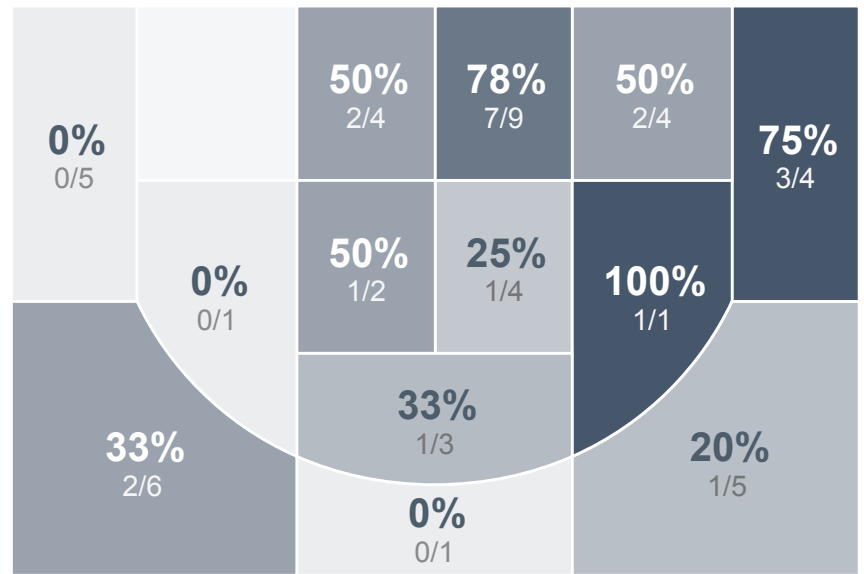

Boys Varsity Basketball