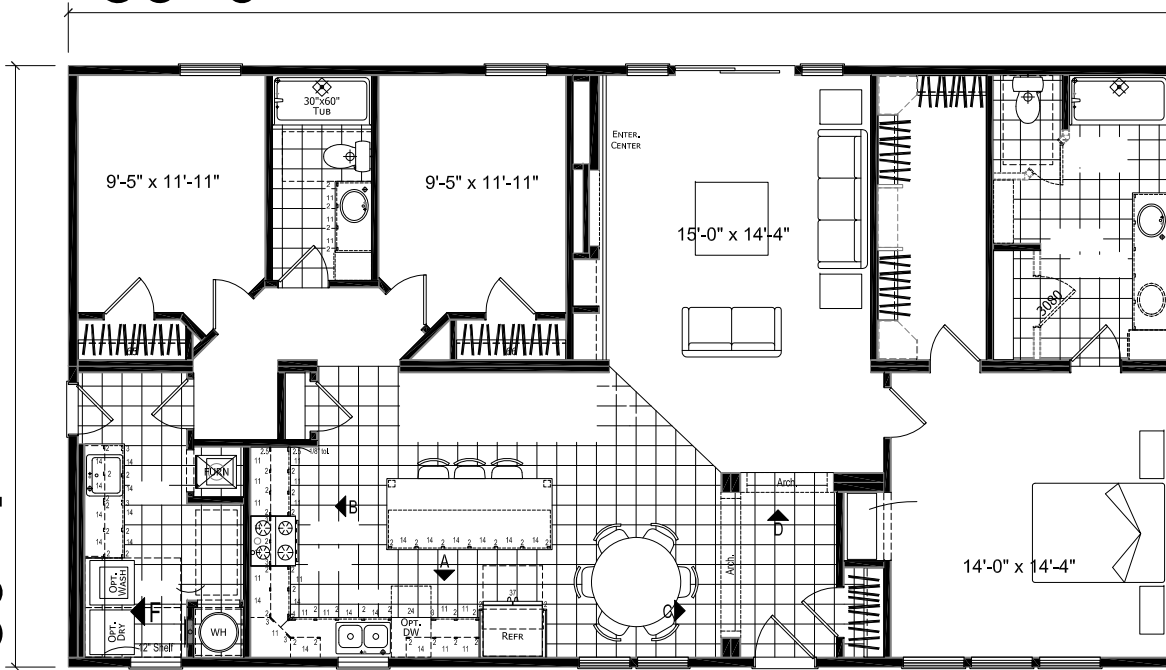

PONDEROSA

56'-0"

30'-4"

56 Version - 3 Bedrooms & 2 Bath w/ Front Laundry, Standard Kitchen and M. Bath