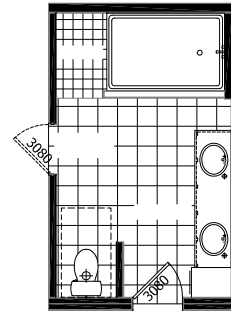

PONDEROSA

56'-0"

30'-4"

56 Version - 3 Bedrooms & 2 Bath w/ Front Laundry, Standard Kitchen and M. Bath