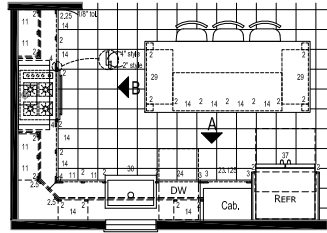

PONDEROSA

56'-0"

30'-4"

56 Version - 3 Bedrooms & 2 Bath w/ Front Laundry, Standard Kitchen and M. Bath