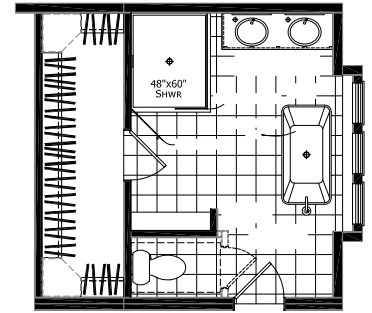

PONDEROSA

56'-0"

30'-4"

56 Version - 3 Bedrooms & 2 Bath w/ Front Laundry, Standard Kitchen and M. Bath