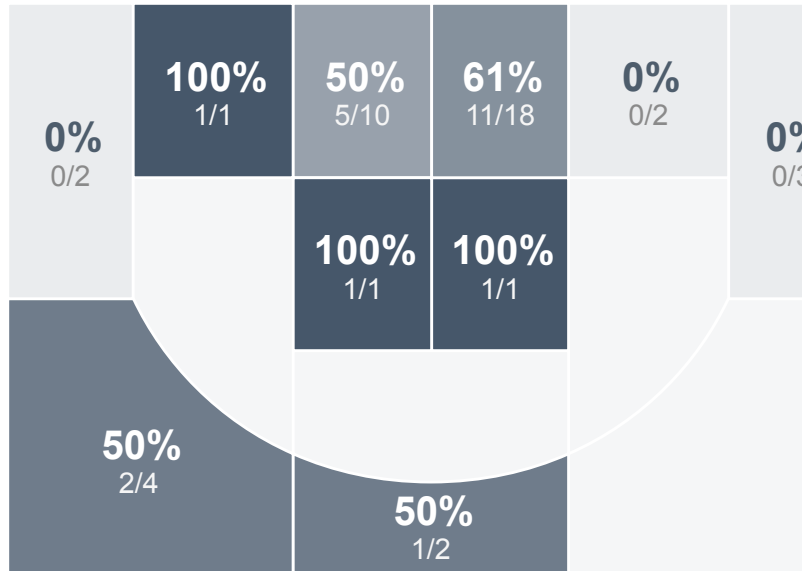

Team Stats

	SMCHS	SFHS
FG Made/Attempted	23/45	21/57
Field Goal %	51.1%	36.8%
Effective Field Goal %	54.4%	39.5%
2FG Made/Attempted	20/34	18/45
2FG %	58.8%	40.0%
3FG Made/Attempted	3/11	3/12
3FG %	27.3%	25.0%
FT Made/Attempted	26/28	12/21
Free Throw %	92.9%	57.1%
Points Per Possession	1.11	0.81
Transition Points	12	3
Points Off Turnovers	17	13
Second Chance Points	7	20
Points in the Paint	36	32
Offensive Rebounds	9	19
Defense Rebounds	19	12
Assists	1	10
Deflections	12	6
Steals	10	10
Blocks	1	2
Turnovers	18	22
Personal Fouls	19	20
Charges Taken	1	0

St. Mary's Central