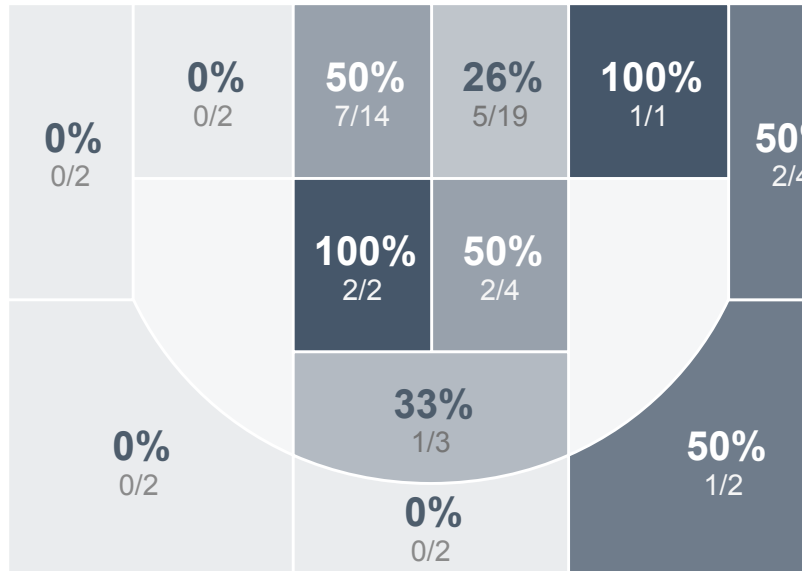

St. Francis High