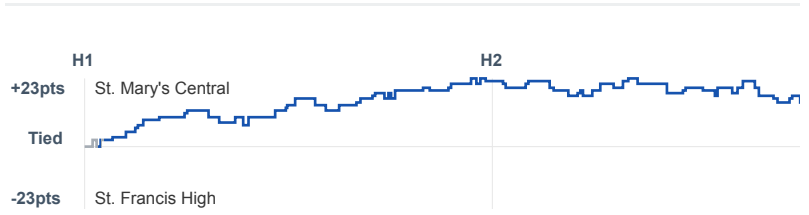

Box Score Report

St. Mary's Central vs St. Francis High - Dec 29, 2017 - W 75-58

Period Stats

	1	2	
SMCHS	43	32	75
SFHS	21	36	58

* This score was manually entered on your schedule.

Run Graph

Team Stats

	SMCHS	SFHS
FG Made/Attempted	23/45	21/57
Field Goal %	51.1%	36.8%
Effective Field Goal %	54.4%	39.5%
2FG Made/Attempted	20/34	18/45
2FG %	58.8%	40.0%
3FG Made/Attempted	3/11	3/12
3FG %	27.3%	25.0%
FT Made/Attempted	26/28	12/21
Free Throw %	92.9%	57.1%
Points Per Possession	1.11	0.81
Transition Points	12	3
Points Off Turnovers	17	13
Second Chance Points	7	20
Points in the Paint	36	32
Offensive Rebounds	9	19
Defense Rebounds	19	12
Assists	1	10
Deflections	12	6
Steals	10	10
Blocks	1	2
Turnovers	18	22
Personal Fouls	19	20
Charges Taken	1	0