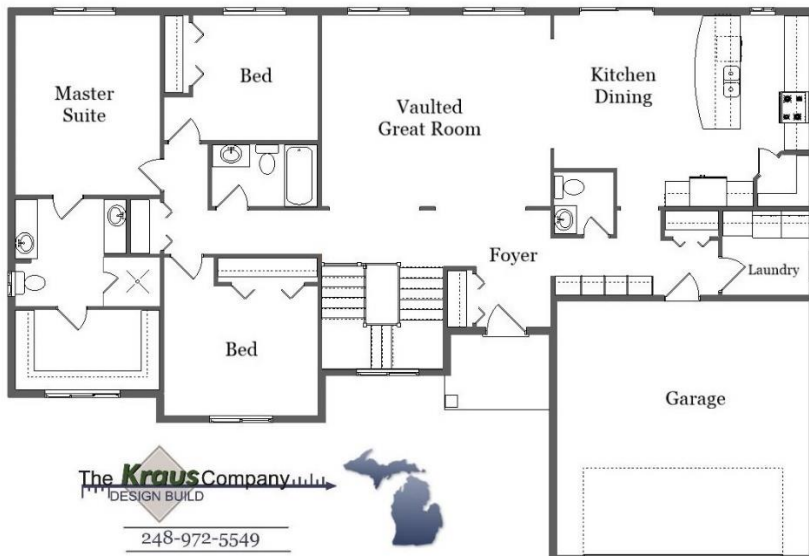

Your Land Your Style Your Home Your Way

Design + Build = Your Best Value

Affordable Value Lifestyle Design Series

[www.krausbuild.com](http://www.krausbuild.com)

**Trumbull LS**  
**1830 Sq.Ft.**

Copyright © 2017 Kraus Design Build  
All Rights Reserved

The **Kraus** Company  
DESIGN BUILD  
248-972-5549

Setting the New Standard