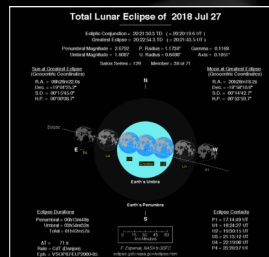

What is also unique about the Bull's Eye Central Blood Moon is that it will occur in the constellation of Capricorn near the throat area. As many celestial researchers attest to, a Blood Moon is a bad omen for Israel. If this is the case, then this time could see a profound beginning of a 'slaughter' as the Blood Moon near the throat of Capricorn, the Goat would see as its throat being slit and bleeding out like a slaughter of a sacrifice upon an altar. Could this time thus correlate to the time the AntiChrist that may very well be on the scene at that time issue to have the Temple sacrifices halted and begin the wholesale slaughter of the Jews and Christian's that come to commitment to Jesus after the Rapture?