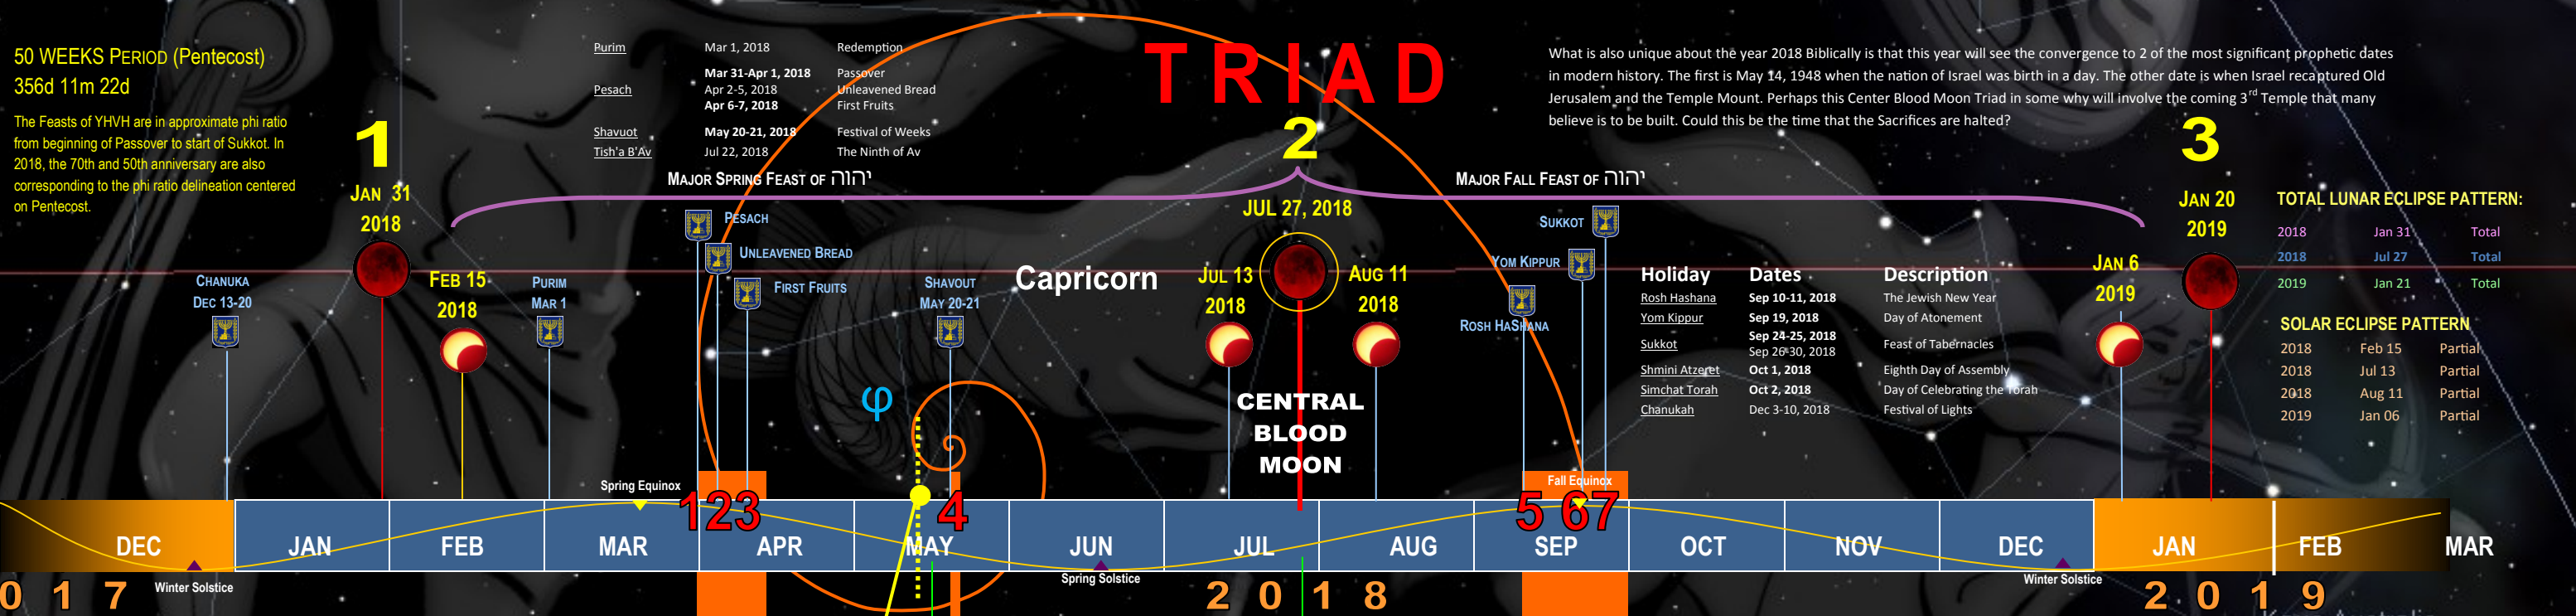

50 WEEKS PERIOD (Pentecost)
356d 11m 22d

The Feasts of YHWH are in approximate phi ratio from beginning of Passover to start of Sukkot. In 2018, the 70th and 50th anniversary are also corresponding to the phi ratio delineation centered on Pentecost.

Purim Mar 1, 2018 Redemption
Pesach Mar 31-Apr 1, 2018 Passover
Apr 2-5, 2018 Unleavened Bread
Apr 6-7, 2018 First Fruits
Shavuot May 20-21, 2018 Festival of Weeks
Tish'a B'Av Jul 22, 2018 The Ninth of Av

TRIAD

What is also unique about the year 2018 Biblically is that this year will see the convergence to 2 of the most significant prophetic dates in modern history. The first is May 14, 1948 when the nation of Israel was birth in a day. The other date is when Israel recaptured Old Jerusalem and the Temple Mount. Perhaps this Center Blood Moon Triad in some way will involve the coming 3rd Temple that many believe is to be built. Could this be the time that the Sacrifices are halted?

TOTAL LUNAR ECLIPSE PATTERN:

Year	Date	Type
2018	Jan 31	Total
2018	Jul 27	Total
2019	Jan 21	Total

SOLAR ECLIPSE PATTERN:

Year	Date	Type
2018	Feb 15	Partial
2018	Jul 13	Partial
2018	Aug 11	Partial
2019	Jan 06	Partial

490 DAYS
From last Blood Moon of Tetrad
Sep 28, 2015 to start of TRIAD
= 2 years 4m 3d (243)

Jan 31, 2018 to May 14, 2018 = 103 d or 3m 14 days (as in 3.14 pi coefficient)
Jan 31, 2018 to Jul 7, 2018 = 128 days or 4m 8d as in 18 weeks (6-6-6 pattern)
Jan 31, 2018 to Jul 27, 2018 = **178** day or 5m 28d

May 14, 2018 to Central Blood Moon
= 74 days or 2m 13d or 1776 hours

Jul 7, 2018 to Jul 27, 2018 Central Blood Moon
= 50 days or 1m 20d as in 120 Disciples at Pentecost and 4 months till harvest
This is also 7 weeks, 1200 hours

Jul 27, 2018 to Jan 20, 2019 = **178** days

Jan 31, 2018 to Jan 20, 2019 = 354 day or 11m 20d (50 weeks as in Pentecost - Jubilee)

If one subtracts 1260 days or 42 months of 30 day each, the date results in February 14, 2015. This is Valentine's Day and obviously the Tribulation did not start then. What is significant is that 2018 will see the limit of the Fig Tree prophecy either come to fruition or not. This theory is predicated on the notion that the 'birth' of Israel in 1948 was and is indeed the prophetic fulfillment of Israel coming back to live as the Fig tree. If this is the case, then a generation of 70 years would mark 2018 as the completion of such a countdown if 70 years is used. There are others that stipulate that a generation can be 80, 90 or 100 and it depends on the context of the prophecy.

70TH YEAR ANNIVERSARY
May 14, 1948
NATION

70 AD Temple destroyed
70 Years in Babylon
70th Anniversary in 2018 TRIAD