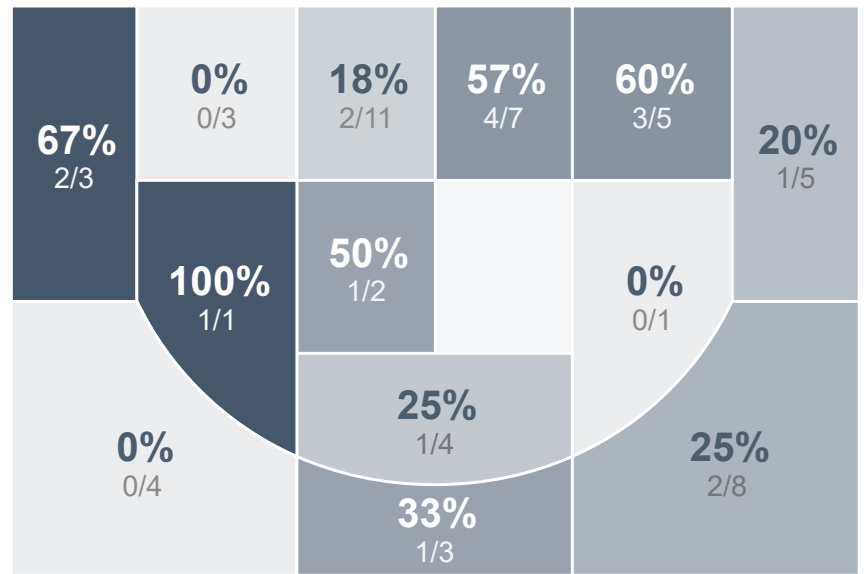

Box Score Report

CHS vs Bismarck - Jan 4, 2022 - W 62-52

Period Stats

Team	1	2	Final
CHS	27	35	62
BHS	21	31	52

Run Graph

Team Stats

	CHS	BHS
Field Goal %	31.6%	36.8%
Effective Field Goal %	36.8%	41.2%
2FG Made/Attempted	12/34	16/39
2FG%	35.3%	41.0%
3FG Made/Attempted	6/23	5/18
3FG%	26.1%	27.8%
FT Made/Attempted	20/26	5/6
Free Throw Percentage	76.9%	83.3%
Points Per Possession	0.93	0.80
Transition Points	2	11
Points Off Turnovers	10	11
Second Chance Points	17	2
Points in the Paint	14	24
Offensive Rebounds	16	6
Defense Rebounds	30	23
Assists	13	9
Deflections	10	4
Steals	7	3
Blocks	4	2
Turnovers	13	11
Personal Fouls	13	22
Charges Taken	0	3

Century Patriots Girls Basketball

Bismarck High School

Century Patriots Girls Basketball's Player Stats

Name	Pts	FG	3FG	FT	+/-	MINS	OREB	DREB	AST	DEFL	STL	BLK	TO	FOUL	CHG
#3 Eden Fridley	7	3/6	1/2	0/2	+ 9	31	1	1	2	3	0	0	1	2	0
#5 Delani Clarke	6	2/6	1/3	1/2	+ 5	26	1	5	1	1	0	0	0	0	0
#10 Autumn Ketterling	0	0/4	0/2	0/0	+ 13	19	0	2	1	0	0	0	1	2	0
#13 Bergan Kinnebrew	15	3/16	0/3	9/10	+ 10	35	3	5	6	4	3	2	4	4	0
#14 Halle Mattern	3	1/6	0/3	1/1	- 8	15	1	2	0	0	1	1	1	3	0
#20 Abby Fletcher	8	2/6	2/5	2/2	+ 11	32	0	5	0	0	0	0	2	2	0
#24 Logan Nissley	23	7/13	2/5	7/9	+ 10	40	8	8	3	2	3	1	4	0	0