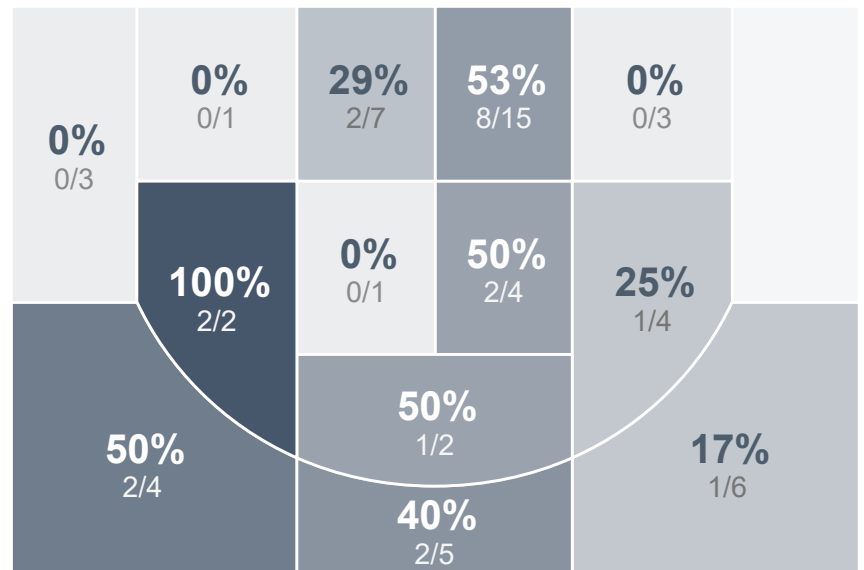

Box Score Report

CHS vs Bismarck - Jan 4, 2022 - W 62-52

Period Stats

Team	1	2	Final
CHS	27	35	62
BHS	21	31	52

Run Graph

Team Stats

	CHS	BHS
Field Goal %	31.6%	36.8%
Effective Field Goal %	36.8%	41.2%
2FG Made/Attempted	12/34	16/39
2FG%	35.3%	41.0%
3FG Made/Attempted	6/23	5/18
3FG%	26.1%	27.8%
FT Made/Attempted	20/26	5/6
Free Throw Percentage	76.9%	83.3%
Points Per Possession	0.93	0.80
Transition Points	2	11
Points Off Turnovers	10	11
Second Chance Points	17	2
Points in the Paint	14	24
Offensive Rebounds	16	6
Defense Rebounds	30	23
Assists	13	9
Deflections	10	4
Steals	7	3
Blocks	4	2
Turnovers	13	11
Personal Fouls	13	22
Charges Taken	0	3

Century Patriots Girls Basketball

Bismarck High School

Century Patriots Girls Basketball's Player Stats

Name	Pts	FG	3FG	FT	+/-	MINS	OREB	DREB	AST	DEFL	STL	BLK	TO	FOUL	CHG
#3 Eden Fridley	7	3/6	1/2	0/2	+ 9	31	1	1	2	3	0	0	1	2	0
#5 Delani Clarke	6	2/6	1/3	1/2	+ 5	26	1	5	1	1	0	0	0	0	0
#10 Autumn Ketterling	0	0/4	0/2	0/0	+ 13	19	0	2	1	0	0	0	1	2	0
#13 Bergan Kinnebrew	15	3/16	0/3	9/10	+ 10	35	3	5	6	4	3	2	4	4	0
#14 Halle Mattern	3	1/6	0/3	1/1	- 8	15	1	2	0	0	1	1	1	3	0
#20 Abby Fletcher	8	2/6	2/5	2/2	+ 11	32	0	5	0	0	0	0	2	2	0
#24 Logan Nissley	23	7/13	2/5	7/9	+ 10	40	8	8	3	2	3	1	4	0	0