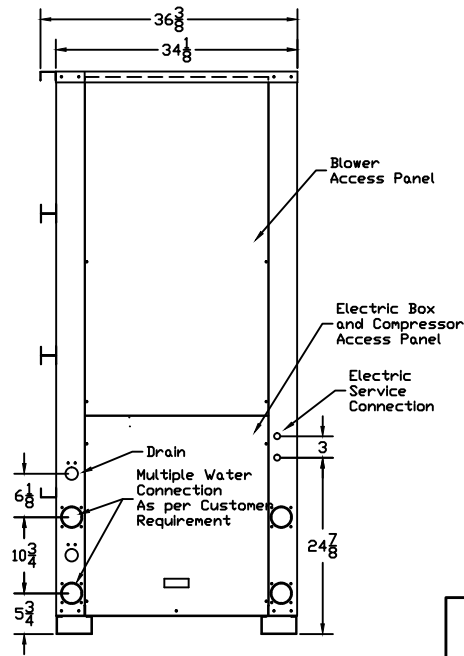

Elevation "A"

Elevation "B"

Elevation "C"

<p>25TV General Arrangement</p>	REVI:
	DATE: 12-17-15
	SCALE: None
	BY: Allen Diehl
<p>Cold Flow/Dual Air Inc. 1050 NW 21st Street Miami Florida 33127 Ph; (305) 545-6666 Fax: (305) 325-1966</p>	
<p>121715</p>	