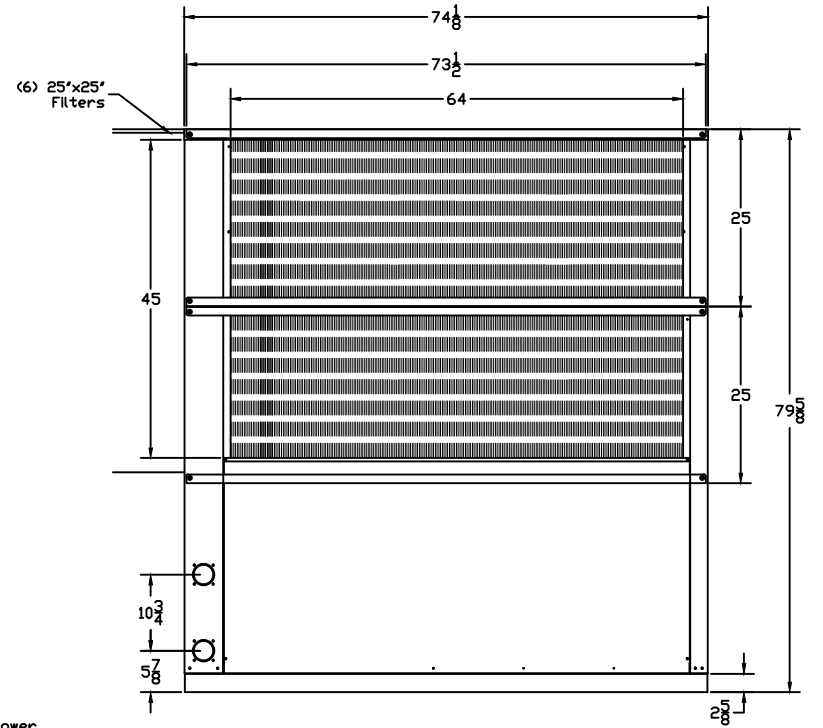

Elevation "A"

Elevation "B"

Elevation "C"

<p>25TV General Arrangement</p>	REVI:
	DATE: 12-17-15
	SCALE: None
	BY: Allen Diehl
<p>Cold Flow/Dual Air Inc. 1050 NW 21st Street Miami Florida 33127 Ph; (305) 545-6666 Fax: (305) 325-1966</p>	
<p>121715</p>	