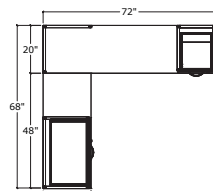

SIMPLICITY TYPICAL #10 • BOX / BOX / FILE DESK & LATERAL FILE RETURN

1	UN2072TOPONLY/NGM	72" x 20" Top Only	$165	$165
1	UN2048TOPONLY/NGM	48" x 20" Top Only	$120	$120
1	IBBFF/20	16" x 20" Box/Box/File no top	$572	$572
1	UN3020LF/NT	30" x 20" Lateral File no top	$758	$758
1	2020GBL	20" x 20" L Gable	$240	$240
				$1855