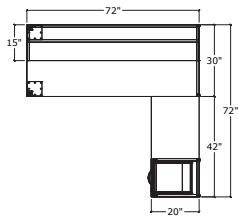

I	UN7230/RE/EG/2PL/SQ/MP	72" x 30" Post Leg Modesty Desk	$690	$690
I	UN2042TOPONLY/NGM	42" x 20" Top Only	$110	$110
I	IBBFF/20	16" x 20" Box/Box/File no top	$572	$572
I	UN72HUT/RH/I3H	72" x 13" Riser Hutch	$340	$340
				$1712