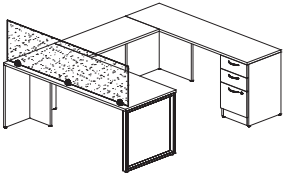

U GROUPS

SIMPLICITY TYPICAL #36

- O LEG T GABLE DESK WITH PLEXI PANEL. BRIDGE WITH BOX / BOX / FILE CREDENZA

I	UN7230/RE/EG/OL	72" x 30" O Leg Eng Gable Desk	$795	$795
I	UN2042BRTOP/NGM	42" x 20" Bridge Top Only	$110	$110
I	UN2072TOPONLY/NGM	72" x 20" Top Only	$165	$165
I	IBBFF/20	16" x 20" Box/Box/File no top	$572	$572
I	2020GBL	20" x 20" L Gable	$240	$240
I	AP7218	72" x 18" Acrylic Panel with mounts	$583	$583
				$2465

SIMPLICITY TYPICAL #37

- POST LEG MODESTY DESK. BRIDGE WITH LATERAL FILE & BOX / BOX / FILE CREDENZA