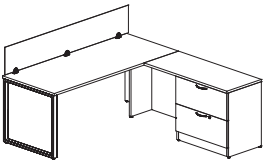

SIMPLICITY TYPICAL #29 • O LEG T GABLE DESK WITH PLEXI PANEL, LATERAL FILE RETURN

I	UN7230/RE/EG/OL	72" x 30" O Leg End Gable Desk	$795	$795
I	UN2048TOPONLY/NGM	48" x 20" Top Only	$120	$120
I	UN3020LF/NT	30" x 20" Lateral File no top	$758	$758
I	AP7212	72" x 12" Acrylic Panel with mounts	$519	$519
				$2192

SIMPLICITY TYPICAL #30 • POST LEG MODESTY DESK WITH DESK TOP RISER, BOX / BOX / FILE RETURN