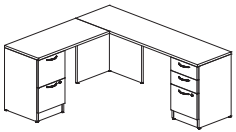

1	UN2072TOPONLY/NGM	72" x 20" Top Only	$165	$165
1	UN2042TOPONLY/NGM	42" x 20" Top Only	$110	$110
1	IBBFF/20	16" x 20" Box/Box/File no top	$572	$572
1	IFFF/20	16" x 20" File/File no top	$572	$572
1	2020GBL	20" x 20" L Gable	$240	$240
				$1659