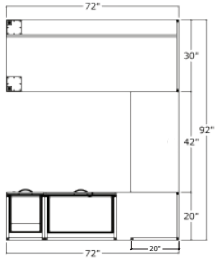

I	UN7230/RE/EG/2PL/SQ/MP	72" x 30" Post Leg Modesty Desk	$690	$690
I	UN2042BRTOP/NGM	42" x 20" Bridge Top Only	$110	$110
I	UN2072TOPONLY/NGM	72" x 20" Top Only	$165	$165
I	IBBFF/20	16" x 20" Box/Box/File no top	$572	$572
I	UN3020LF/NT	30" x 20" Lateral File no top	$758	$758
I	2020GBL	20" x 20" L Gable	$240	$240
				$2535

SIMPLICITY TYPICAL #38

- POST LEG T GABLE DESK. BRIDGE WITH DOUBLE BOX / BOX / FILE CREDENZA