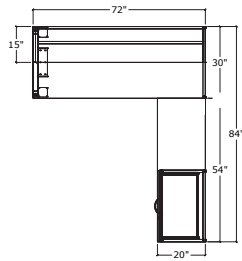

L SHAPES

SIMPLICITY TYPICAL #27 • O LEG MODESTY DESK WITH DESK TOP RISER, LATERAL RETURN

I	UN7230/RE/EG/OL/MP	72" x 30" O Leg Modesty Desk	$880	$880
I	UN2054TOPONLY/NGM	54" x 20" Top Only	$130	$130
I	UN3020LF/NT	30" x 20" Lateral File no top	$758	$758
I	UN72HUT/RH/I3H	72" x 13" Riser Hutch	$340	$340
				$2108

SIMPLICITY TYPICAL #28 • POST LEG MODESTY DESK, FILE / FILE & BOX / BOX / FILE RETURN