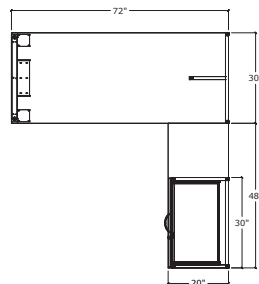

I	UN7230/RE/EG/OL	72" x 30" O Leg End Gable Desk	$795	$795
I	UN2048TOPONLY/NGM	48" x 20" Top Only	$120	$120
I	UN3020LF/NT	30" x 20" Lateral File no top	$758	$758
				$1673