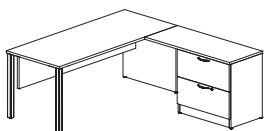

I	UN7230/RE/EG/2PL/SQ/MP	72" x 30" Post Leg Modesty Desk	$690	$690
I	UN2048TOPONLY/NGM	48" x 20" Top Only	$120	$120
I	UN3020LF/NT	30" x 20" Lateral File no top	$758	$758
				$1568