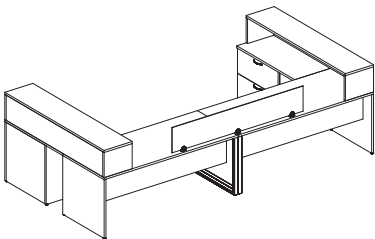

2	UN7230/RE/EG/OL/MP	72" x 30" O Leg Modesty Desk	$880	$1760
2	UN2042TOPONLY/NGM	42" x 20" Top Only	$110	$220
2	UN3020LF/NT	30" x 20" Lateral File no top	$785	$1516
1	AP7212	72" x 12" Acrylic Panel & mounts	$519	$519
2	UN72HUT/RH/13H	72" x 13" Riser Hutch	$340	$680
				$4695