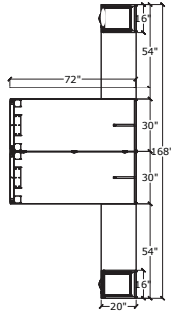

MULTI STATIONS

SIMPLICITYTYPICAL #40 • DOUBLE O LEG T GABLE DESKS, PRIVACY PANEL AND BOX / BOX / FILE RETURNS

2	UN7230/RE/EG/OL	72" x 30" O Leg End Gable Desk	$795	$1590
2	UN2054TOPONLY/NGM	54" x 20" Top Only	$130	$260
2	IBBFF/20	16" x 20" Box/Box/File no top	$572	$1144
1	AP7212	72" x 12" Acrylic Panel & mounts	$519	$519
				$3513

SIMPLICITYTYPICAL #41 • TRIPLE O LEG T GABLE DESKS WITH PLEXI PANEL, PRIVACY & BOX / BOX / FILE RETURNS.