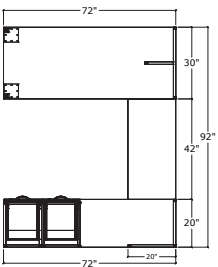

I	UN7230/RE/EG/2PL/SQ	72" x 30" Post Leg End Gable Desk	$610	$610
I	UN2042BRTOP/NGM	42" x 20" Bridge Top Only	$110	$110
I	UN2072TOPONLY/NGM	72" x 20" Top Only	$165	$165
2	IBBFF/20	16" x 20" Box/Box/File no top	$572	$1144
I	2020GBL	20" x 20" L Gable	$240	$240
				$2269

SIMPLICITY TYPICAL #39

- O LEG MODESTY DESK WITH PLEXI PANEL. BRIDGE WITH LATERAL FILE CREDENZA