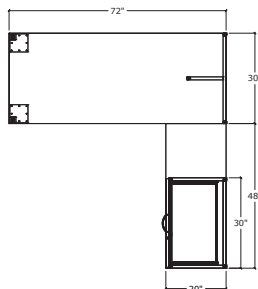

I	UN7230/RE/EG/2PL/SQ	72" x 30" Post Leg End Gable Desk	$610	$610
I	UN2048TOPONLY/NGM	48" x 20" Top Only	$120	$120
I	UN3020LF/NT	30" x 20" Lateral File no top	$758	$758
				$1488