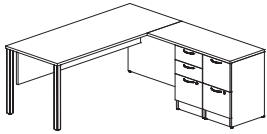

I	UN7230/RE/EG/2PL/SQ/MP	72" x 30" Post Leg Modesty Desk	$690	$690
I	IFFF/20	16" x 20" File/File no top	$572	$572
I	IBBFF/20	16" x 20" Box/Box/File no top	$572	$572
I	UN2048TOPONLY/NGM	48" x 20" Top Only	$120	$120
				$1954