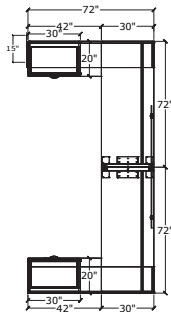

2	UN7230/RE/EG/OL/MP	72" x 30" O Leg Modesty Desk	$880	$1760
2	UN2042TOPONLY/NGM	42" x 20" Top Only	$110	$220
2	UN3020LF/NT	30" x 20" Lateral File no top	$785	$1516
1	AP7212	72" x 12" Acrylic Panel & mounts	$519	$519
2	UN72HUT/RH/13H	72" x 13" Riser Hutch	$340	$680
				$4695