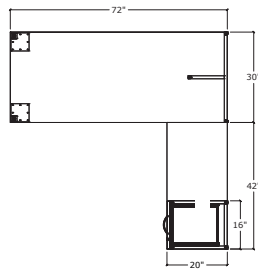

SIMPLICITY TYPICAL #17 • POST LEG T GABLE DESK & FILE / FILE RETURN

I	UN7230/RE/EG/2PL/SQ	72" x 30" Post Leg End Gable Desk	$610	$610
I	UN2042TOPONLY/NGM	42" x 20" Top Only	$110	$110
I	IFFF/20	16" x 20" File/File no top	$572	$572
				$1292

SIMPLICITY TYPICAL #18 • POST LEG T GABLE DESK & LATERAL FILE RETURN