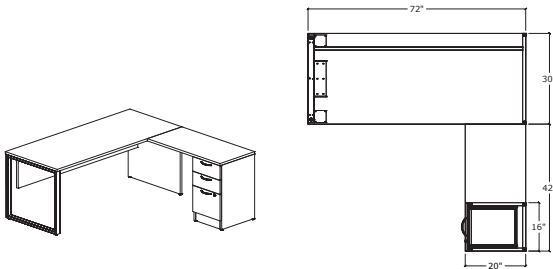

SIMPLICITYTYPICAL #20 • O LEG MODESTY DESK & BOX / BOX / FILE RETURN

I	UN7230/RE/EG/OL/MP	72" X 30" O Leg Modesty Desk	$880	$880
I	UN2042TOPONLY/NGM	42" x 20" Top Only	$110	$110
I	IBBFF/20	16" x 20" Box/Box/File no top	$572	$572
				$1562