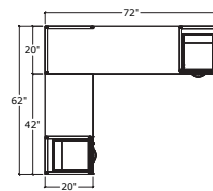

SIMPLICITY TYPICAL #9 • BOX / BOX / FILE DESK & BOX / BOX / FILE RETURN

1	UN2072TOPONLY/NGM	72" x 20" Top Only	$165	$165
1	UN2042TOPONLY/NGM	42" x 20" Top Only	$110	$110
2	IBBFF/20	16" x 20" Box/Box/File no top	$572	$1144
1	2020GBL	20" x 20" L Gable	$240	$240
				$1659