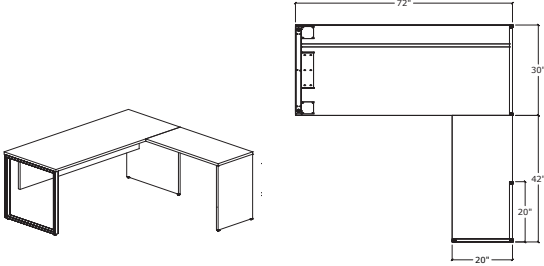

L SHAPES

SIMPLICITYTYPICAL #19 • O LEG MODESTY DESK & OPEN RETURN

I	UN7230/RE/EG/OL/MP	72" X 30" O Leg Modesty Desk	$880	$880
I	UN2042TOPONLY/NGM	42" x 20" Top Only	$110	$110
I	2020GBL	20" x 20" L Gable	$240	$240
				$1230