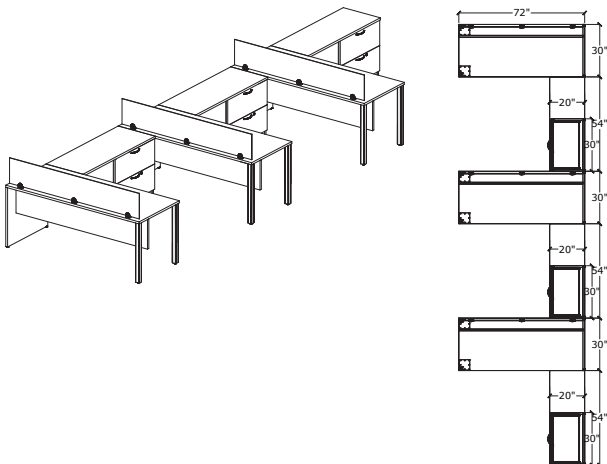

3	UN7230/RE/EG/2PL/SQ/MP	72" x 30" Post Leg Modesty Desk	$690	$2070
3	UN2054TOPONLY/NGM	54" x 20" Top Only	$130	$390
3	UN3020LF/NT	30" x 20" Lateral File no top	$758	$2274
3	AP7212	72" x 12" Acrylic Panel & mounts	$519	$1557
				$6291