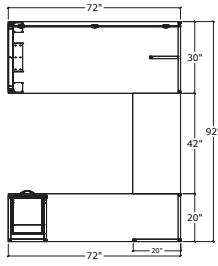

U GROUPS

SIMPLICITY TYPICAL #36

- O LEG T GABLE DESK WITH PLEXI PANEL. BRIDGE WITH BOX / BOX / FILE CREDENZA

I	UN7230/RE/EG/OL	72" x 30" O Leg Eng Gable Desk	$795	$795
I	UN2042BRTOP/NGM	42" x 20" Bridge Top Only	$110	$110
I	UN2072TOPONLY/NGM	72" x 20" Top Only	$165	$165
I	IBBFF/20	16" x 20" Box/Box/File no top	$572	$572
I	2020GBL	20" x 20" L Gable	$240	$240
I	AP7218	72" x 18" Acrylic Panel with mounts	$583	$583
				$2465

SIMPLICITY TYPICAL #37

- POST LEG MODESTY DESK. BRIDGE WITH LATERAL FILE & BOX / BOX / FILE CREDENZA