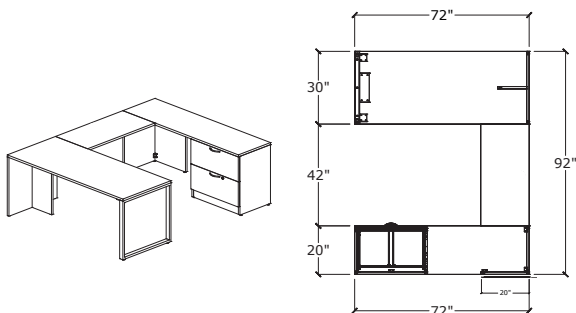

I	UN7230/RE/EG/OL	72" x 30" O Leg End Gable Desk	$795	$795
I	UN2042BRTOP/NGM	42" x 20" Bridge Top Only	$110	$110
I	UN2072TOPONLY/NGM	72" x 20" Top Only	$165	$165
I	UN3020LF/NT	30" x 20" Lateral File no top	$758	$758
I	2020GBL	20" x 20" L Gable	$240	$240
				$2068