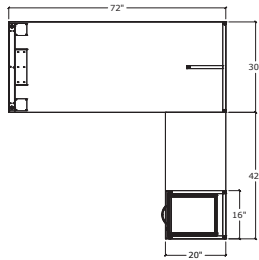

SIMPLICITY TYPICAL #25 • O LEGT GABLE DESK & FILE / FILE RETURN

I	UN7230/RE/EG/OL	72" x 30" O Leg End Gable Desk	$795	$795
I	UN2042TOPONLY/NGM	42" x 20" Top Only	$110	$110
I	IFFF/20	16" x 20" File/File no top	$572	$572
				$1477

SIMPLICITY TYPICAL #26 • O LEGT GABLE DESK & LATERAL FILE RETURN