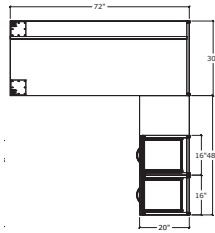

I	UN7230/RE/EG/2PL/SQ/MP	72" x 30" Post Leg Modesty Desk	$690	$690
I	IFFF/20	16" x 20" File/File no top	$572	$572
I	IBBFF/20	16" x 20" Box/Box/File no top	$572	$572
I	UN2048TOPONLY/NGM	48" x 20" Top Only	$120	$120
				$1954