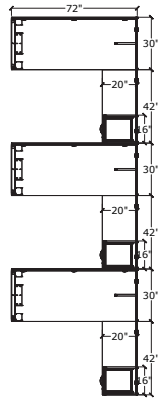

3	UN7230/RE/EG/OL	72" x 30" O Leg End Gable Desk	$795	$2385
3	UN2042TOPONLY/NGM	42" x 20" Top Only	$110	$330
3	IBBFF/20	16" x 20" Box/Box/File no top	$572	$1716
3	AP7212	72" x 12" Acrylic Panel & mounts	$519	$1557
3	AP6612	66" x 12" Acrylic Panel & mounts	$504	$1512
				$7500

SIMPLICITYTYPICAL #42 • DOUBLE O LEG MODESTY DESKS, LATERAL FILE RETURN WITH DESKTOP RISER.