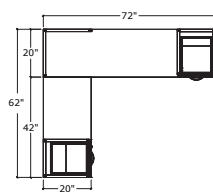

1	UN2072TOPONLY/NGM	72" x 20" Top Only	$165	$165
1	UN2042TOPONLY/NGM	42" x 20" Top Only	$110	$110
1	IBBFF/20	16" x 20" Box/Box/File no top	$572	$572
1	IFFF/20	16" x 20" File/File no top	$572	$572
1	2020GBL	20" x 20" L Gable	$240	$240
				$1659