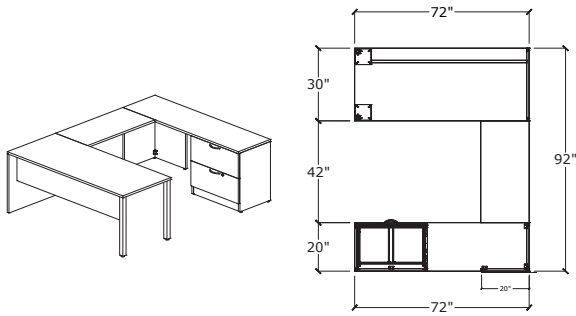

U GROUPS

SIMPLICITY TYPICAL #32 • POST LEG MODESTY DESK, BRIDGE WITH LATERAL FILE CREDENZA

I	UN7230/RE/EG/2PL/SQ/MP	72" x 30" Post Leg Modesty Desk	$690	$690
I	UN2042BRTOP/NGM	42" x 20" Bridge Top Only	$110	$110
I	UN2072TOPONLY/NGM	72" x 20" Top Only	$165	$165
I	UN3020LF/NT	30" x 20" Lateral File no top	$758	$758
I	2020GBL	20" x 20" L Gable	$240	$240
				$1963