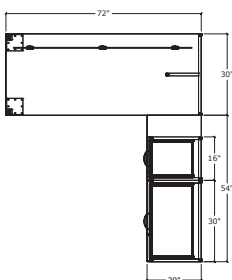

SIMPLICITY TYPICAL #31 • POST LEG T GABLE DESK WITH LOWER PLEXI PANEL, BOX / BOX / FILE & LATERAL RETURN

I	UN7230/RE/EG/2PL/SQ	72" x 30" Post Leg End Gable Desk	$610	$610
I	UN2054TOPONLY/NGM	54" x 20" Top Only	$130	$130
I	UN3020LF/NT	30" x 20" Lateral File no top	$758	$758
I	IBBFF/20	16" x 20" Box/Box/File no top	$572	$572
I	AP6618	66" x 18" Acrylic Panel with mounts	$557	$557
				$2627