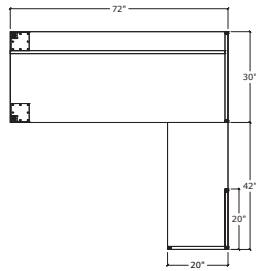

L SHAPES

SIMPLICITY TYPICAL #11 • POST LEG MODESTY DESK & OPEN RETURN

I	UN7230/RE/EG/2PL/SQ/MP	72" x 30" Post Leg Modesty Desk	$690	$690
I	UN2042TOPONLY/NGM	42" x 20" Top Only	$110	$110
I	2020GBL	20" x 20" L Gable	$240	$240
				$1040

SIMPLICITY TYPICAL #12 • POST LEG MODESTY DESK & BOX / BOX / FILE RETURN