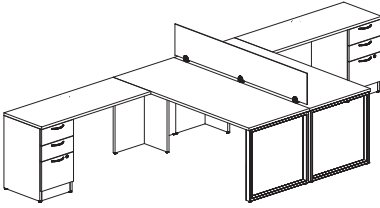

MULTI STATIONS

SIMPLICITYTYPICAL #40 • DOUBLE O LEG T GABLE DESKS, PRIVACY PANEL AND BOX / BOX / FILE RETURNS

2	UN7230/RE/EG/OL	72" x 30" O Leg End Gable Desk	$795	$1590
2	UN2054TOPONLY/NGM	54" x 20" Top Only	$130	$260
2	IBBFF/20	16" x 20" Box/Box/File no top	$572	$1144
1	AP7212	72" x 12" Acrylic Panel & mounts	$519	$519
				$3513

SIMPLICITYTYPICAL #41 • TRIPLE O LEG T GABLE DESKS WITH PLEXI PANEL, PRIVACY & BOX / BOX / FILE RETURNS.