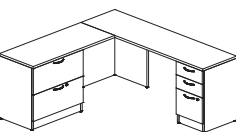

SIMPLICITY TYPICAL #10 • BOX / BOX / FILE DESK & LATERAL FILE RETURN

1	UN2072TOPONLY/NGM	72" x 20" Top Only	$165	$165
1	UN2048TOPONLY/NGM	48" x 20" Top Only	$120	$120
1	IBBFF/20	16" x 20" Box/Box/File no top	$572	$572
1	UN3020LF/NT	30" x 20" Lateral File no top	$758	$758
1	2020GBL	20" x 20" L Gable	$240	$240
				$1855