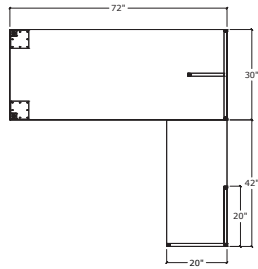

L SHAPES

SIMPLICITY TYPICAL #15 • POST LEG T GABLE DESK & OPEN RETURN

I	UN7230/RE/EG/2PL/SQ	72" x 30" Post Leg End Gable Desk	$610	$610
I	UN2042TOPONLY/NGM	42" x 20" Top Only	$110	$110
I	2020GBL	20" x 20" L Gable	$240	$240
				$960

SIMPLICITY TYPICAL #16 • POST LEG T GABLE DESK & BOX / BOX / FILE