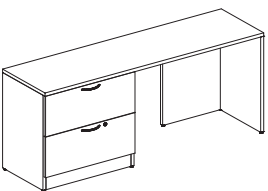

SIMPLICITY TYPICAL #5 • LATERAL FILE DESK

1	UN2072TOPONLY/NGM	72" x 20" Top Only	$165	$165
1	UN3020LF/NT	30" x 20" Lateral File no top	$758	$758
1	2020GBL	20" x 20" L Gable	$240	$240
				$1163