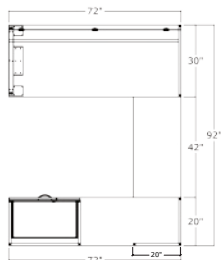

I	UN7230/RE/EG/OL/MP	72" x 30" O Leg Modesty Desk	$880	$880
I	UN2042BRTOP/NGM	42" x 20" Bridge Top Only	$110	$110
I	UN2072TOPONLY/NGM	72" x 20" Top Only	$165	$165
I	UN3020LF/NT	30" x 20" Lateral File no top	$740	$740
I	2020GBL	20" x 20" L Gable	$240	$240
I	AP7218	72" x 18" Acrylic Panel with mounts	$583	$583
				$2736