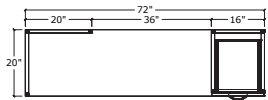

SIMPLICITY TYPICAL #3 • FILE / FILE DESK

1	UN2072TOPONLY/NGM	72" x 20" Top Only	$165	$165
1	IFFF/20	16" x 20" Box/Box/File no top	$572	$572
1	2020GBL	20" x 20" L Gable	$240	$240
				$977