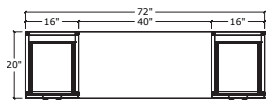

SIMPLICITY TYPICAL #4 • FILE / FILE & BOX / BOX / FILE DESK

1	UN2072TOPONLY/NGM	72" x 20" Top Only	$165	$165
1	IFFF/20	16" x 20" File/File no top	$572	$572
1	IBBFF/20	16" x 20" Box/Box/File no top	$572	$572
				$1309