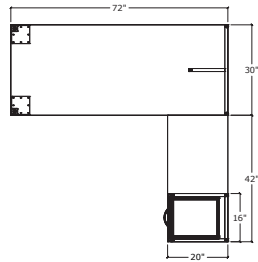

I	UN7230/RE/EG/2PL/SQ	72" x 30" Post Leg End Gable Desk	$610	$610
I	UN2042TOPONLY/NGM	42" x 20" Top Only	$110	$110
I	IBBFF/20	16" x 20" Box/Box/File no top	$572	$572
				$1292