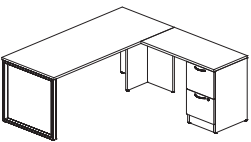

SIMPLICITY TYPICAL #25 • O LEGT GABLE DESK & FILE / FILE RETURN

I	UN7230/RE/EG/OL	72" x 30" O Leg End Gable Desk	$795	$795
I	UN2042TOPONLY/NGM	42" x 20" Top Only	$110	$110
I	IFFF/20	16" x 20" File/File no top	$572	$572
				$1477

SIMPLICITY TYPICAL #26 • O LEGT GABLE DESK & LATERAL FILE RETURN