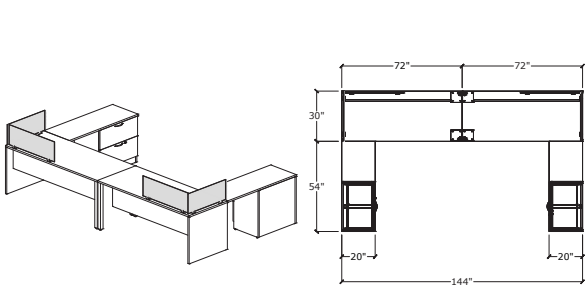

MULTI STATIONS

SIMPLICITYTYPICAL #43 • DOUBLE POST LEG MODESTY DESKS WITH PLEXI PANEL. LATERAL FILE RETURNS

2	UN7230/RE/EG/2PL/SQ/MP	72" x 30" Post Leg Modesty Desk	$690	$1380
2	UN2054TOPONLY/NGM	54" x 20" Top Only	$130	$260
2	UN3020LF/NT	30" x 20" Lateral File no top	$758	$1516
2	AP3012	30" x 12" Acrylic Panel	$371	$742
2	AP3612	36" x 12" Acrylic Panel	$382	$764
				$4662

SIMPLICITYTYPICAL #44 • DOUBLE O LEG T GABLE DESKS WITH PLEXI PANEL & DESK TOP RISER. LATERAL FILE CREDENZA