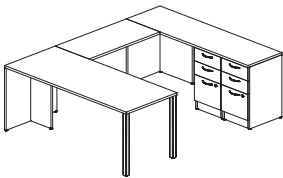

I	UN7230/RE/EG/2PL/SQ	72" x 30" Post Leg End Gable Desk	$610	$610
I	UN2042BRTOP/NGM	42" x 20" Bridge Top Only	$110	$110
I	UN2072TOPONLY/NGM	72" x 20" Top Only	$165	$165
2	IBBFF/20	16" x 20" Box/Box/File no top	$572	$1144
I	2020GBL	20" x 20" L Gable	$240	$240
				$2269

SIMPLICITY TYPICAL #39

- O LEG MODESTY DESK WITH PLEXI PANEL. BRIDGE WITH LATERAL FILE CREDENZA