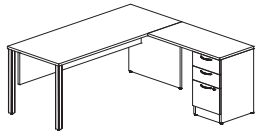

I	UN7230/RE/EG/2PL/SQ/MP	72" x 30" Post Leg Modesty Desk	$690	$690
I	UN2042TOPONLY/NGM	42" x 20" Top Only	$110	$110
I	IBBFF/20	16" x 20" Box/Box/File no top	$572	$572
				$1372