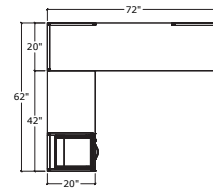

SIMPLICITY TYPICAL #7 • OPEN DESK & BOX / BOX / FILE RETURN

1	UN2072TOPONLY/NGM	72" x 20" Top Only	$165	$165
1	UN2042TOPONLY/NGM	42" x 20" Top Only	$110	$110
1	IBBFF/20	16" x 20" Box/Box/File no top	$572	$572
2	2020GBL	20" x 20" L Gable	$240	$480
				$1327

SIMPLICITY TYPICAL #8 • BOX / BOX / FILE DESK & FILE / FILE RETURN