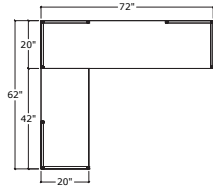

L SHAPES

SIMPLICITY TYPICAL #6 • OPEN DESK & OPEN RETURN

1	UN2072TOPONLY/NGM	72" x 20" Top Only	$165	$165
1	UN2042TOPONLY/NGM	42" x 20" Top Only	$110	$110
3	2020GBL	20" x 20" L Gable	$240	$720
				$995