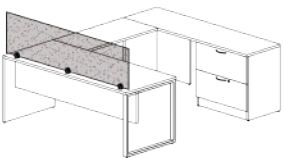

I	UN7230/RE/EG/OL/MP	72" x 30" O Leg Modesty Desk	$880	$880
I	UN2042BRTOP/NGM	42" x 20" Bridge Top Only	$110	$110
I	UN2072TOPONLY/NGM	72" x 20" Top Only	$165	$165
I	UN3020LF/NT	30" x 20" Lateral File no top	$740	$740
I	2020GBL	20" x 20" L Gable	$240	$240
I	AP7218	72" x 18" Acrylic Panel with mounts	$583	$583
				$2736