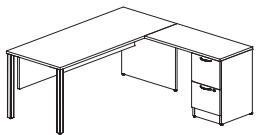

SIMPLICITY TYPICAL #13 • POST LEG MODESTY DESK & FILE / FILE RETURN

I	UN7230/RE/EG/2PL/SQ/MP	72" x 30" Post Leg Modesty Desk	$690	$690
I	UN2042TOPONLY/NGM	42" x 20" Top Only	$110	$110
I	IFFF/20	16" x 20" File/File no top	$572	$572
				$1372

SIMPLICITY TYPICAL #14 • POST LEG MODESTY DESK & LATERAL FILE RETURN