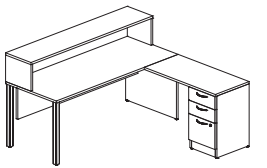

I	UN7230/RE/EG/2PL/SQ/MP	72" x 30" Post Leg Modesty Desk	$690	$690
I	UN2042TOPONLY/NGM	42" x 20" Top Only	$110	$110
I	IBBFF/20	16" x 20" Box/Box/File no top	$572	$572
I	UN72HUT/RH/I3H	72" x 13" Riser Hutch	$340	$340
				$1712