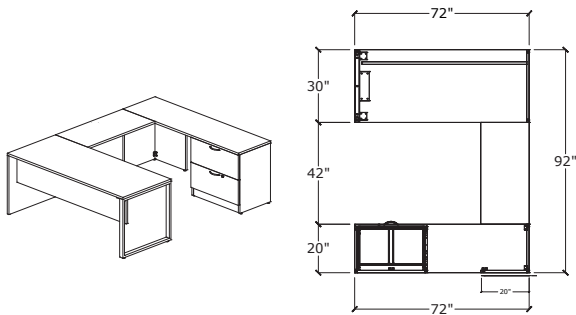

SIMPLICITY TYPICAL #33 • O LEG MODESTY DESK, BRIDGE WITH LATERAL FILE CREDENZA

I	UN7230/RE/EG/OL/MP	72" x 30" O Leg Modesty Desk	$880	$880
I	UN2042BRTOP/NGM	42" x 20" Bridge Top Only	$110	$110
I	UN2072TOPONLY/NGM	72" x 20" Top Only	$165	$165
I	UN3020LF/NT	30" x 20" Lateral File no top	$758	$758
I	2020GBL	20" x 20" L Gable	$240	$240
				$2153