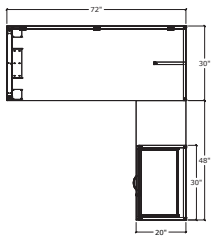

SIMPLICITY TYPICAL #29 • O LEG T GABLE DESK WITH PLEXI PANEL, LATERAL FILE RETURN

I	UN7230/RE/EG/OL	72" x 30" O Leg End Gable Desk	$795	$795
I	UN2048TOPONLY/NGM	48" x 20" Top Only	$120	$120
I	UN3020LF/NT	30" x 20" Lateral File no top	$758	$758
I	AP7212	72" x 12" Acrylic Panel with mounts	$519	$519
				$2192

SIMPLICITY TYPICAL #30 • POST LEG MODESTY DESK WITH DESK TOP RISER, BOX / BOX / FILE RETURN