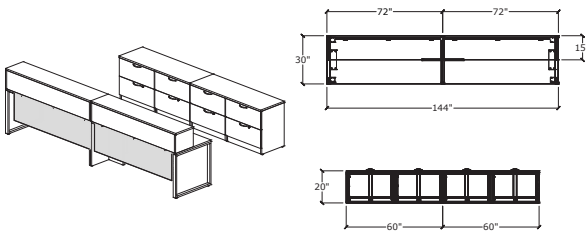

2	UN7230/RE/EG/OL	72" x 30" O Leg End Gable Desk	$795	$1590
2	UN72HUT/RH/13H	72" x 13" Riser Hutch	$340	$680
2	AP6618	66" x 18" Acrylic Panel & mounts	$557	$1114
2	UN2054TOPONLY/NGM	60" x 20" Top Only	$140	$280
4	UN3020LF/NT	30" x 20" Lateral File no top	$758	$3032
				$6696

SIMPLICITYTYPICAL #45 • TRIPLE POST LEG MODESTY DESKS WITH PRIVACY & LATERAL FILE RETURNS.