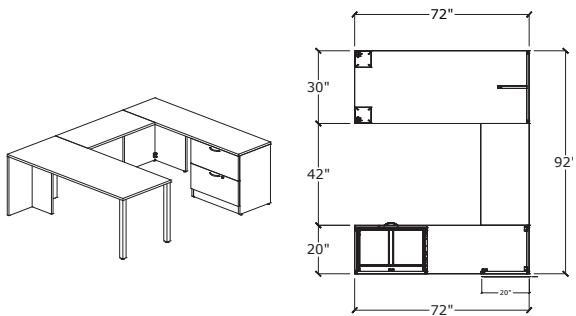

SIMPLICITY TYPICAL #34 • POST LEGT GABLE DESK, BRIDGE WITH LATERAL FILE CREDENZA

I	UN7230/RE/EG/2PL/SQ	72" x 30" Post Leg End Gable Desk	$610	$610
I	UN2042BRTOP/NGM	42" x 20" Bridge Top Only	$110	$110
I	UN2072TOPONLY/NGM	72" x 20" Top Only	$165	$165
I	UN3020LF/NT	30" x 20" Lateral File no top	$758	$758
I	2020GBL	20" x 20" L Gable	$240	$240
				$1883

SIMPLICITY TYPICAL #35 • O LEGT GABLE DESK, BRIDGE WITH LATERAL FILE CREDENZA