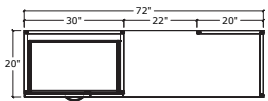

SIMPLICITY TYPICAL #5 • LATERAL FILE DESK

1	UN2072TOPONLY/NGM	72" x 20" Top Only	$165	$165
1	UN3020LF/NT	30" x 20" Lateral File no top	$758	$758
1	2020GBL	20" x 20" L Gable	$240	$240
				$1163