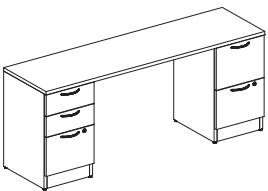

SIMPLICITY TYPICAL #4 • FILE / FILE & BOX / BOX / FILE DESK

1	UN2072TOPONLY/NGM	72" x 20" Top Only	$165	$165
1	IFFF/20	16" x 20" File/File no top	$572	$572
1	IBBFF/20	16" x 20" Box/Box/File no top	$572	$572
				$1309