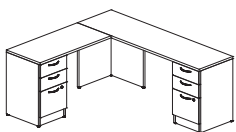

SIMPLICITY TYPICAL #9 • BOX / BOX / FILE DESK & BOX / BOX / FILE RETURN

1	UN2072TOPONLY/NGM	72" x 20" Top Only	$165	$165
1	UN2042TOPONLY/NGM	42" x 20" Top Only	$110	$110
2	IBBFF/20	16" x 20" Box/Box/File no top	$572	$1144
1	2020GBL	20" x 20" L Gable	$240	$240
				$1659