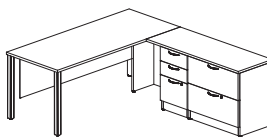

SIMPLICITY TYPICAL #31 • POST LEG T GABLE DESK WITH LOWER PLEXI PANEL, BOX / BOX / FILE & LATERAL RETURN

I	UN7230/RE/EG/2PL/SQ	72" x 30" Post Leg End Gable Desk	$610	$610
I	UN2054TOPONLY/NGM	54" x 20" Top Only	$130	$130
I	UN3020LF/NT	30" x 20" Lateral File no top	$758	$758
I	IBBFF/20	16" x 20" Box/Box/File no top	$572	$572
I	AP6618	66" x 18" Acrylic Panel with mounts	$557	$557
				$2627