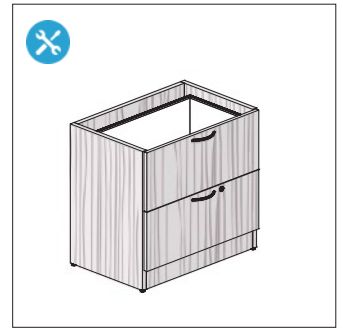

LATERAL FILE NO TOP

UN3020LF/NT	16" x 20" x 28"	$758

SHIPS FULLY ASSEMBLED