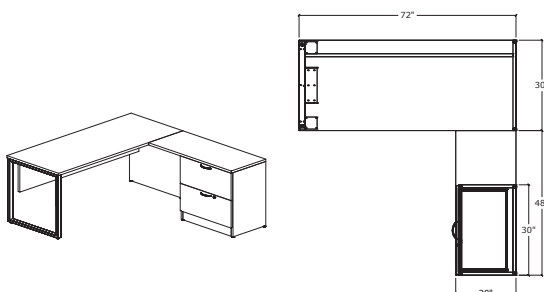

SIMPLICITYTYPICAL #22 • O LEG MODESTY DESK & LATERAL FILE RETURN

I	UN7230/RE/EG/OL/MP	72" x 30" O Leg Modesty Desk	$880	$880
I	UN2048TOPONLY/NGM	48" x 20" Top Only	$120	$120
I	UN3020LF/NT	30" x 20" Lateral File no top	$758	$758
				$1758