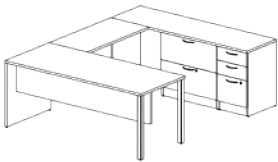

I	UN7230/RE/EG/2PL/SQ/MP	72" x 30" Post Leg Modesty Desk	$690	$690
I	UN2042BRTOP/NGM	42" x 20" Bridge Top Only	$110	$110
I	UN2072TOPONLY/NGM	72" x 20" Top Only	$165	$165
I	IBBFF/20	16" x 20" Box/Box/File no top	$572	$572
I	UN3020LF/NT	30" x 20" Lateral File no top	$758	$758
I	2020GBL	20" x 20" L Gable	$240	$240
				$2535

SIMPLICITY TYPICAL #38

- POST LEG T GABLE DESK. BRIDGE WITH DOUBLE BOX / BOX / FILE CREDENZA