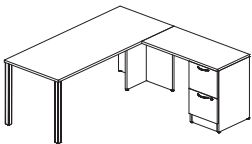

SIMPLICITY TYPICAL #17 • POST LEG T GABLE DESK & FILE / FILE RETURN

I	UN7230/RE/EG/2PL/SQ	72" x 30" Post Leg End Gable Desk	$610	$610
I	UN2042TOPONLY/NGM	42" x 20" Top Only	$110	$110
I	IFFF/20	16" x 20" File/File no top	$572	$572
				$1292

SIMPLICITY TYPICAL #18 • POST LEG T GABLE DESK & LATERAL FILE RETURN