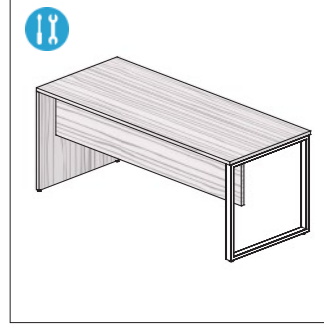

O LEG MODESTY DESK

UN6030/RE/EG/OL/MP	60" x 30"	$860
UN6630/RE/EG/OL/MP	66" x 30"	$870
UN7230/RE/EG/OL/MP	72" x 30"	$880

SHIPS UNASSEMBLED
REVERSIBLE FOR BOTH LEFT & RIGHT