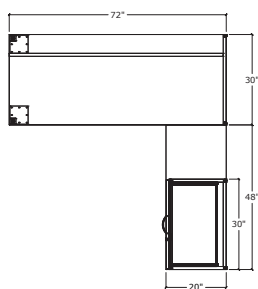

I	UN7230/RE/EG/2PL/SQ/MP	72" x 30" Post Leg Modesty Desk	$690	$690
I	UN2048TOPONLY/NGM	48" x 20" Top Only	$120	$120
I	UN3020LF/NT	30" x 20" Lateral File no top	$758	$758
				$1568