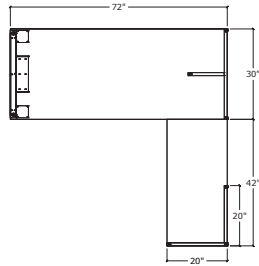

L SHAPES

SIMPLICITY TYPICAL #23 • O LEGT GABLE DESK & OPEN RETURN

I	UN7230/RE/EG/OL	72" x 30" O Leg End Gable Desk	$795	$795
I	UN2042TOPONLY/NGM	42" x 20" Top Only	$110	$110
I	2020GBL	20" x 20" L Gable	$240	$240
				$1145

SIMPLICITY TYPICAL #24 • O LEGT GABLE DESK & BOX / BOX / FILE RETURN