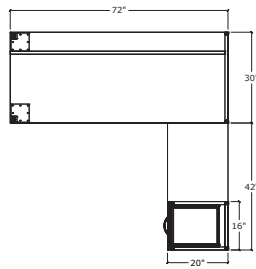

I	UN7230/RE/EG/2PL/SQ/MP	72" x 30" Post Leg Modesty Desk	$690	$690
I	UN2042TOPONLY/NGM	42" x 20" Top Only	$110	$110
I	IBBFF/20	16" x 20" Box/Box/File no top	$572	$572
				$1372