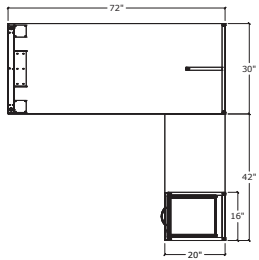

I	UN7230/RE/EG/OL	72" x 30" O Leg End Gable Desk	$795	$795
I	UN2042TOPONLY/NGM	42" x 20" Top Only	$110	$110
I	IBBFF/20	16" x 20" Box/Box/File no top	$572	$572
				$1477