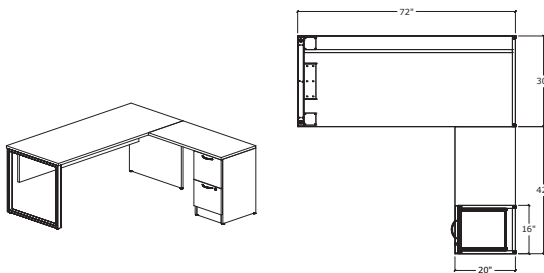

SIMPLICITYTYPICAL #21 • O LEG MODESTY DESK & FILE / FILE RETURN

I	UN7230/RE/EG/OL/MP	72" x 30" O Leg Modesty Desk	$880	$880
I	UN2042TOPONLY/NGM	42" x 20" Top Only	$110	$110
I	IFFF/20	16" x 20" File/File no top	$572	$572
				$1562