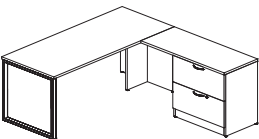

I	UN7230/RE/EG/OL	72" x 30" O Leg End Gable Desk	$795	$795
I	UN2048TOPONLY/NGM	48" x 20" Top Only	$120	$120
I	UN3020LF/NT	30" x 20" Lateral File no top	$758	$758
				$1673