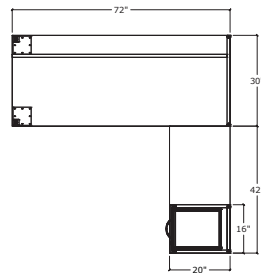

SIMPLICITY TYPICAL #13 • POST LEG MODESTY DESK & FILE / FILE RETURN

I	UN7230/RE/EG/2PL/SQ/MP	72" x 30" Post Leg Modesty Desk	$690	$690
I	UN2042TOPONLY/NGM	42" x 20" Top Only	$110	$110
I	IFFF/20	16" x 20" File/File no top	$572	$572
				$1372

SIMPLICITY TYPICAL #14 • POST LEG MODESTY DESK & LATERAL FILE RETURN