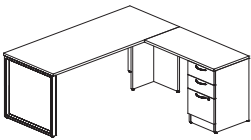

I	UN7230/RE/EG/OL	72" x 30" O Leg End Gable Desk	$795	$795
I	UN2042TOPONLY/NGM	42" x 20" Top Only	$110	$110
I	IBBFF/20	16" x 20" Box/Box/File no top	$572	$572
				$1477