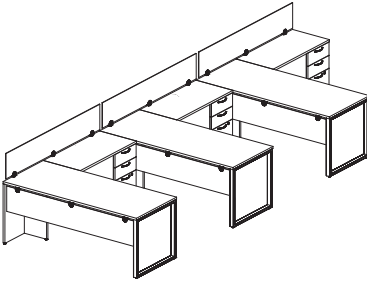

3	UN7230/RE/EG/OL	72" x 30" O Leg End Gable Desk	$795	$2385
3	UN2042TOPONLY/NGM	42" x 20" Top Only	$110	$330
3	IBBFF/20	16" x 20" Box/Box/File no top	$572	$1716
3	AP7212	72" x 12" Acrylic Panel & mounts	$519	$1557
3	AP6612	66" x 12" Acrylic Panel & mounts	$504	$1512
				$7500

SIMPLICITYTYPICAL #42 • DOUBLE O LEG MODESTY DESKS, LATERAL FILE RETURN WITH DESKTOP RISER.