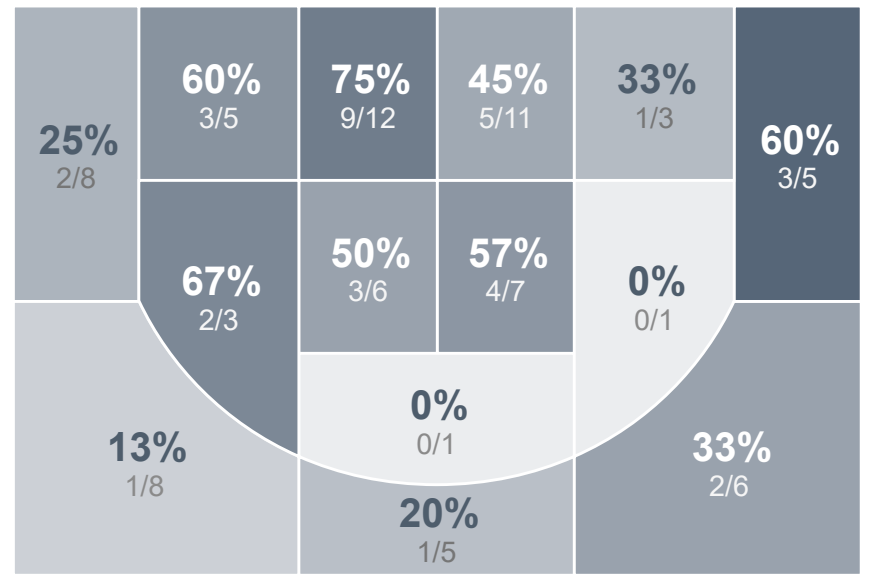

Box Score Report

CHS vs Jamestown - Jan 2, 2021 - W 84-60

Period Stats

Team	1	2	Final
CHS	43	41	84
JHS	31	29	60

Run Graph

Team Stats

	CHS	JHS
Field Goal %	44.4%	42.9%
Effective Field Goal %	50.0%	46.0%
2FG Made/Attempted	27/49	23/47
2FG%	55.1%	48.9%
3FG Made/Attempted	9/32	4/16
3FG%	28.1%	25.0%
FT Made/Attempted	3/6	2/4
Free Throw Percentage	50.0%	50.0%
Points Per Possession	1.12	0.81
Transition Points	34	8
Points Off Turnovers	19	12
Second Chance Points	17	8
Points in the Paint	42	28
Offensive Rebounds	19	9
Defense Rebounds	29	25
Assists	23	15
Deflections	14	9
Steals	12	4
Blocks	5	3
Turnovers	10	18
Personal Fouls	10	9
Charges Taken	0	0

Century Patriots Girls Basketball

Jamestown High School

Century Patriots Girls Basketball's Player Stats

Name	Pts	FG	3FG	FT	+/-	MINS	OREB	DREB	AST	DEFL	STL	BLK	TO	FOUL	CHG
#10 Autumn Ketterling	0	0/1	0/0	0/0	+ 3	2	0	0	0	0	0	0	0	0	0
#11 Delani Clarke	4	2/2	0/0	0/0	+ 4	8	1	1	1	0	0	0	2	0	0
#12 Jocelyn Julson	12	5/9	2/5	0/0	+ 5	20	1	3	1	2	1	0	1	1	0
#13 Bergan Kinnebrew	6	3/4	0/1	0/2	+ 17	20	0	0	4	3	6	1	1	3	0
#14 Halle Mattern	5	2/2	1/1	0/0	+ 3	2	0	1	0	0	0	0	0	0	0
#20 Abby Fletcher	2	1/4	0/2	0/0	+ 3	10	0	1	0	1	0	0	0	1	0
#22 Makayla Anderson	8	4/7	0/0	0/0	+ 21	22	3	6	3	0	1	0	1	1	0
#23 Julia Fitterer	6	3/14	0/6	0/0	+ 15	23	1	1	1	1	2	1	1	1	0
#24 Logan Nissley	31	12/20	5/10	2/2	+ 21	23	3	5	3	2	2	1	0	1	0
#25 Megan Klein	2	1/4	0/0	0/0	+ 4	15	4	2	2	1	0	0	1	0	0
#30 Ashton Kinnebrew	6	2/10	1/5	1/2	+ 11	21	4	5	5	4	0	2	2	1	0
#31 Gabby Rush	2	1/4	0/2	0/0	+ 13	18	0	1	3	0	0	0	1	1	0