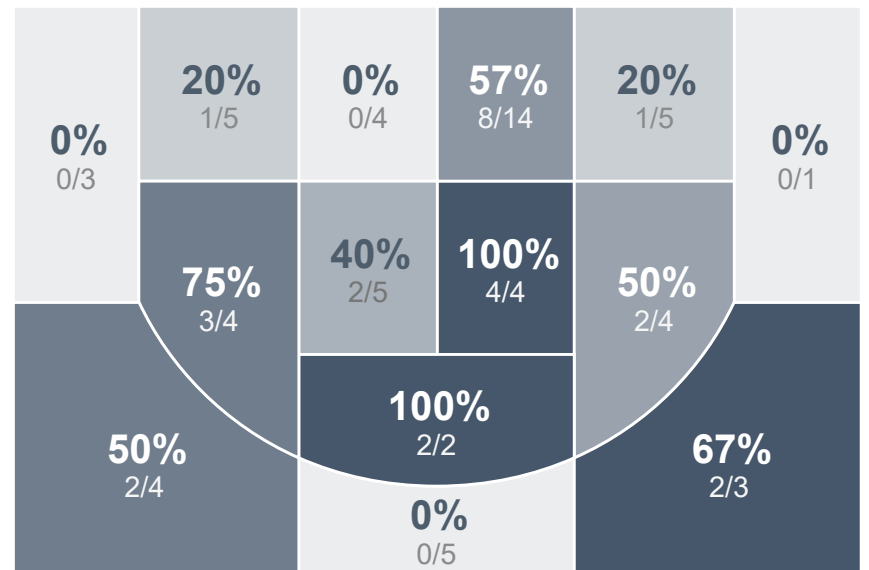

Jamestown High School