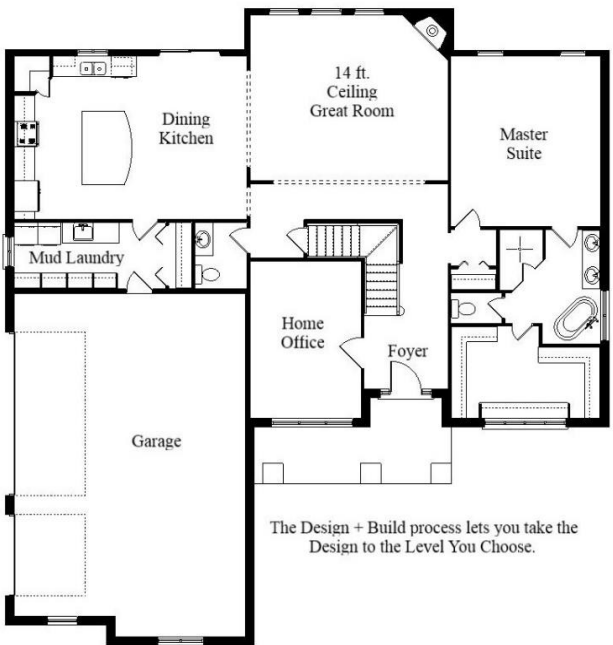

Your Land Your Style Your Home Your Way
Design + Build = Your Best Value

www.krausbuild.com

The Design + Build process lets you take the Design to the Level You Choose.

Coolidge Cape I
2800 Sq Ft

Copyright © 2022
Kraus Design Build
All Rights Reserved

248-972-5549

Setting the New Standard

Your Land Your Style Your Home Your Way

Design + Build = Your Best Value

Whether we modify this plan or assist you in the creation of a Custom Home Plan all your own the Design + Build process lets you take the Design to the Level You Choose.