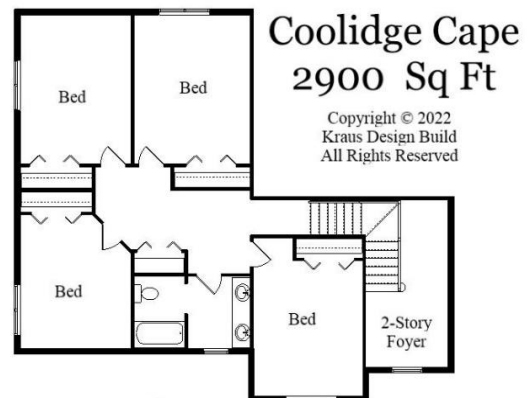

Your Land Your Style Your Home Your Way
Design + Build = Your Best Value

www.krausbuild.com

The Design + Build process lets you take the Design to the Level You Choose.

Coolidge Cape I
2800 Sq Ft

Copyright © 2022
Kraus Design Build
All Rights Reserved

Coolidge Cape
2900 Sq Ft

Copyright © 2022
Kraus Design Build
All Rights Reserved

The **Kraus** Company
DESIGN BUILD

248-972-5549

Setting the New Standard