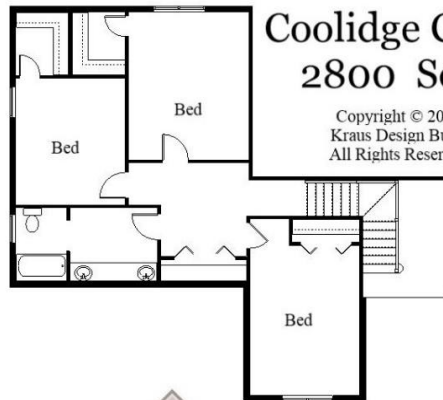

Your Land Your Style Your Home Your Way
Design + Build = Your Best Value

www.krausbuild.com

The Design + Build process lets you take the Design to the Level You Choose.

Coolidge Cape I
2800 Sq Ft

Copyright © 2022
Kraus Design Build
All Rights Reserved